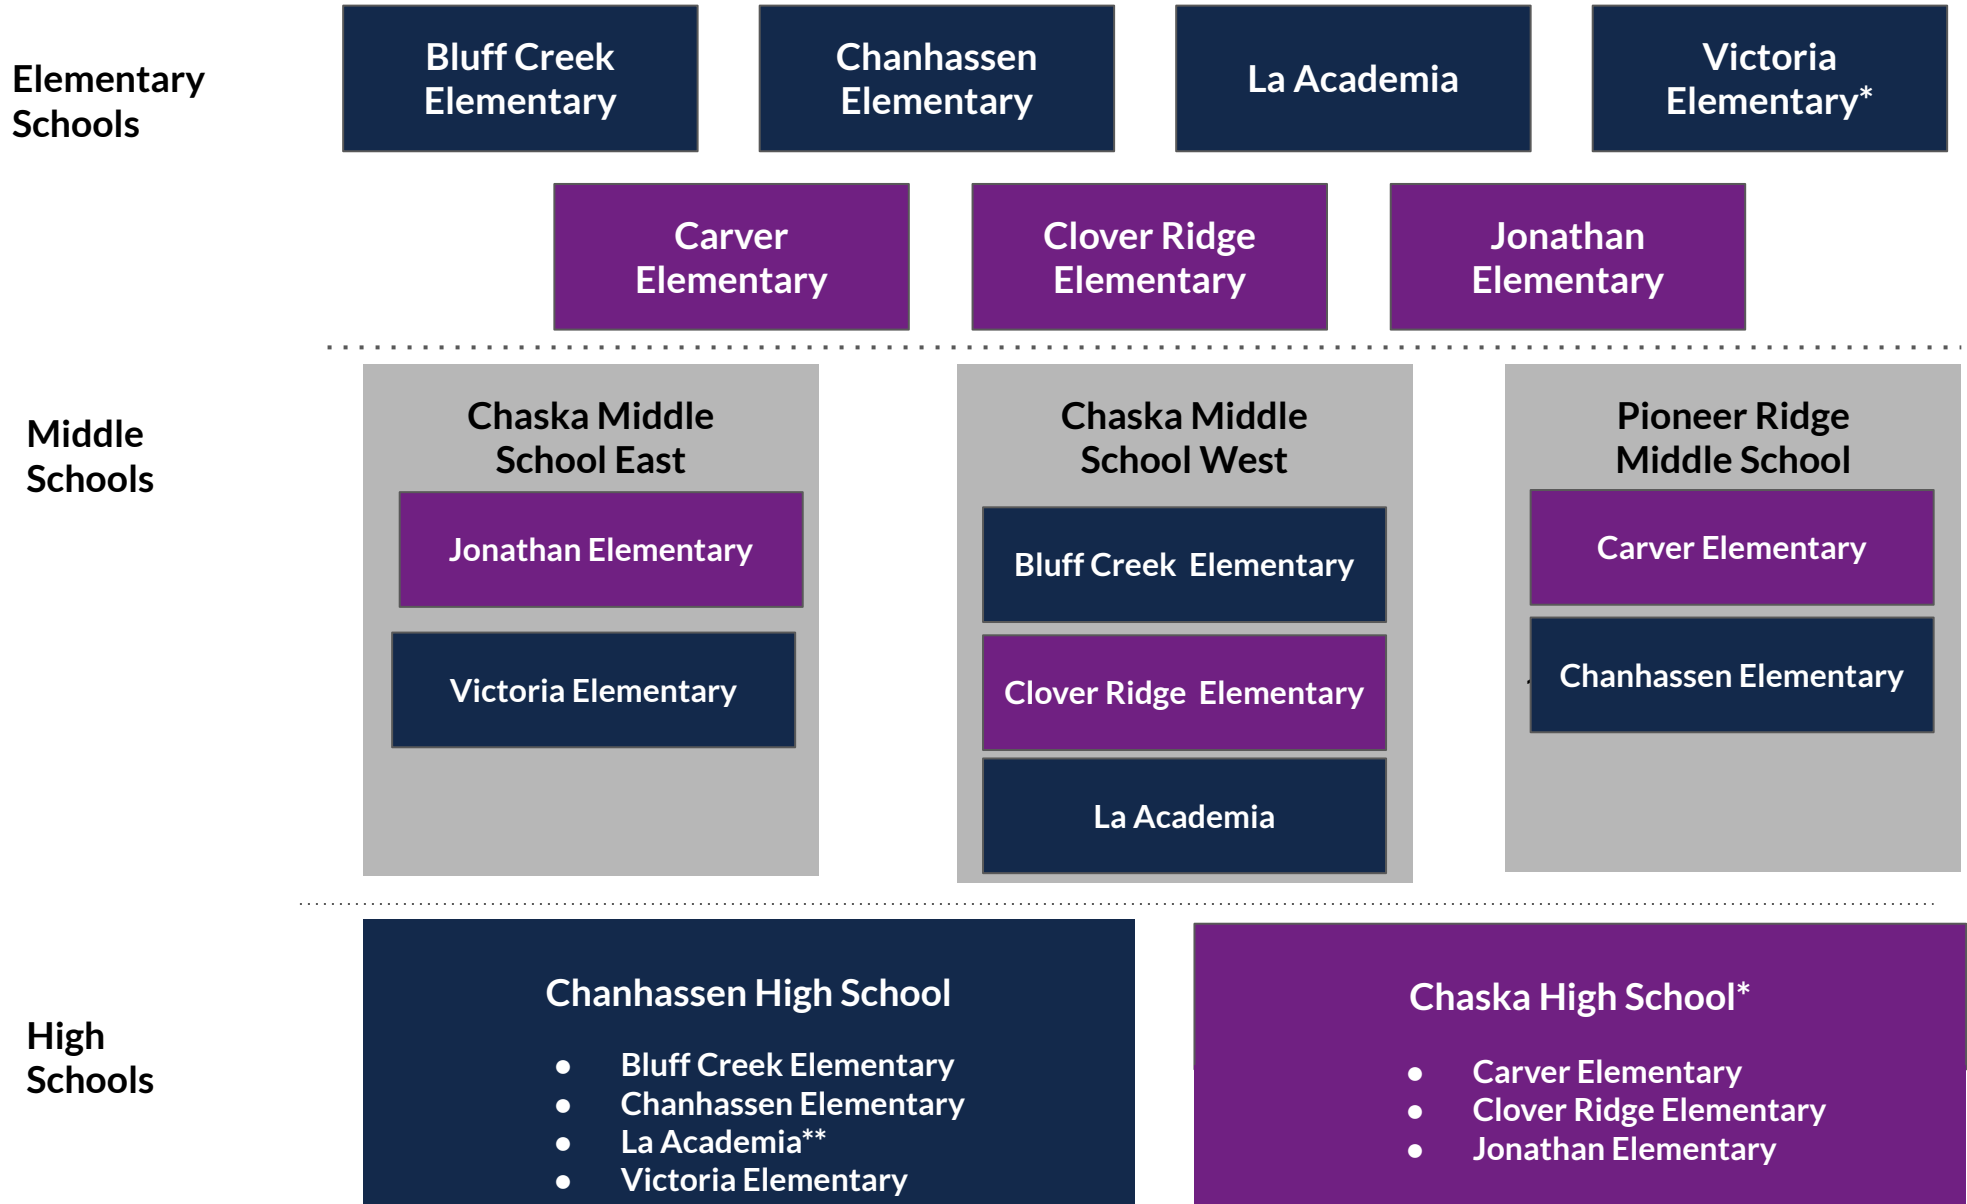

Feeder School Model

School boundary is determined by primary home address.
To find your school attendance area, visit eccs.mn/boundaryfinder.

*The downtown Chaska neighborhood east of N. Chestnut St. and south of Chaska Blvd. that attends Victoria is aligned with Chaska HS.

**Immersion students through the Class of 2030 may attend Chanhassen or Chaska HS.

Note: Enrollment in the district's third high school, Integrated Arts Academy, is based on family choice.