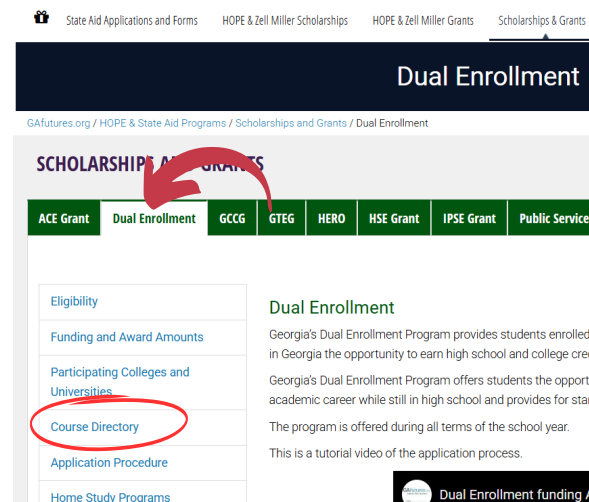

Dual Enrollment Course Directory

Visit www.gafutures.org

1. Visit Gafutures.org select **HOPE & STATE AID PROGRAMS** from the top

2. Select **State Scholarships and Grants**

3. Select **DUAL ENROLLMENT** at the top ... then **COURSE DIRECTORY** to view the courses covered by Dual Enrollment funds.

4. Select the **Dual Enrollment Course Directory** hyperlink.

5. Once in **Course Directory**, select the college attending to view the courses covered by dual enrollment.