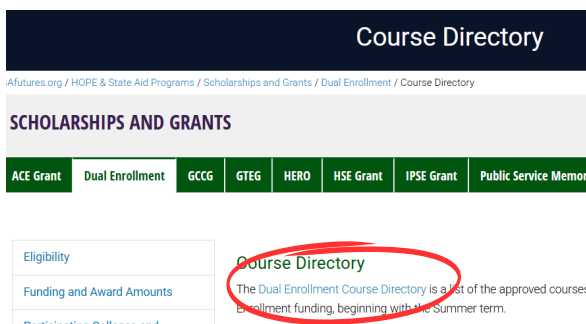

Dual Enrollment Course Directory

Visit www.gafutures.org

1. Visit Gafutures.org select **HOPE & STATE AID PROGRAMS** from the top

2. Select **State Scholarships and Grants**

3. Select **DUAL ENROLLMENT** at the top ... then **COURSE DIRECTORY** to view the courses covered by Dual Enrollment funds.

4. Select the **Dual Enrollment Course Directory** hyperlink.

5. Once in **Course Directory**, select the college attending to view the courses covered by dual enrollment.