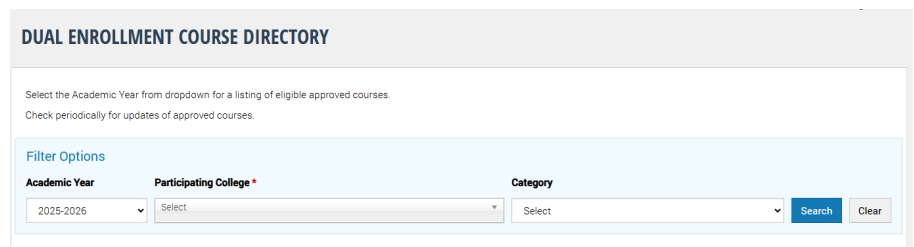

5. Once in **Course Directory**, select the college attending to view the courses covered by dual enrollment.