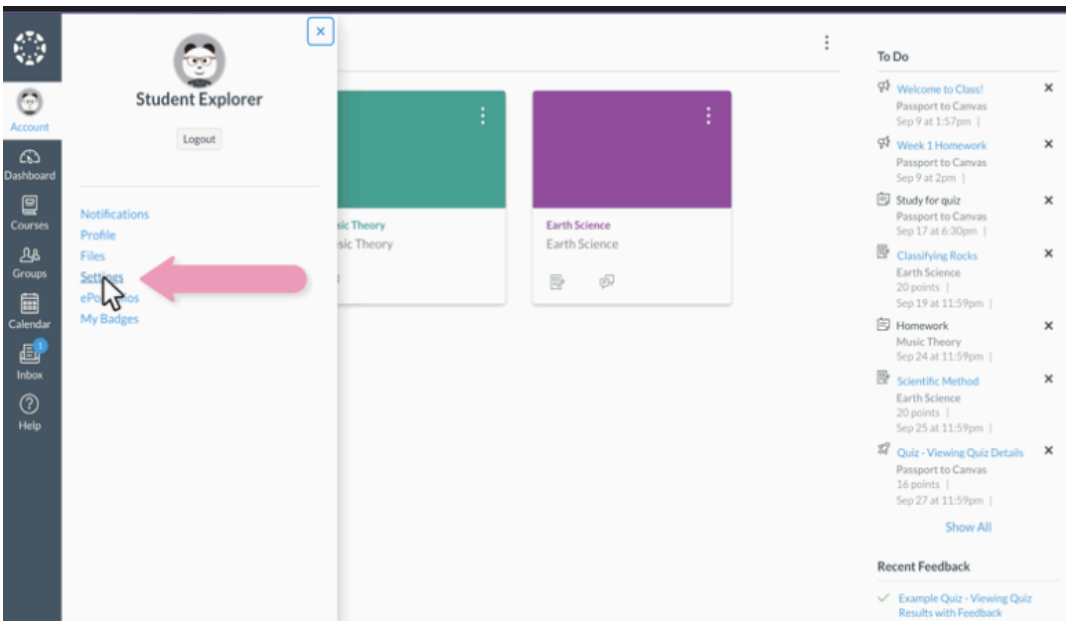

How to be a parent observer in Canvas

Accessing the code:

How to be a parent observer in Canvas

Go to Canvas.com

At the top right, click log-in

Then, find the school district

You want to select

Jackson County School District - Parent

Then, on the screen choose:

Canvas Visibility Rules:

Canvas App Directions and Help Video: