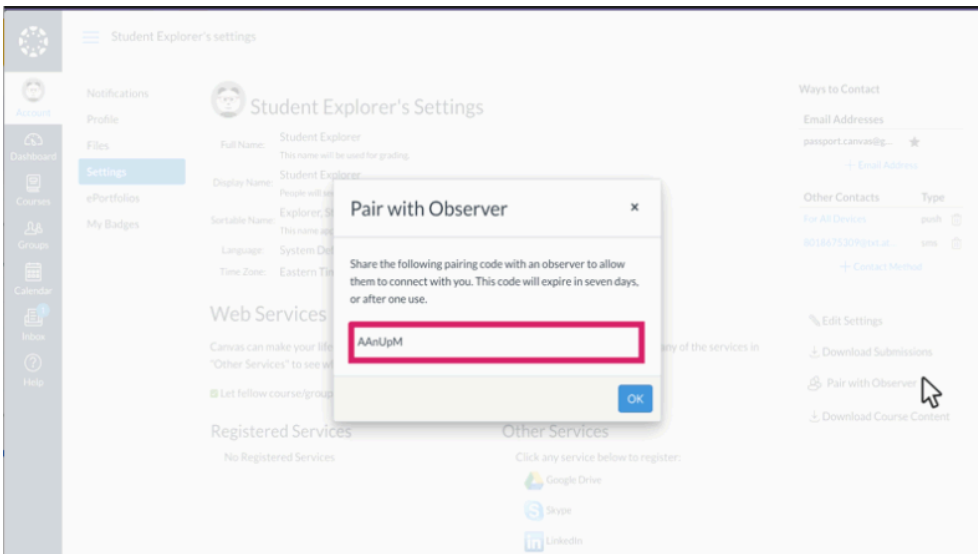

How to be a parent observer in Canvas

Accessing the code:

How to be a parent observer in Canvas

Go to Canvas.com

At the top right, click log-in

Then, find the school district

You want to select

Jackson County School District - Parent

Then, on the screen choose:

Canvas Visibility Rules:

Canvas App Directions and Help Video: