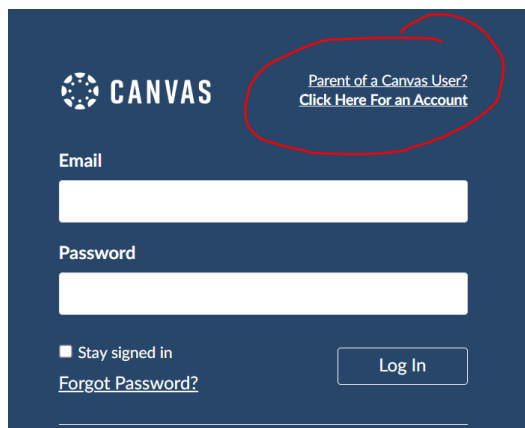

How to be a parent observer in Canvas

Accessing the code:

How to be a parent observer in Canvas

Go to Canvas.com

At the top right, click log-in

Then, find the school district

You want to select

Jackson County School District - Parent

Then, on the screen choose:

Canvas Visibility Rules:

Canvas App Directions and Help Video: