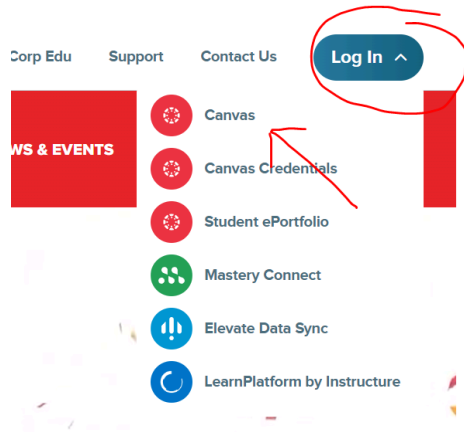

How to be a parent observer in Canvas

Accessing the code:

How to be a parent observer in Canvas

Go to Canvas.com

At the top right, click log-in

Then, find the school district

You want to select

Jackson County School District - Parent

Then, on the screen choose:

Canvas Visibility Rules:

Canvas App Directions and Help Video: