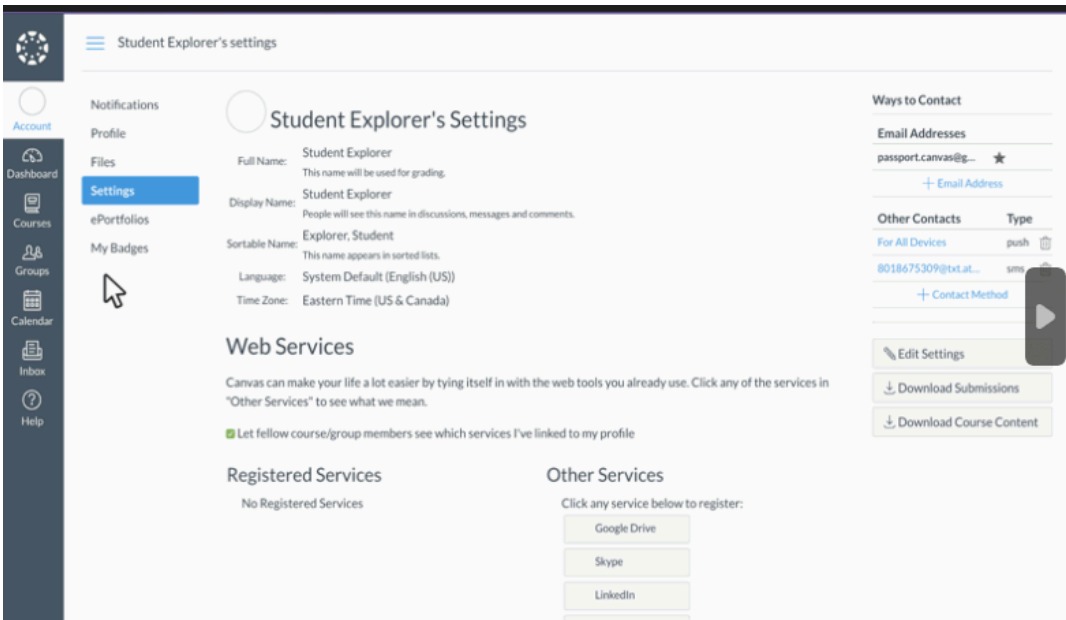

How to be a parent observer in Canvas

Accessing the code:

How to be a parent observer in Canvas

Go to Canvas.com

At the top right, click log-in

Then, find the school district

You want to select

Jackson County School District - Parent

Then, on the screen choose:

Canvas Visibility Rules:

Canvas App Directions and Help Video: