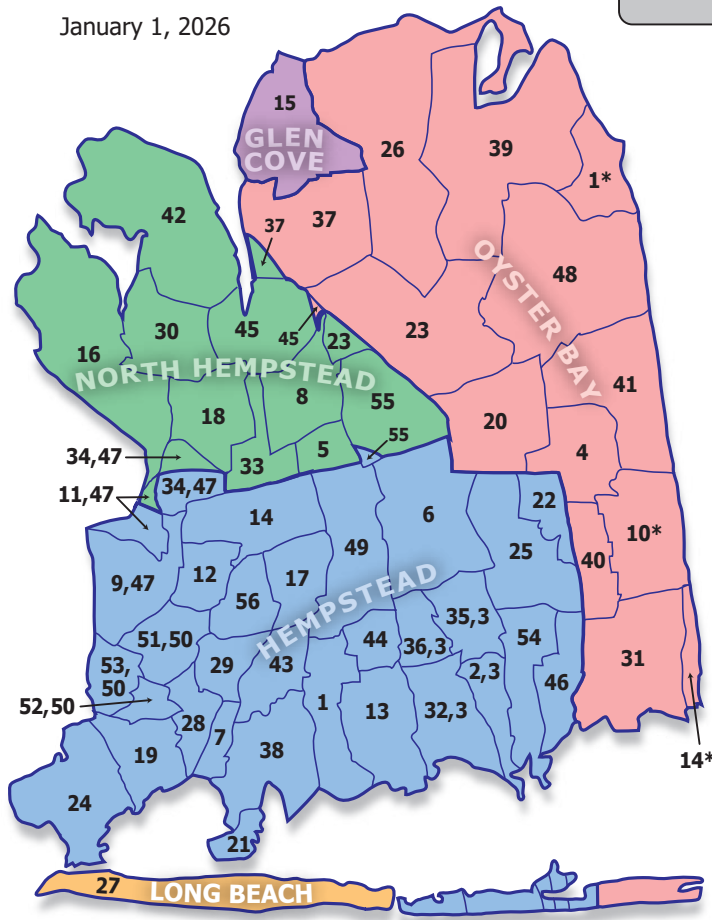

Nassau County School District Delegate Facemap 2026

January 1, 2026

MEMBERS OF CONGRESS

Congressman Andrew Garbarino (R)
(2nd district) represents:

- 14* Amityville UFSD
- 10* Farmingdale UFSD
- 31 Massapequa UFSD

Congressman Tom Suozzi (D)
(3rd district) represents:

- 4 Bethpage UFSD
- 5 Carle Place UFSD
- 1* Cold Spring Harbor CSD
- 8 East Williston UFSD
- 10* Farmingdale UFSD
- 11 Floral Park-Bellerose UFSD
- 15 Glen Cove City SD
- 16 Great Neck UFSD
- 18 Herricks UFSD
- 20 Hicksville UFSD
- 22 Island Trees UFSD
- 23 Jericho UFSD
- 23 Jericho UFSD
- 25 Levittown UFSD
- 26 Locust Valley CSD
- 30 Manhasset UFSD
- 33 Mineola UFSD
- 34 New Hyde Pk-Garden City Pk UFSD
- 37 North Shore CSD
- 39 Oyster Bay-East Norwich CSD
- 41 Plainview-Old Bethpage CSD
- 42 Port Washington UFSD
- 45 Roslyn UFSD
- 45 Roslyn UFSD
- 48 Syosset CSD
- 55 Westbury UFSD

Congresswoman Laura Gillen (D)
(4th district) represents:

- 1 Baldwin UFSD
- 2 Bellmore UFSD
- 3 Bellmore-Merrick CHSD
- 6 East Meadow UFSD
- 7 East Rockaway UFSD
- 9 Elmont UFSD
- 11 Floral Park-Bellerose UFSD
- 12 Franklin Square UFSD
- 13 Freeport UFSD
- 14 Garden City CSD
- 17 Hempstead UFSD
- 19 Hewlett-Woodmere UFSD
- 20 Hicksville UFSD
- 21 Island Park UFSD
- 24 Lawrence UFSD
- 25 Levittown UFSD
- 27 Long Beach Public Schools
- 28 Lynbrook UFSD
- 29 Malverne UFSD
- 32 Merrick UFSD
- 34 New Hyde Pk-Garden City Pk UFSD
- 35 North Bellmore UFSD
- 36 North Merrick UFSD
- 38 Oceanside UFSD
- 43 Rockville Centre UFSD
- 44 Roosevelt UFSD
- 46 Seaford UFSD
- 47 Sewanhaka CHSD
- 49 Uniondale UFSD
- 50 Valley Stream CHSD
- 51 Valley Stream UFSD Thirteen
- 52 Valley Stream UFSD Twenty-Four
- 53 Valley Stream UFSD Thirty
- 54 Wantagh UFSD
- 55 Westbury UFSD
- 56 West Hempstead UFSD

Senator Steven Rhoads (R)
(5th district) represents:

- 2 Bellmore UFSD
- 3 Bellmore-Merrick CHSD
- 4 Bethpage UFSD
- 6 East Meadow UFSD
- 10* Farmingdale UFSD
- 13 Freeport UFSD
- 20 Hicksville UFSD
- 22 Island Trees UFSD
- 23 Jericho UFSD
- 25 Levittown UFSD
- 32 Merrick UFSD
- 35 North Bellmore UFSD
- 36 North Merrick UFSD
- 40 Plainedge UFSD
- 41 Plainview-Old Bethpage CSD
- 46 Seaford UFSD
- 48 Syosset CSD
- 54 Wantagh UFSD

Senator Jack Martins (R)
(7th district) represents:

- 5 Carle Place UFSD
- 1* Cold Spring Harbor CSD
- 8 East Williston UFSD
- 11 Floral Park-Bellerose UFSD
- 15 Glen Cove City SD
- 16 Great Neck UFSD
- 18 Herricks UFSD
- 23 Jericho UFSD
- 26 Locust Valley CSD
- 30 Manhasset UFSD
- 33 Mineola UFSD
- 34 New Hyde Pk-Garden City Pk UFSD
- 37 North Shore CSD
- 37 North Shore CSD
- 39 Oyster Bay-East Norwich CSD
- 41 Plainview-Old Bethpage CSD
- 42 Port Washington UFSD
- 45 Roslyn UFSD
- 45 Roslyn UFSD
- 47 Sewanhaka CHSD
- 48 Syosset CSD
- 55 Westbury UFSD

Senator Patricia Canzoneri-Fitzpatrick (R)
(9th district) represents:

- 7 East Rockaway UFSD
- 9 Elmont UFSD
- 11 Floral Park-Bellerose UFSD
- 12 Franklin Square UFSD
- 14 Garden City UFSD
- 19 Hewlett-Woodmere UFSD
- 21 Island Park UFSD
- 24 Lawrence UFSD
- 27 Long Beach Public Schools
- 28 Lynbrook UFSD
- 29 Malverne UFSD
- 34 New Hyde Pk-Garden City Pk UFSD
- 38 Oceanside UFSD
- 47 Sewanhaka CHSD
- 50 Valley Stream CHSD
- 51 Valley Stream UFSD Thirteen
- 52 Valley Stream UFSD Twenty-Four
- 53 Valley Stream UFSD Thirty