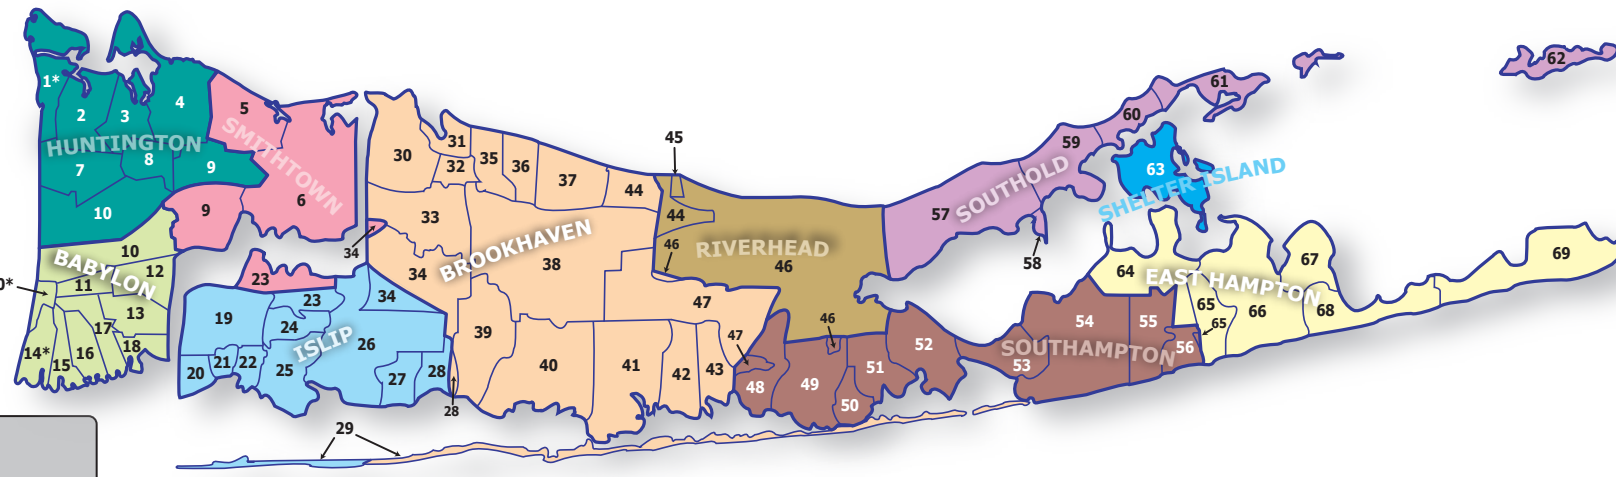

Suffolk County School District Delegate Facemap 2026

January 1, 2026

MEMBERS OF CONGRESS

1. **Congressman Nick LaLota (R)** (1st district) represents:
2. 68 Amagansett UFSD
   - 19 Brentwood UFSD
   - 55 Bridgehampton UFSD
   - 42 Center Moriches UFSD
   - 9 Commaack UFSD
   - 9 Commaack UFSD
   - 32 Comsewogue UFSD
   - 66 East Hampton UFSD
   - 43 East Moriches UFSD
   - 51 East Quogue
   - 47 Eastport-South Manor
   - 47 Eastport-South Manor
   - 8 Elwood UFSD
   - 62 Fishers Island UFSD
   - 60 Greenport UFSD
   - 10 Half Hollow Hills CSD
   - 10 Half Hollow Hills CSD
   - 52 Hampton Bays UFSD
   - 3 Harborfields CSD
   - 23 Hauppauge UFSD
   - 23 Hauppauge UFSD
   - 2 Huntington UFSD
   - 5 Kings Park CSD
   - 45 Little Flower UFSD
   - 38 Longwood CSD
   - 57 Mattituck-Cutchogue UFSD
   - 33 Middle Country CSD
   - 36 Miller Place UFSD
   - 69 Montauk UFSD
   - 35 Mount Sinai UFSD
   - 58 New Suffolk Common SD
   - 4 Northport-East Northport UFSD
   - 61 Oysterponds UFSD
   - 39 Patchogue-Medford UFSD
   - 31 Port Jefferson UFSD
   - 50 Quogue UFSD
   - 48 Remsenburg-Speonk UFSD
   - 46 Riverhead CSD
   - 46 Riverhead CSD
   - 37 Rocky Point UFSD
   - 34 Sachem CSD
   - 34 Sachem CSD
   - 34 Sachem CSD
   - 64 Sag Harbor UFSD
   - 56 Sagaponack Common SD
   - 63 Shelter Island UFSD
   - 44 Shoreham-Wading River CSD
   - 44 Shoreham-Wading River CSD
   - 6 Smithtown CSD
   - 7 South Huntington UFSD
   - 54 Southampton UFSD
   - 5 Southold UFSD
   - 67 Springs UFSD
   - 30 Three Village CSD
   - 53 Tuckahoe Common SD
   - 65 Wainscott Common SD
   - 65 Wainscott Common SD
   - 49 Westhampton Beach UFSD

1. **Congressman Andrew Garbarino (R)** (2nd district) represents:
2. 14* Amityville UFSD
   - 18 Babylon UFSD
   - 21 Bay Shore UFSD
   - 28 Bayport-Blue Point UFSD
   - 28 Bayport-Blue Point UFSD
   - 19 Brentwood UFSD
   - 24 Central Islip UFSD
   - 26 Connetquot CSD
   - 15 Copiague UFSD
   - 12 Deer Park UFSD
   - 25 East Islip UFSD
   - 29 Fire Island UFSD
   - 10 Half Hollow Hills CSD
   - 23 Hauppauge UFSD
   - 22 Islip UFSD
   - 16 Lindenhurst UFSD
   - 38 Longwood CSD
   - 13 North Babylon UFSD
   - 39 Patchogue-Medford UFSD
   - 34 Sachem CSD
   - 34 Sachem CSD
   - 27 Sayville UFSD
   - 17 West Babylon UFSD
   - 20 West Islip UFSD
   - 41 William Floyd UFSD
   - 11 Wyandanch UFSD

1. **Congressman Tom Suozzi (D)** (3rd district) represents:
2. 1* Cold Spring Harbor CSD
   - 10* Farmingdale UFSD
   - 7 South Huntington UFSD

1. **Senator Alexis Weik (R)** (8th district) represents:
2. 14* Amityville UFSD
   - 18 Babylon UFSD
   - 21 Bay Shore UFSD
   - 28 Bayport-Blue Point UFSD
   - 26 Connetquot CSD
   - 15 Copiague UFSD
   - 25 East Islip UFSD
   - 10* Farmingdale UFSD
   - 29 Fire Island UFSD
   - 22 Islip UFSD
   - 16 Lindenhurst UFSD
   - 16 Lindenhurst UFSD
   - 17 Sayville UFSD
   - 27 West Babylon UFSD
   - 20 West Islip UFSD

1. **Senator Mario R. Mattera (R)** (2nd district) represents:
2. 1* Cold Spring Harbor CSD
   - 9 Commaack UFSD
   - 9 Commaack UFSD
   - 8 Elwood UFSD
   - 10 Half Hollow Hills CSD
   - 3 Harborfields CSD
   - 23 Hauppauge UFSD
   - 2 Huntington UFSD
   - 5 Kings Park CSD
   - 4 Northport-East Northport UFSD
   - 34 Sachem CSD
   - 6 Smithtown CSD
   - 7 South Huntington UFSD
   - 30 Three Village CSD

1. **Assemblyman Keith P. Brown (R)** (12th district) represents:
2. 21 Bay Shore UFSD
   - 19 Brentwood UFSD
   - 11 Cold Spring Harbor CSD
   - 9 Commaack UFSD
   - 9 Commaack UFSD
   - 12 Deer Park UFSD
   - 8 Elwood UFSD
   - 10 Half Hollow Hills CSD
   - 3 Harborfields CSD
   - 2 Huntington UFSD
   - 13 North Babylon UFSD
   - 4 Northport-East Northport UFSD