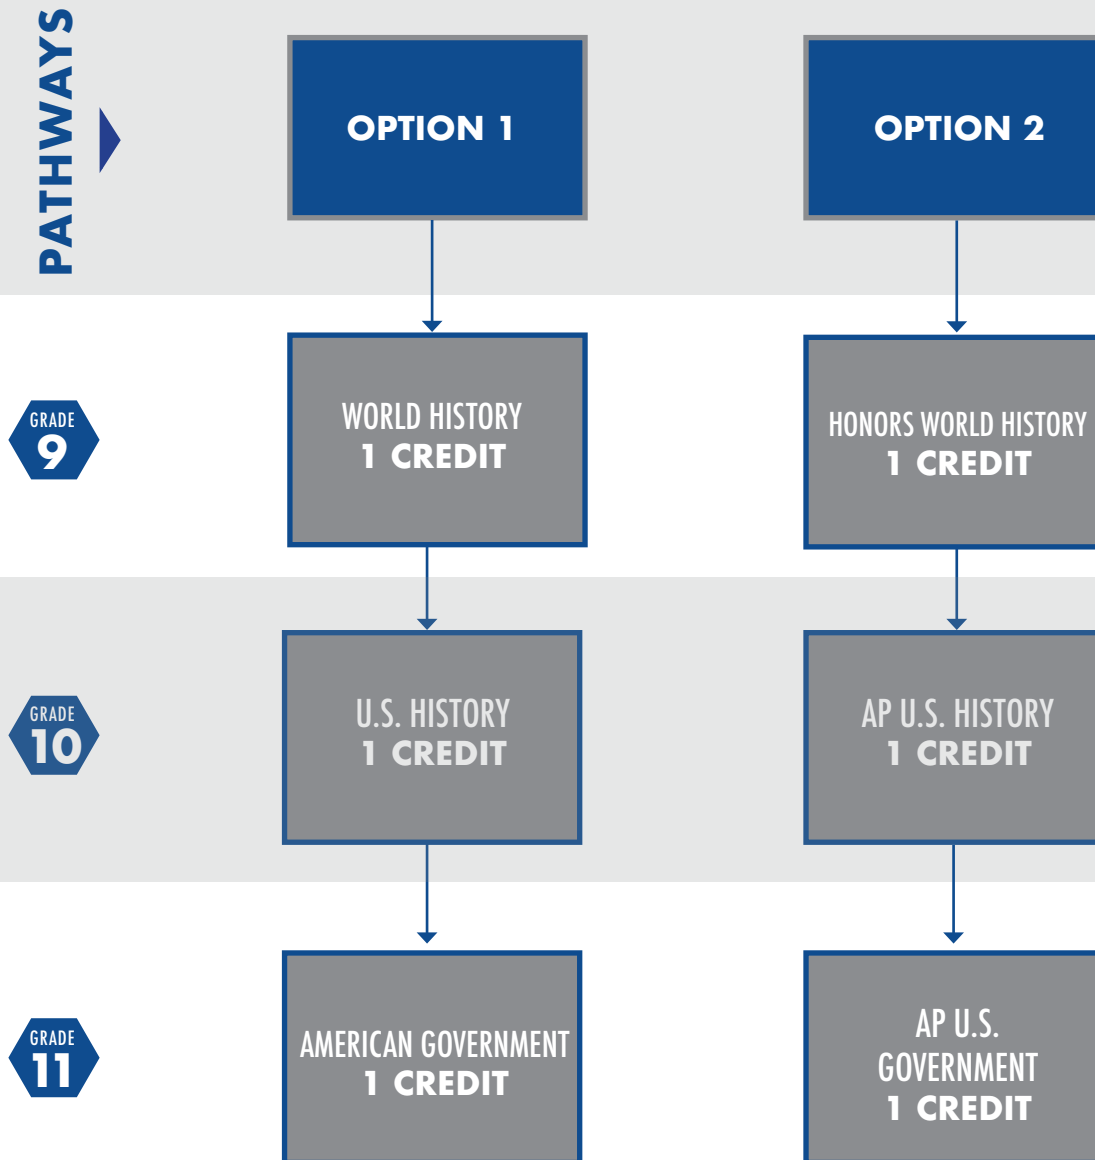

# ACADEMIC CORE: SOCIAL STUDIES

3 CREDITS REQUIRED

**ELECTIVES**

- |  |                                |                                 |  |
|--|--------------------------------|---------------------------------|--|
| AP COMPARATIVE GOVERNMENT<br>.5 CREDIT | PSYCHOLOGY<br>.5 CREDIT        | SOCIOLOGY<br>.5 CREDIT          | WOMEN HISTORY IN THE U.S.<br>.5 CREDIT |
| CURRENT EVENTS<br>.5 CREDIT            | HISTORICAL TOPICS<br>.5 CREDIT | AP EUROPEAN HISTORY<br>1 CREDIT | WWII/HOLOCAUST STUDIES<br>.5 CREDIT    |

Pathways shown above are suggested methods to complete graduation requirements. Students have the opportunity to move between pathways based on ability and choice.