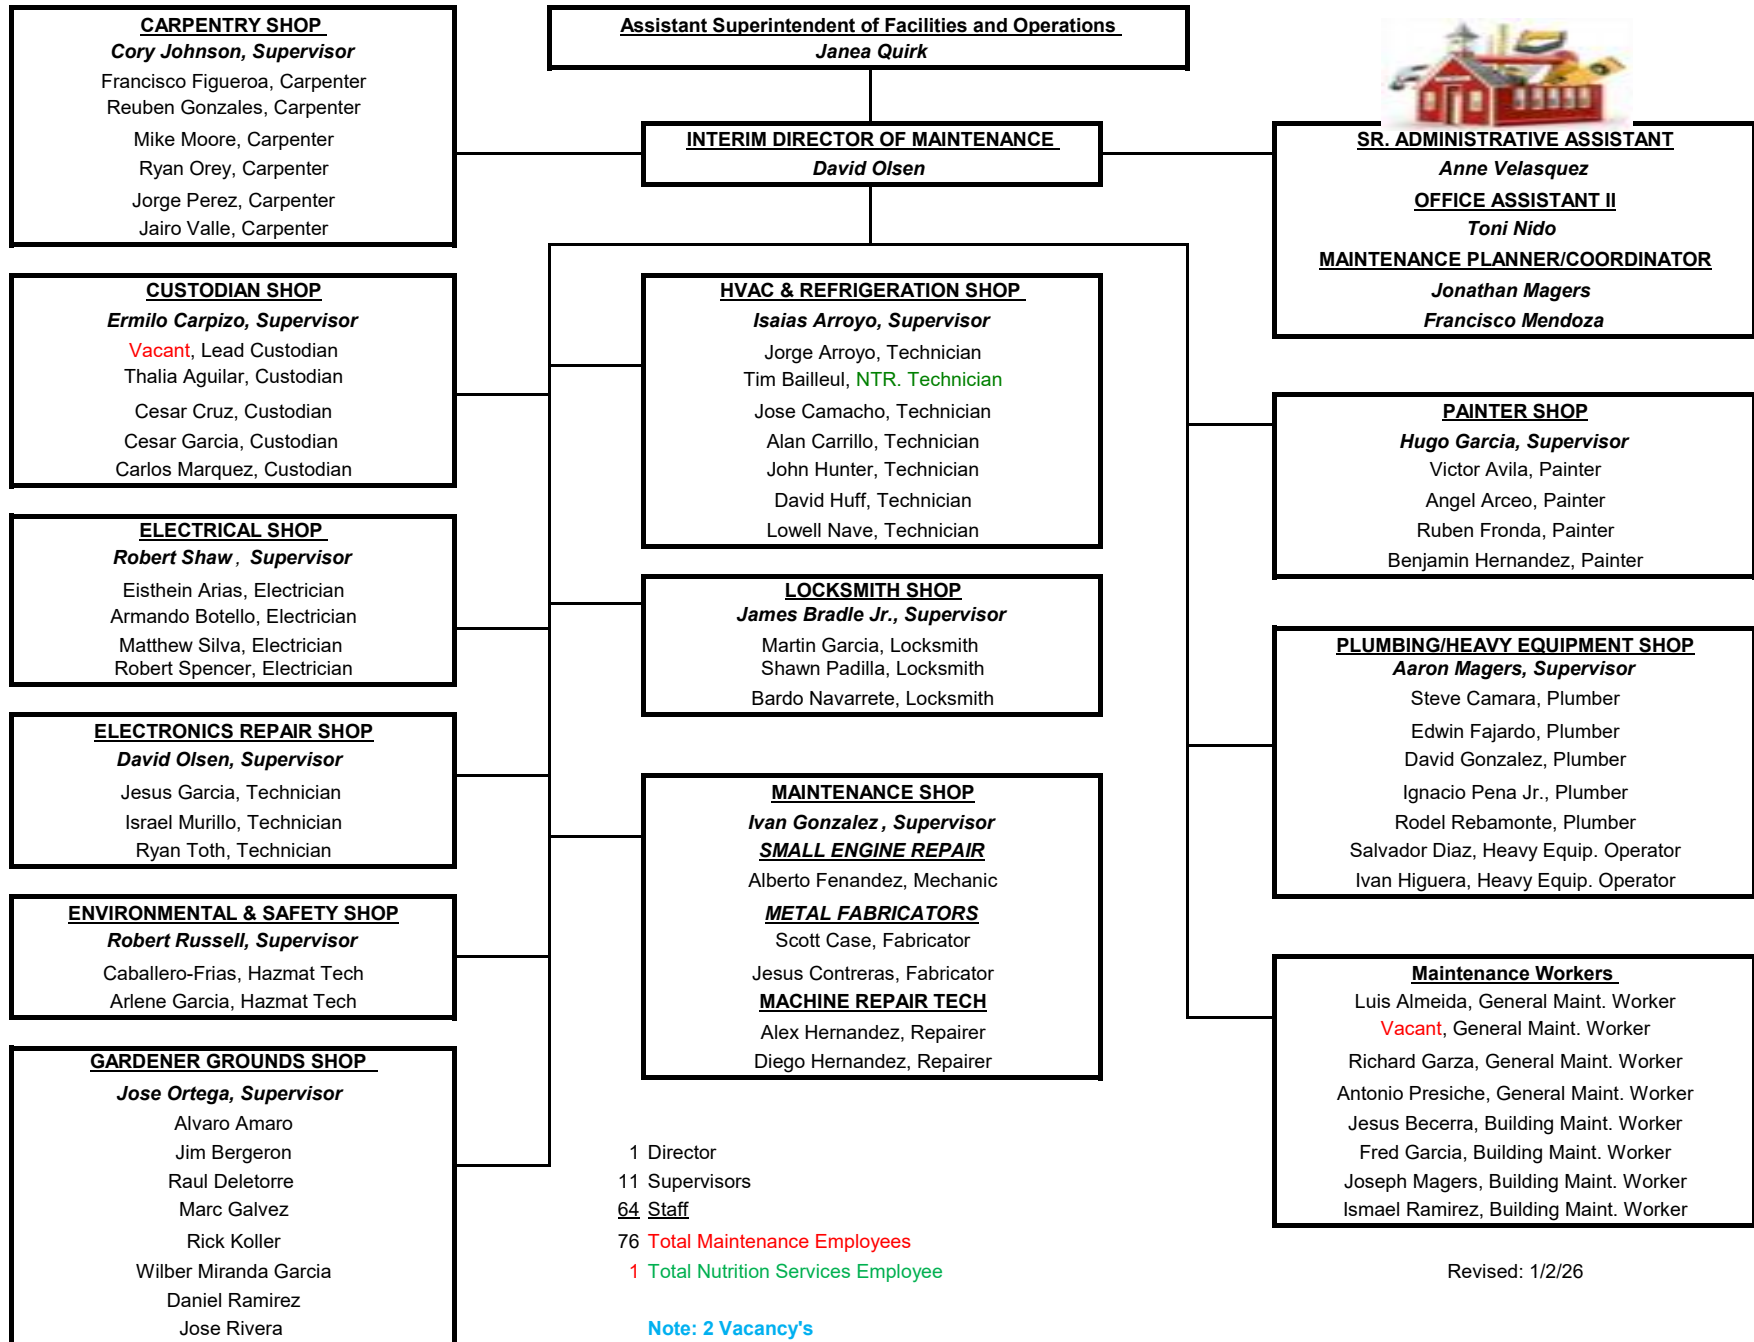

**SWEETWATER UNION HIGH SCHOOL DISTRICT
MAINTENANCE DEPARTMENT**

1 Director
11 Supervisors
64 Staff
76 Total Maintenance Employees
1 Total Nutrition Services Employee

Note: 2 Vacancy's

Revised: 1/2/26