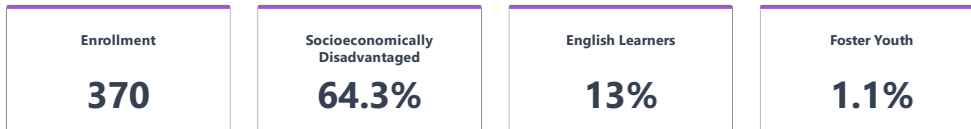

NORMA COOMBS ELEMENTARY

Student Population

Explore information about this school's student population.