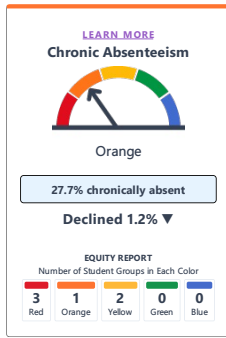

Student Population

Explore information about this school's student population.

NORMA COOMBS ELEMENTARY

Academic Performance

View Student Assessment Results and other aspects of school performance.

Academic Engagement

See information that shows how well schools are engaging students in their learning.

Conditions & Climate

View data related to how well schools are providing a healthy, safe and welcoming environment.

Informational Purposes