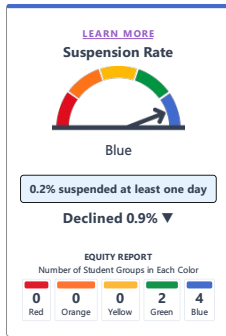

Student Population

Explore information about this school's student population.

NORMA COOMBS ELEMENTARY

Academic Performance

View Student Assessment Results and other aspects of school performance.

Academic Engagement

See information that shows how well schools are engaging students in their learning.

Conditions & Climate

View data related to how well schools are providing a healthy, safe and welcoming environment.

Informational Purposes