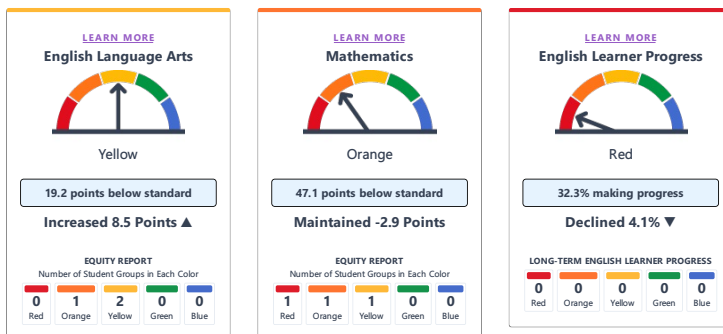

Student Population

Explore information about this school's student population.

NORMA COOMBS ELEMENTARY

Academic Performance

View Student Assessment Results and other aspects of school performance.

Academic Engagement

See information that shows how well schools are engaging students in their learning.

Conditions & Climate

View data related to how well schools are providing a healthy, safe and welcoming environment.

Informational Purposes