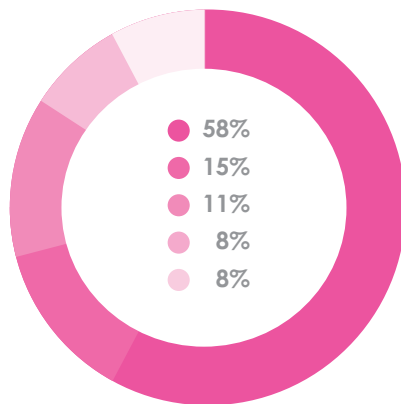

Expenses

$ 21,757,536

● Salaries and Benefits	$ 12,677,006
● Sliding Scale Tuition	$ 3,223,954
● Instruction	$ 2,369,724
● General Operating & Administration	$ 1,771,573
● Facilities	$ 1,715,279

* Financials are subject to audit by Business Office and are inclusive of outstanding pledges.