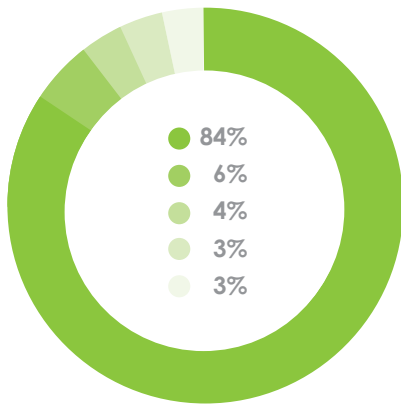

FINANCIAL REPORT 2024-2025

Revenues

$ 22,245,181

● Tuition	$ 18,738,695
● Auxillary and Fees	$ 1,303,836
● La Dolce Vita	$ 906,312
● Annual Fund	$ 689,504
● Grants & Other Income	$ 606,834