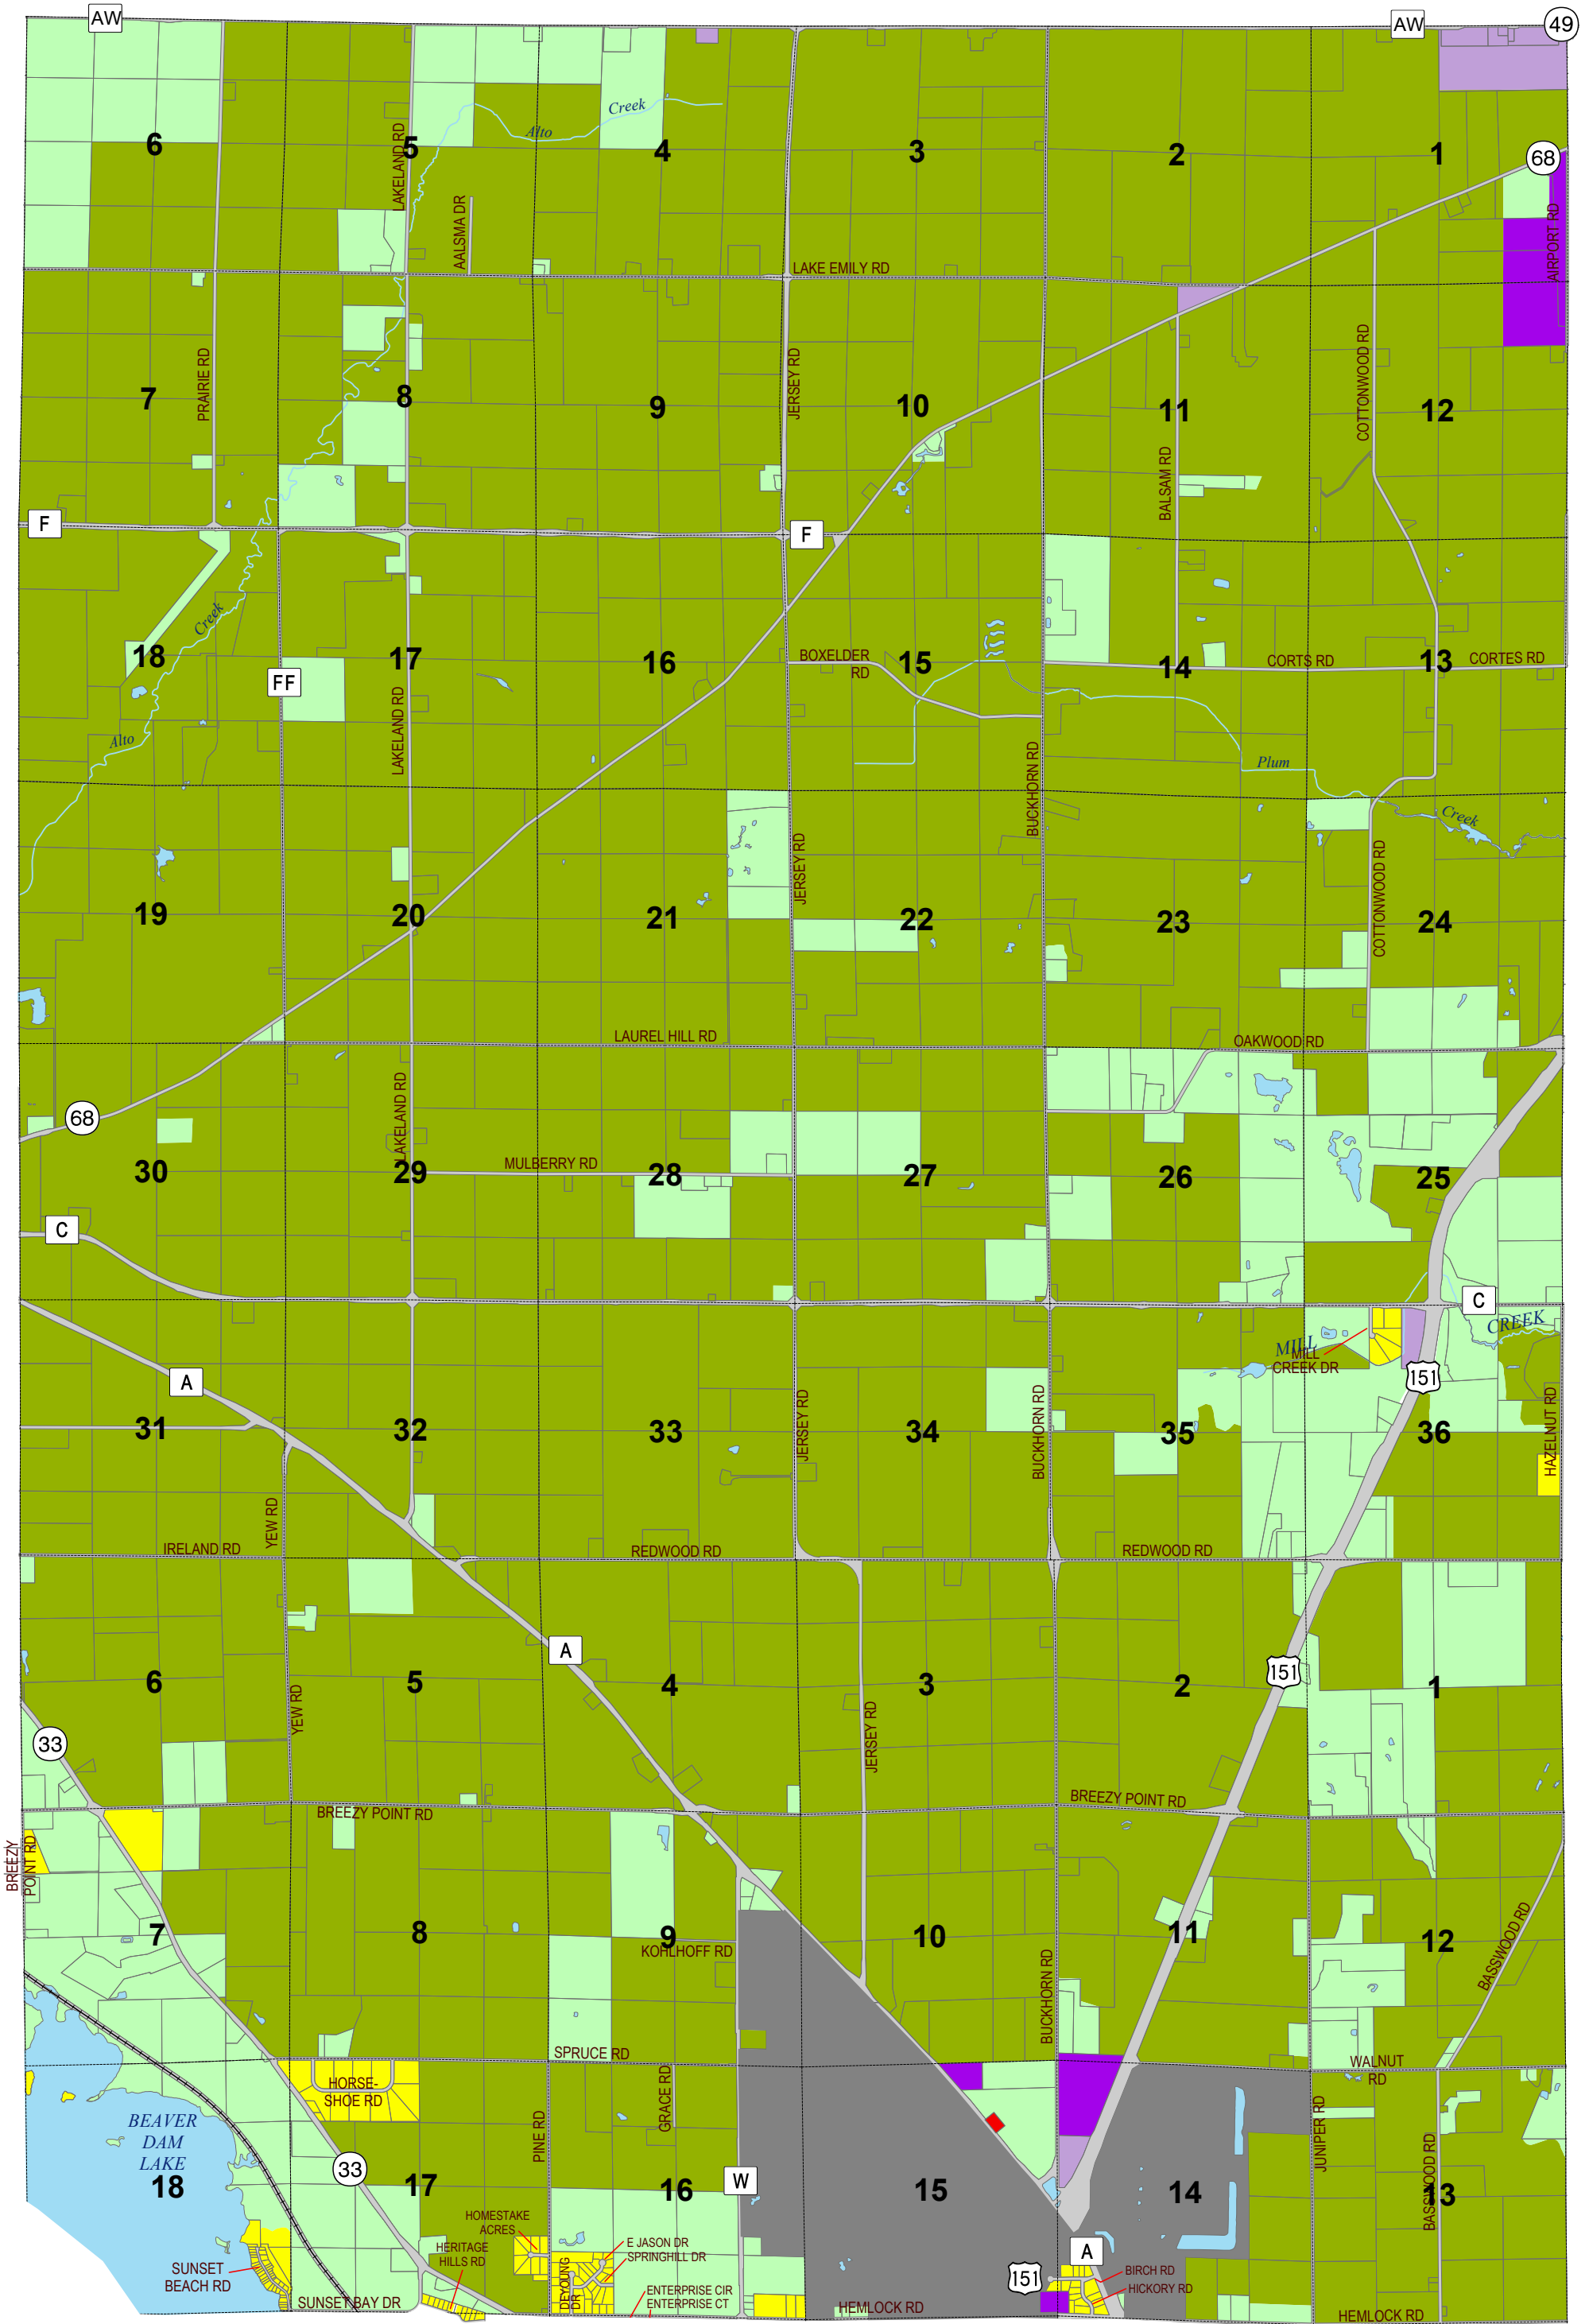

County Zoning Town of Trenton - Dodge County - Wisconsin

Legend

- | | |
|--------------------|------------------------------|
| US Highways | County Zoning |
| State Roads | A-1 Prime Agricultural |
| County Roads | A-2 General Agricultural |
| Town Roads | C-1 General Commercial |
| Railroads | C-2 Extensive Commercial |
| PLSS Section Lines | I-1 Light Industrial |
| Waterbodies | I-2 Industrial |
| Cities & Villages | R-1 One Family Residential |
| Right-of-Way | R-2 Two Family Residential |
| Tax Parcels | R-3 Multi-Family Residential |

0 0.25 0.5 1
Miles

Map Adopted: June 16, 2009
Map Updated: Nov 19, 2025

Dodge County