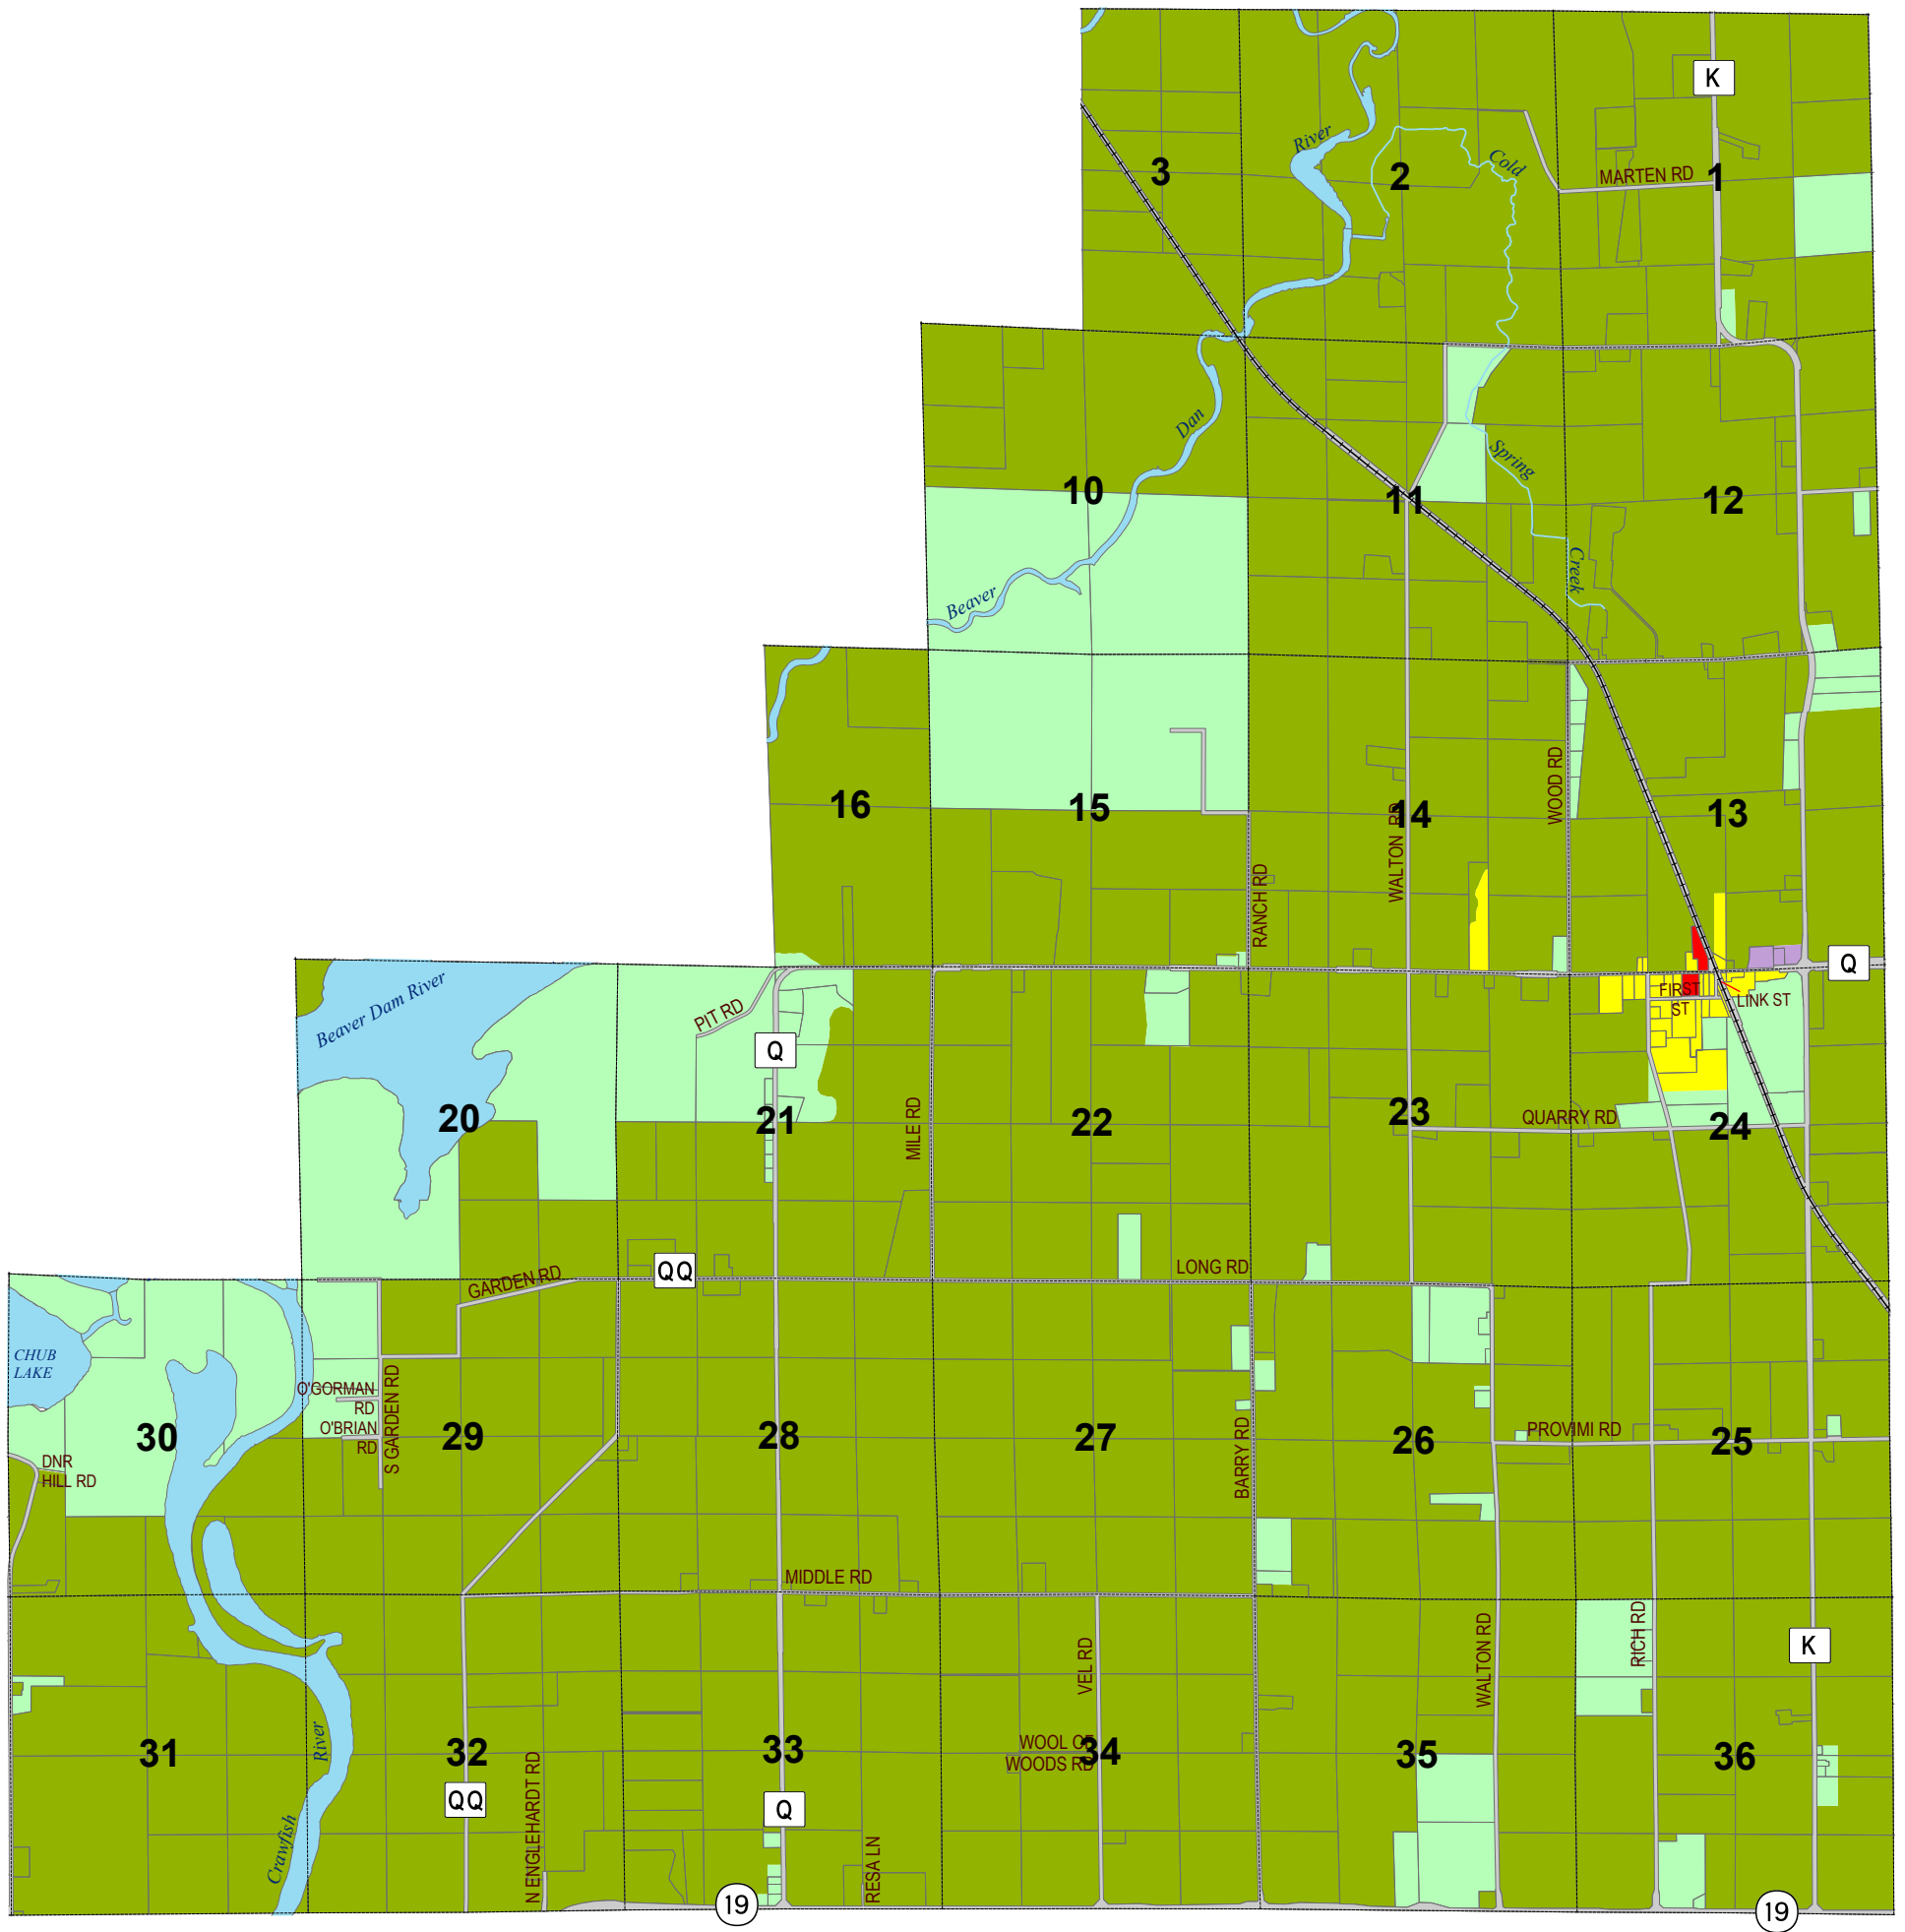

County Zoning Town of Shields - Dodge County - Wisconsin

Legend	
	US Highways
	State Roads
	County Roads
	Town Roads
	Railroads
	PLSS Section Lines
	Waterbodies
	Cities & Villages
	Right-of-Way
	Tax Parcels
County Zoning	
	A-1 Prime Agricultural
	A-2 General Agricultural
	C-1 General Commercial
	C-2 Extensive Commercial
	I-1 Light Industrial
	I-2 Industrial
	R-1 One Family Residential
	R-2 Two Family Residential
	R-3 Multi-Family Residential

Miles

Map Adopted: June 16, 2009
Map Updated: April 10, 2025