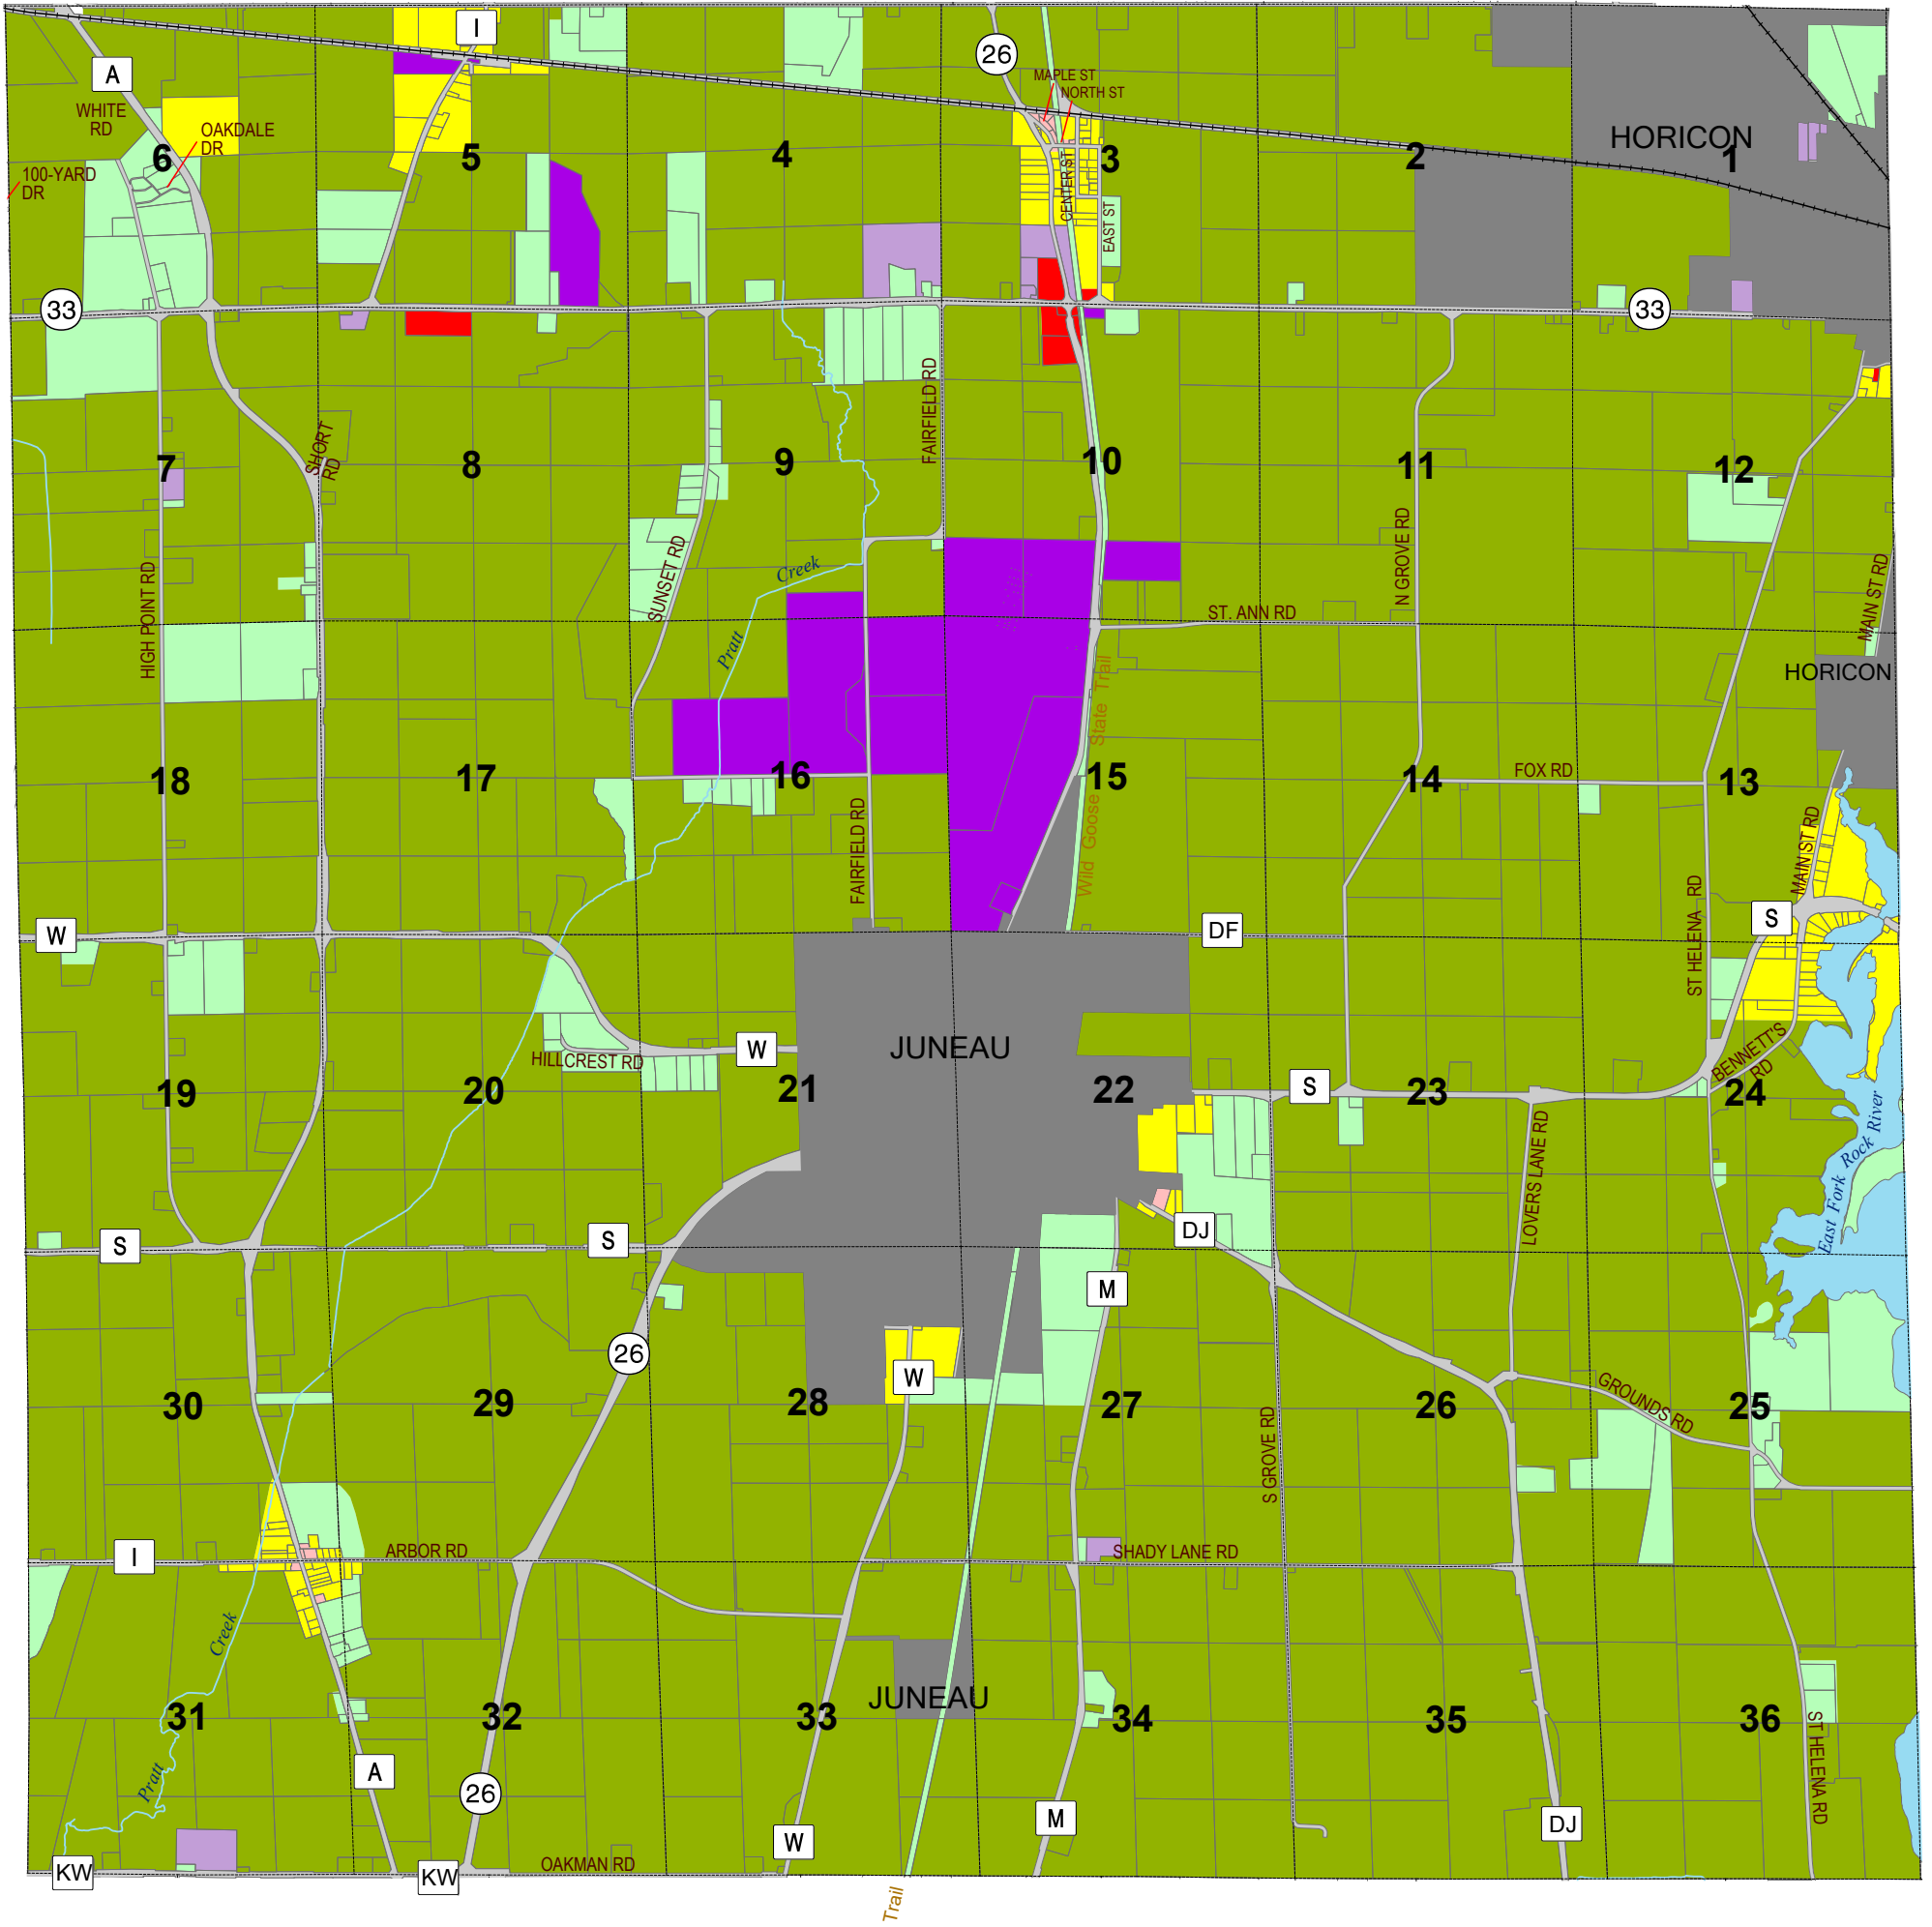

County Zoning Town of Oak Grove - Dodge County - Wisconsin

Legend	
	US Highways
	State Roads
	County Roads
	Town Roads
	Railroads
	PLSS Section Lines
	Waterbodies
	Cities & Villages
	Right-of-Way
	Tax Parcels
County Zoning	
	A-1 Prime Agricultural
	A-2 General Agricultural
	C-1 General Commercial
	C-2 Extensive Commercial
	I-1 Light Industrial
	I-2 Industrial
	R-1 One Family Residential
	R-2 Two Family Residential
	R-3 Multi-Family Residential

Miles

Map Adopted: June 16, 2009
Map Updated: April 5th, 2024