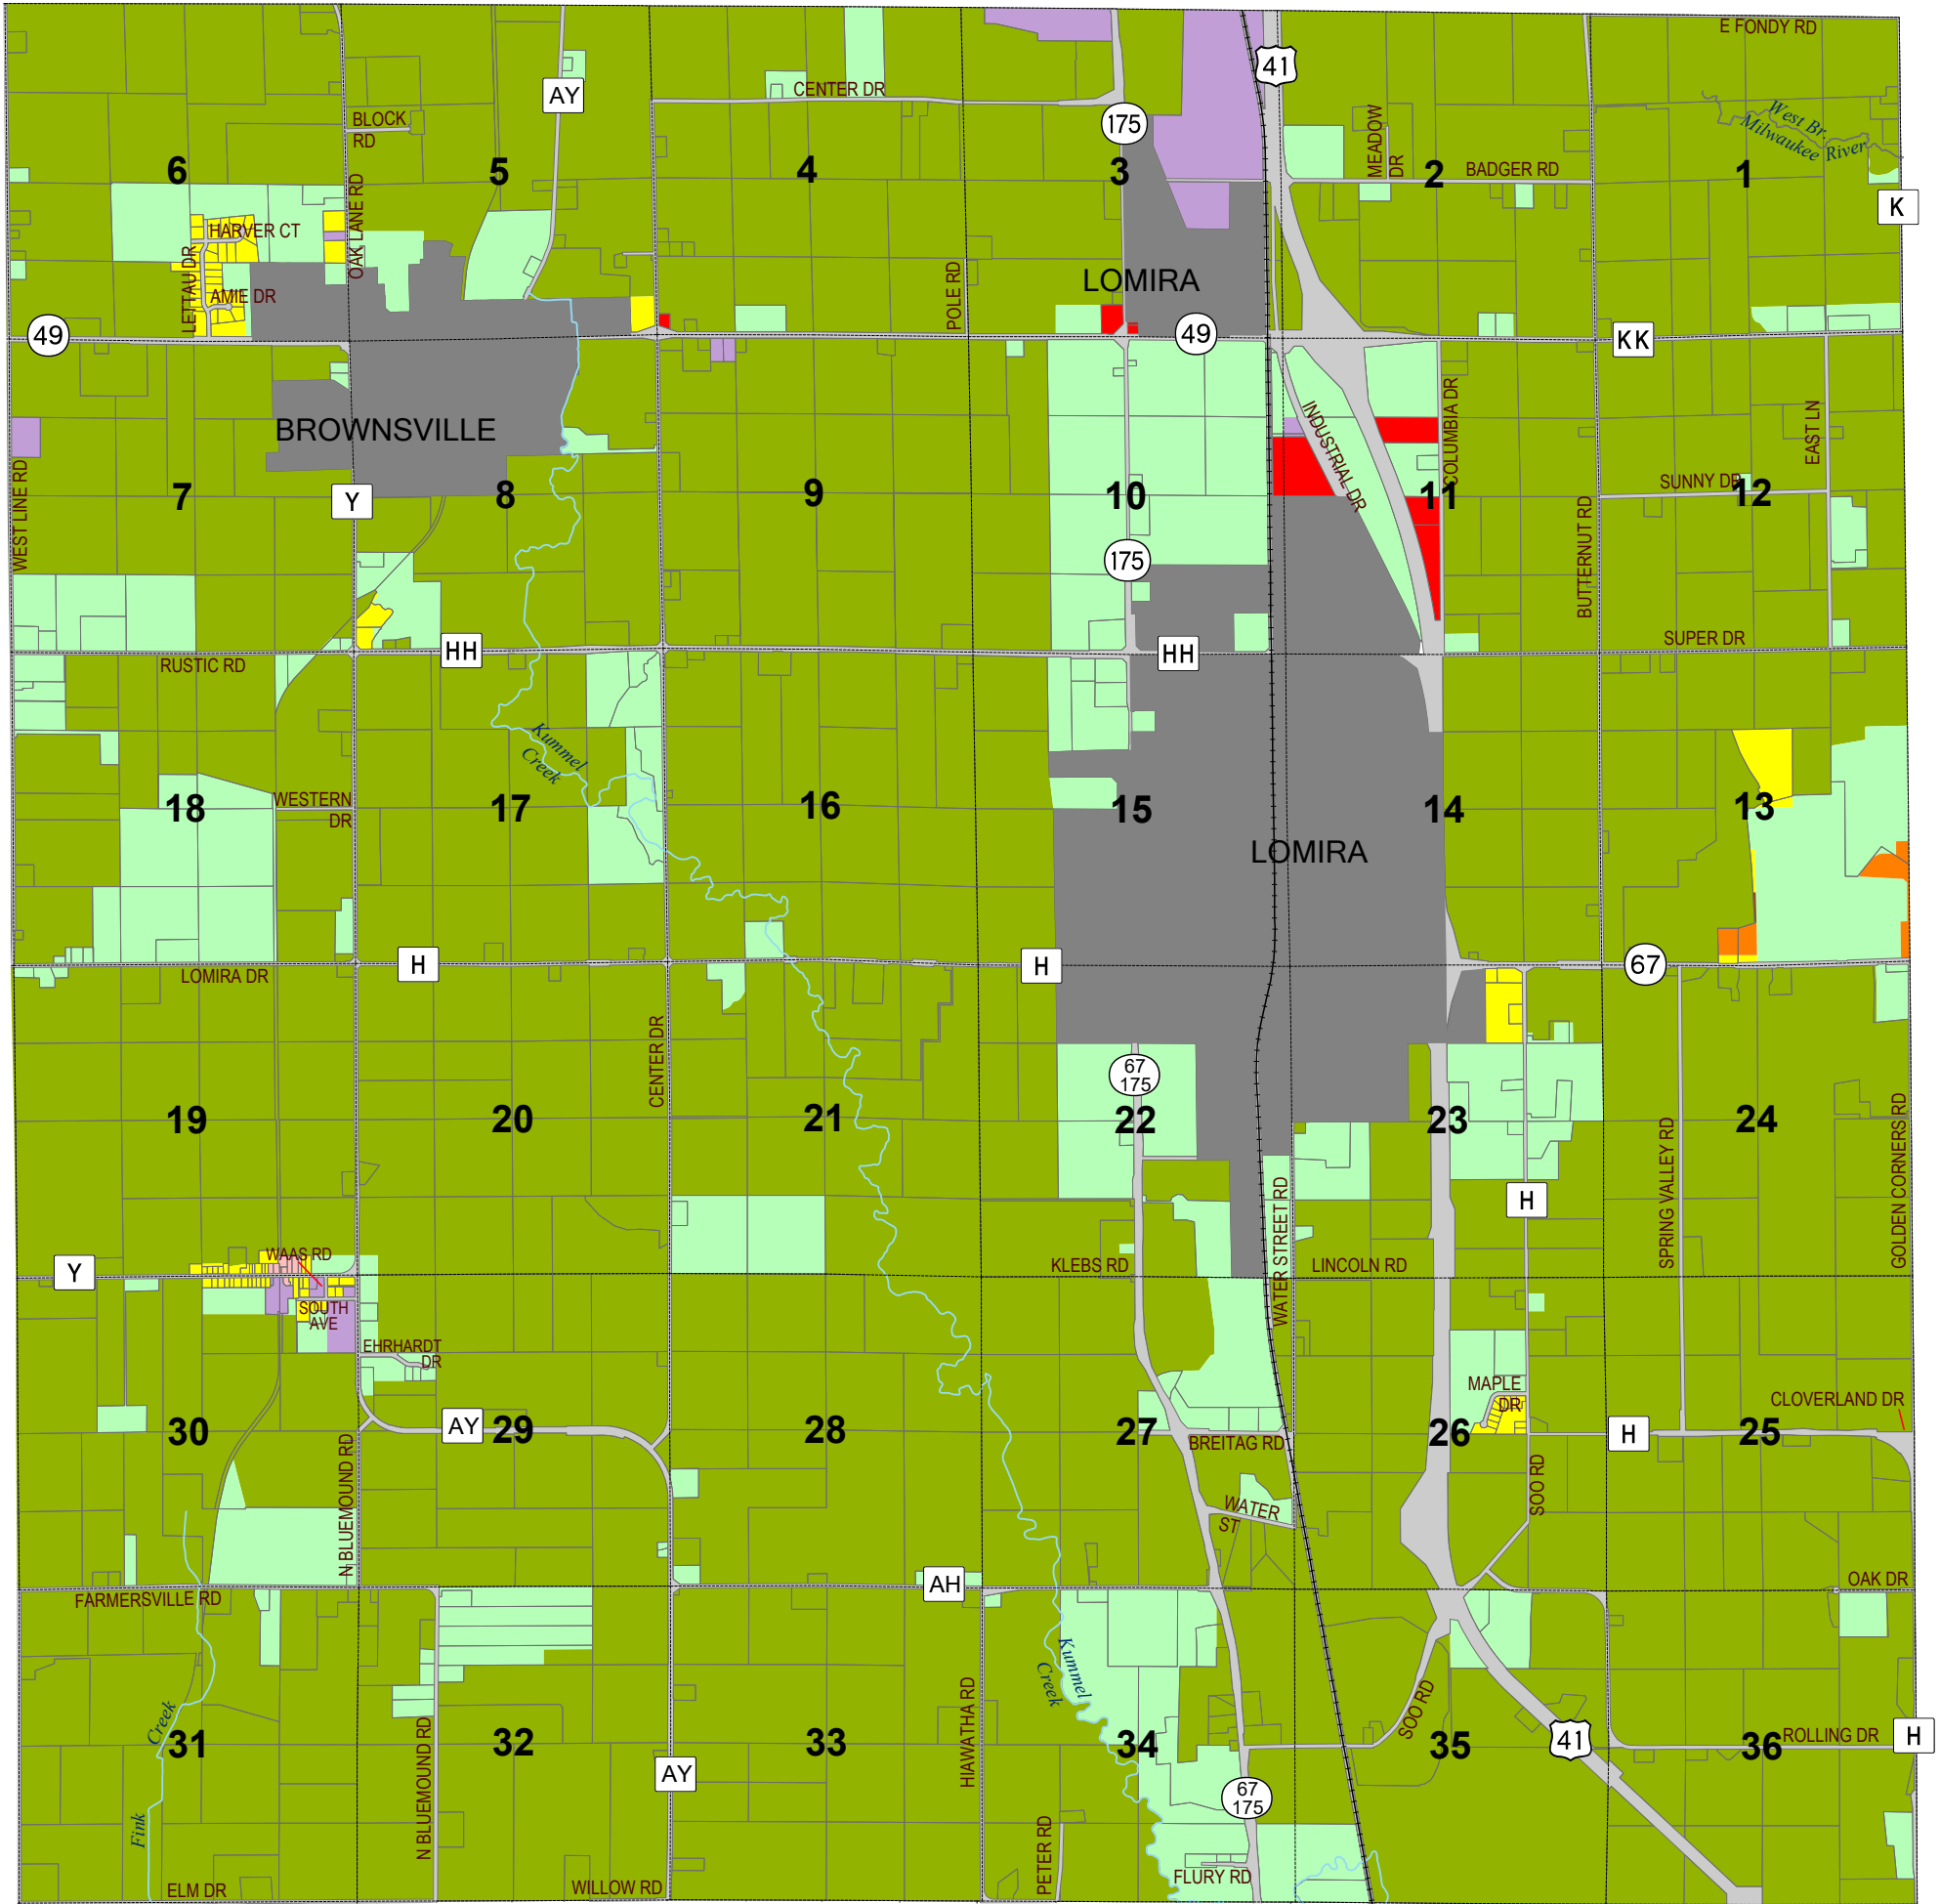

# County Zoning Town of Lomira - Dodge County - Wisconsin

Legend	
	US Highways
	State Roads
	County Roads
	Town Roads
	Railroads
	PLSS Section Lines
	Waterbodies
	Cities & Villages
	Right-of-Way
	Tax Parcels
County Zoning	
	A-1 Prime Agricultural
	A-2 General Agricultural
	C-1 General Commercial
	C-2 Extensive Commercial
	I-1 Light Industrial
	I-2 Industrial
	R-1 One Family Residential
	R-2 Two Family Residential
	R-3 Multi-Family Residential

Miles

Map Adopted: June 16, 2009  
Map Updated: October 2, 2025