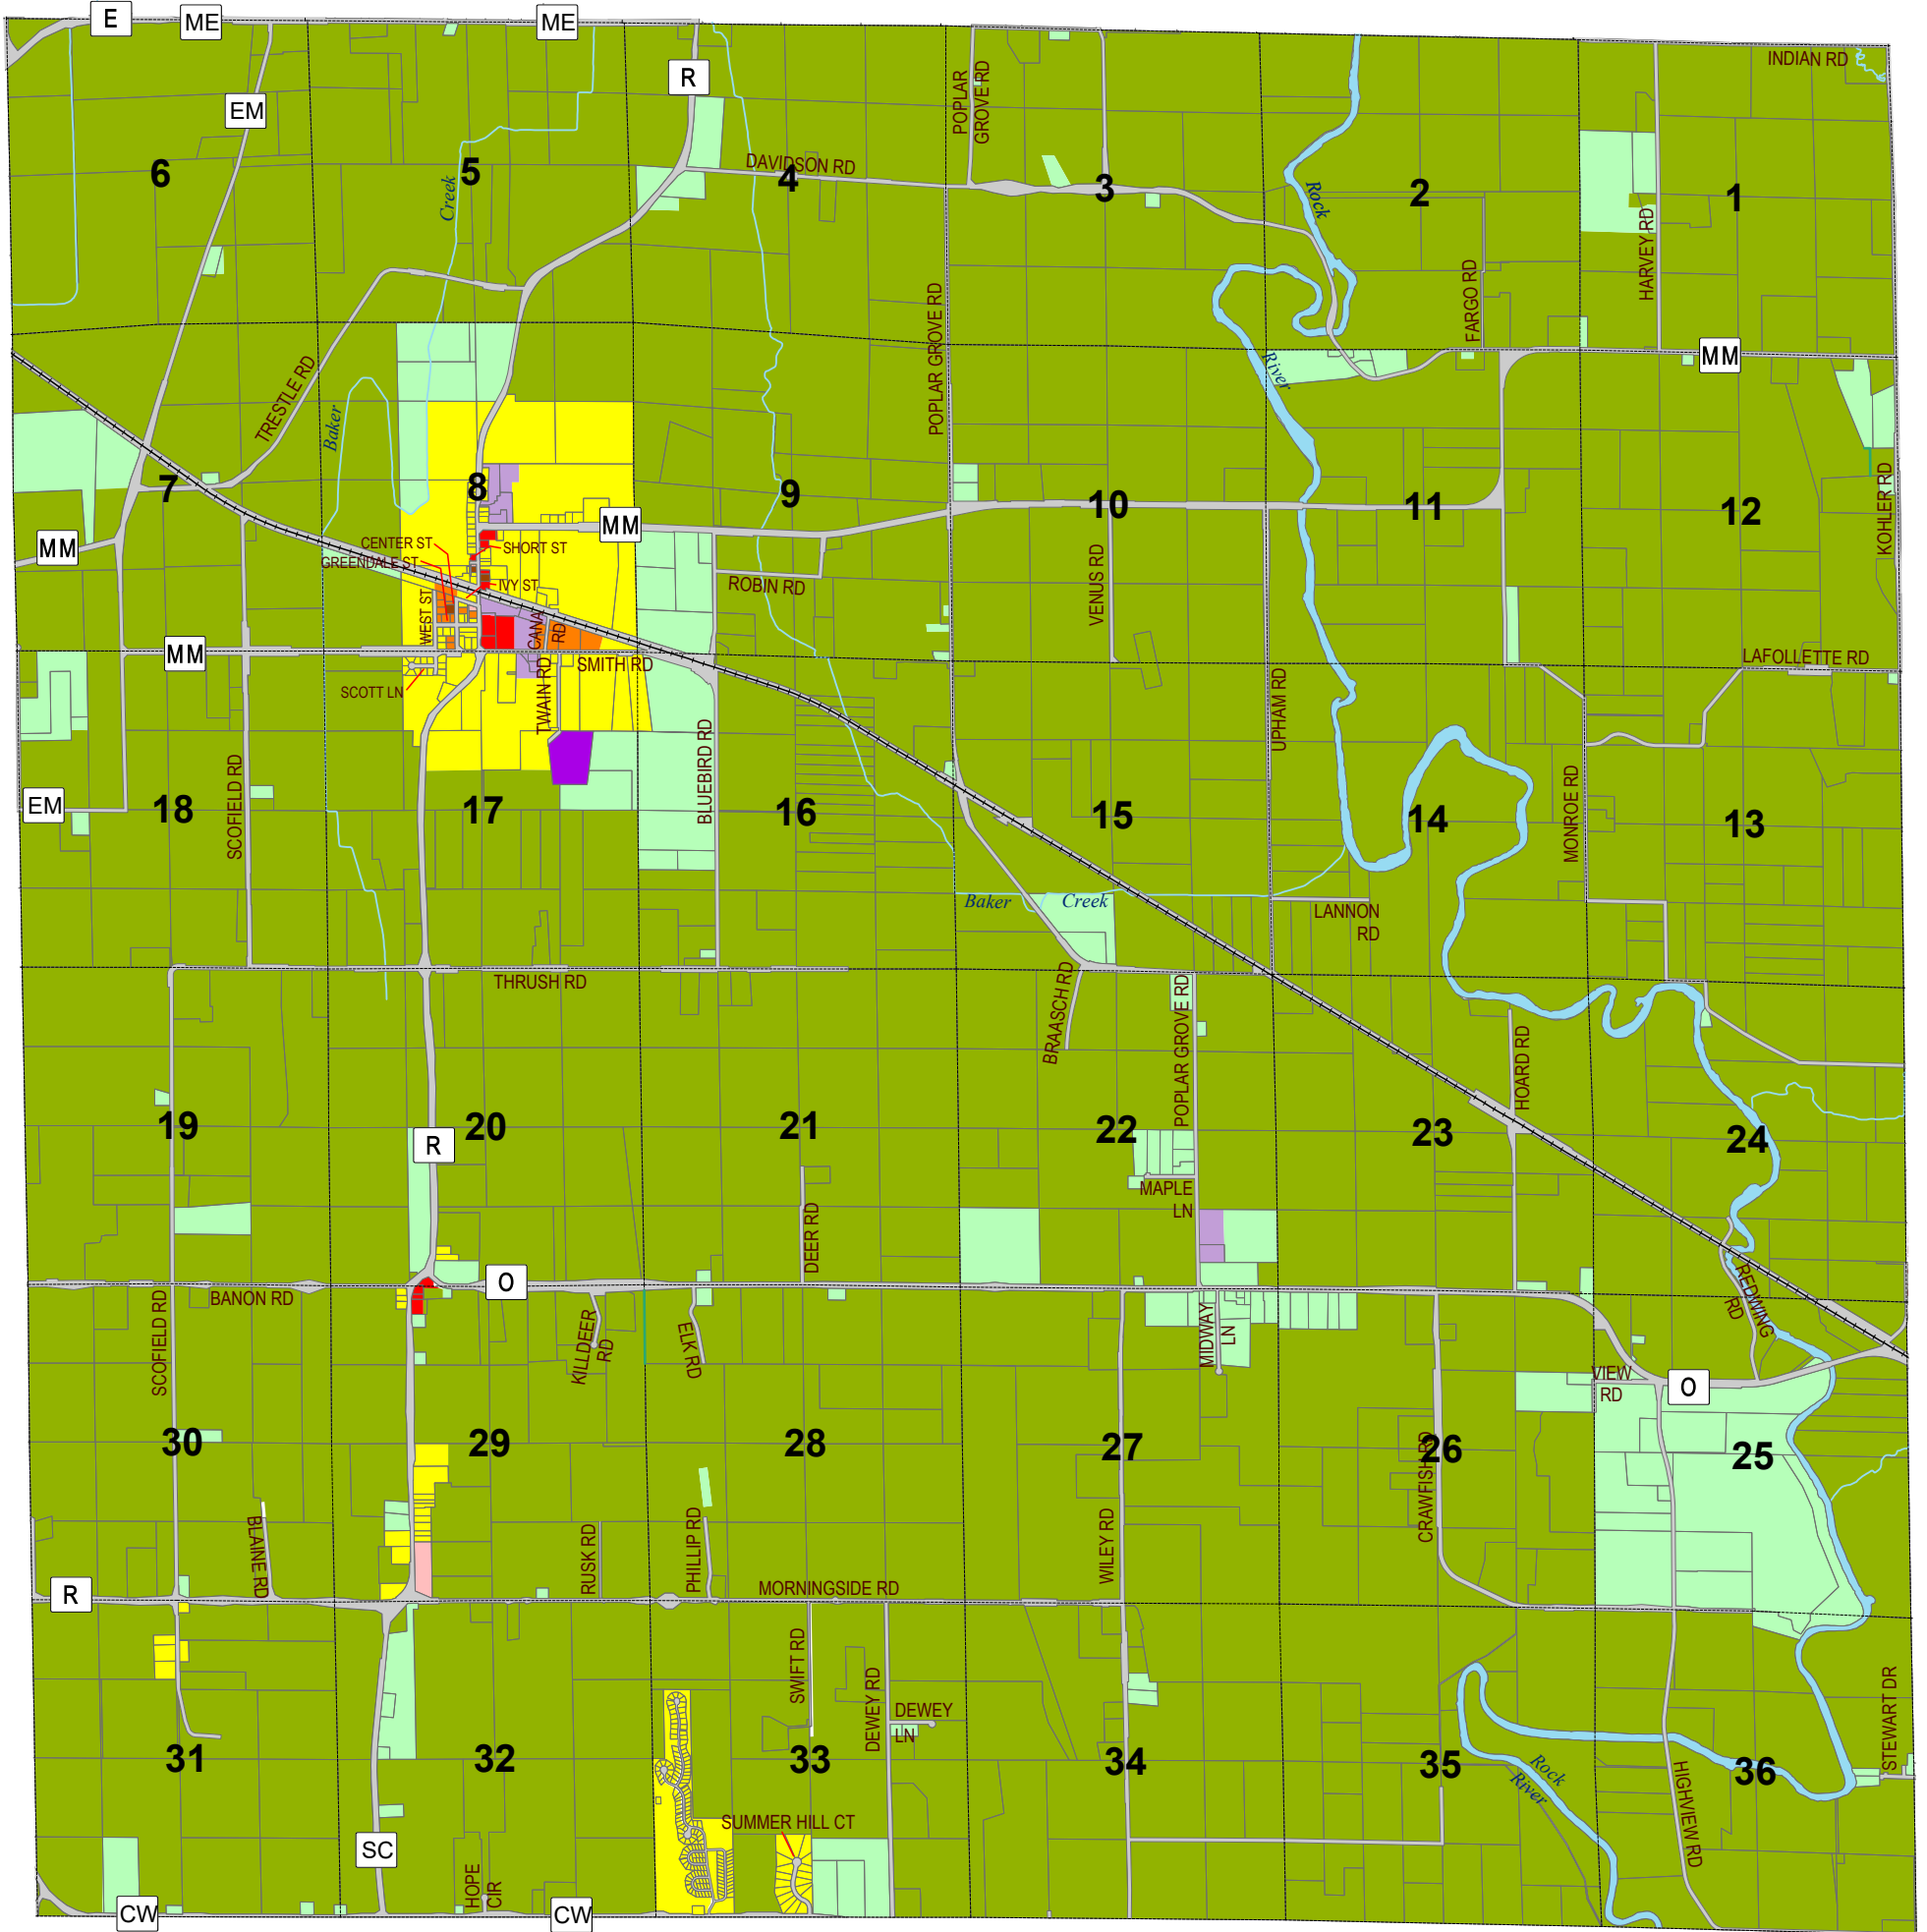

County Zoning Town of Lebanon - Dodge County - Wisconsin

Legend	
	US Highways
	State Roads
	County Roads
	Town Roads
	Railroads
	PLSS Section Lines
	Waterbodies
	Cities & Villages
	Right-of-Way
	Tax Parcels
County Zoning	
	A-1 Prime Agricultural
	A-2 General Agricultural
	C-1 General Commercial
	C-2 Extensive Commercial
	I-1 Light Industrial
	I-2 Industrial
	R-1 One Family Residential
	R-2 Two Family Residential
	R-3 Multi-Family Residential

Miles

Map Adopted: October 21, 2014
Map Updated: June 18, 2025