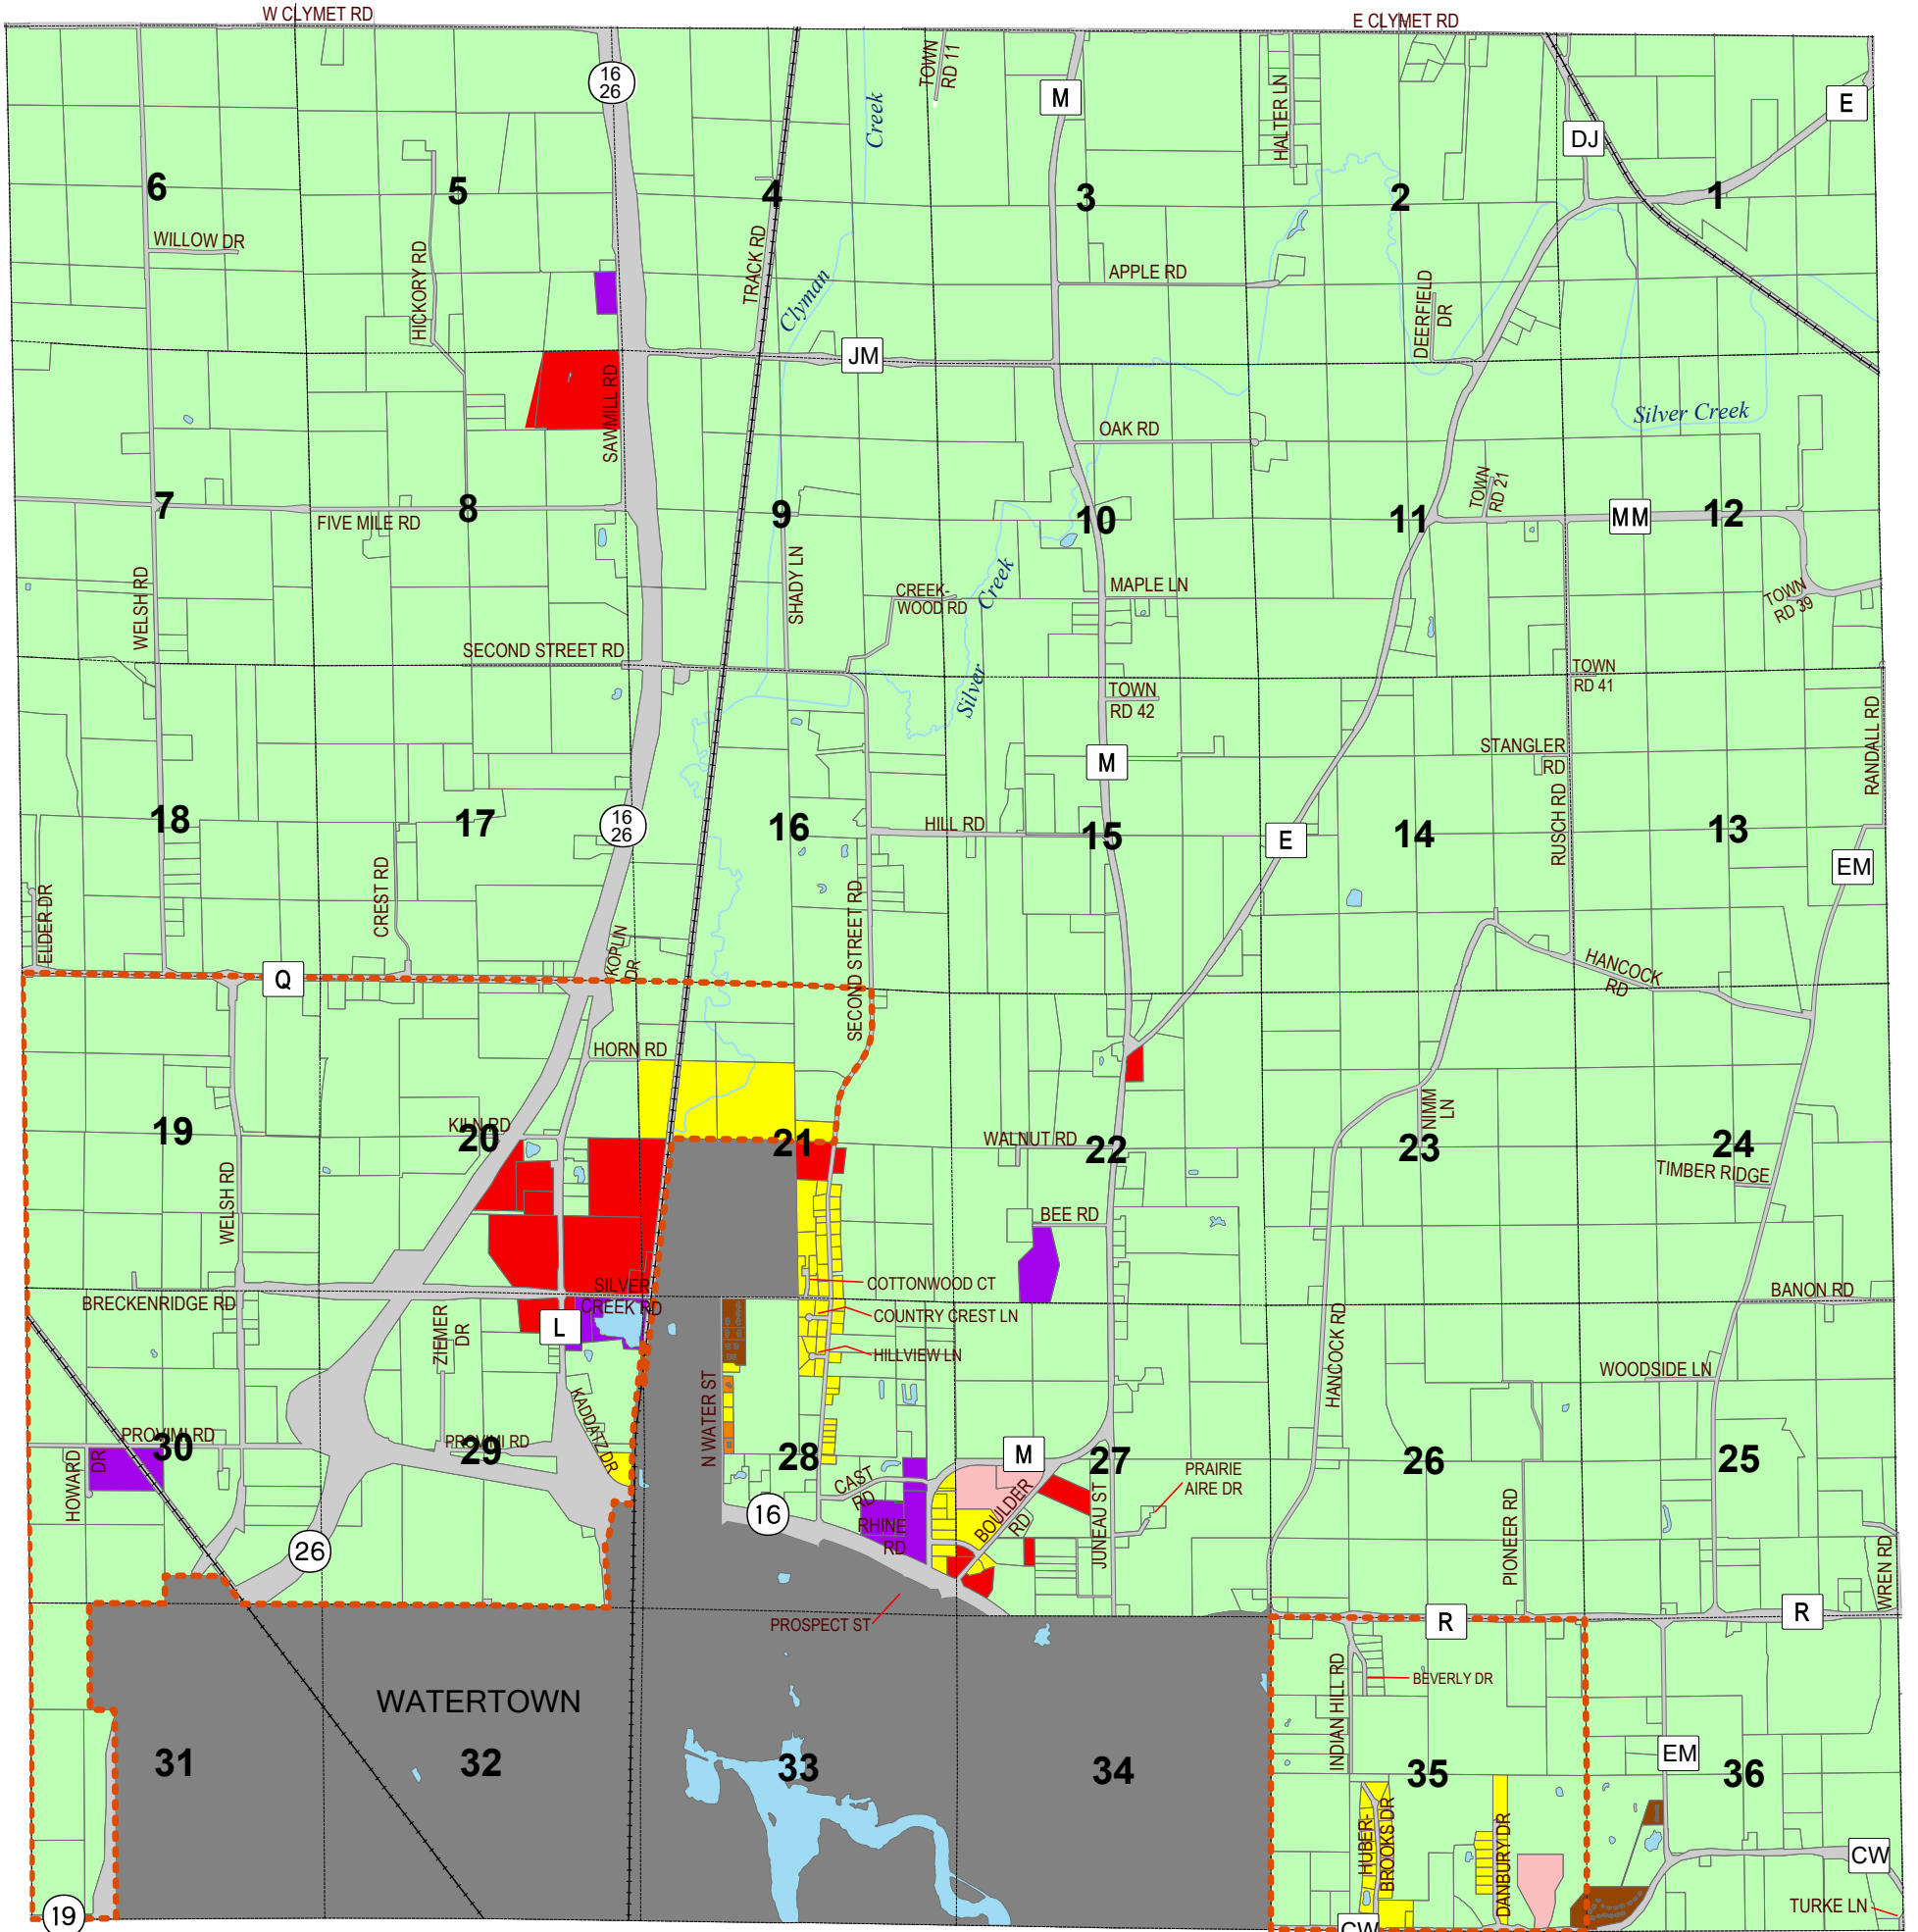

County Zoning Town of Emmet - Dodge County - Wisconsin

Legend	
	US Highways
	State Roads
	County Roads
	Town Roads
	Railroads
	PLSS Section Lines
	Waterbodies
	Cities & Villages
	Right-of-Way
	Tax Parcels
County Zoning	
	A-1 Prime Agricultural
	A-2 General Agricultural
	C-1 General Commercial
	C-2 Extensive Commercial
	I-1 Light Industrial
	I-2 Industrial
	R-1 One Family Residential
	R-2 Two Family Residential
	R-3 Multi-Family Residential
	Watertown City Growth Area

Miles

Map Adopted: July 16th, 2024
Map Updated: December 3rd, 2025