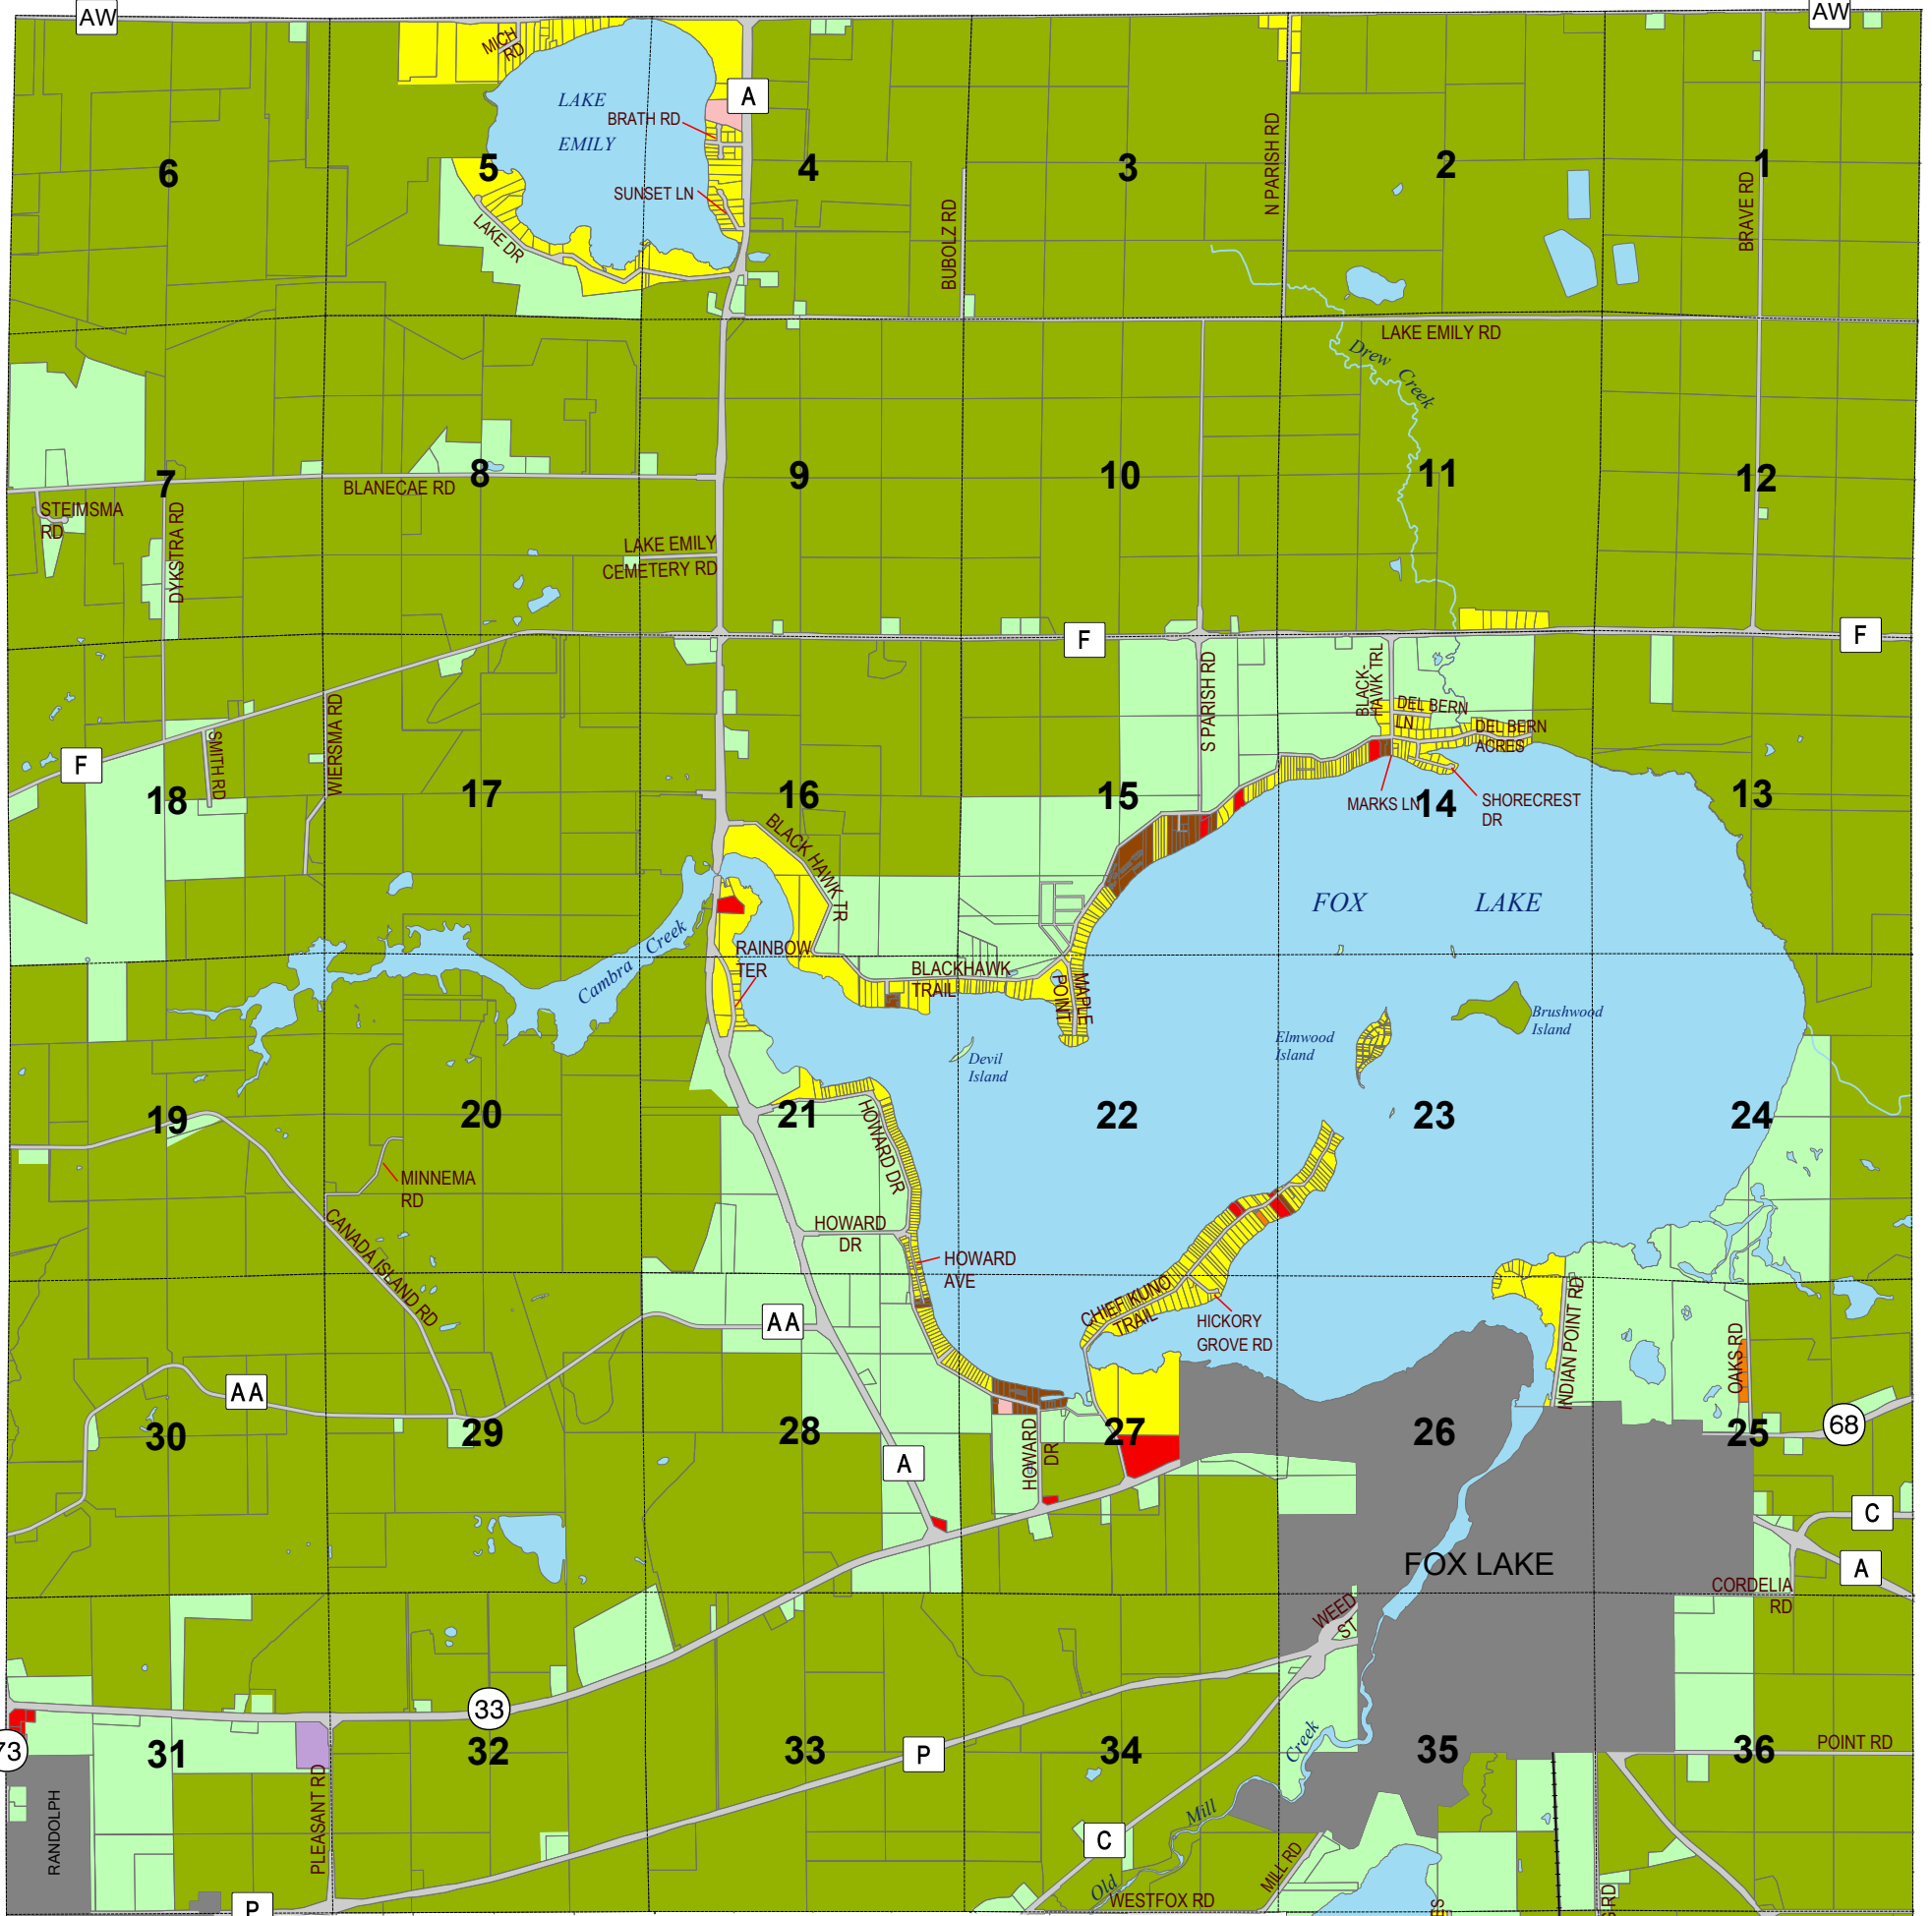

County Zoning

Town of Fox Lake - Dodge County - Wisconsin

Legend	
	US Highways
	State Roads
	County Roads
	Town Roads
	Railroads
	PLSS Section Lines
	Waterbodies
	Cities & Villages
	Right-of-Way
	Tax Parcels
County Zoning	
	A-1 Prime Agricultural
	A-2 General Agricultural
	C-1 General Commercial
	C-2 Extensive Commercial
	I-1 Light Industrial
	I-2 Industrial
	R-1 One Family Residential
	R-2 Two Family Residential
	R-3 Multi-Family Residential

Map Adopted: October 18th, 2016
Map Updated: December 3rd, 2025