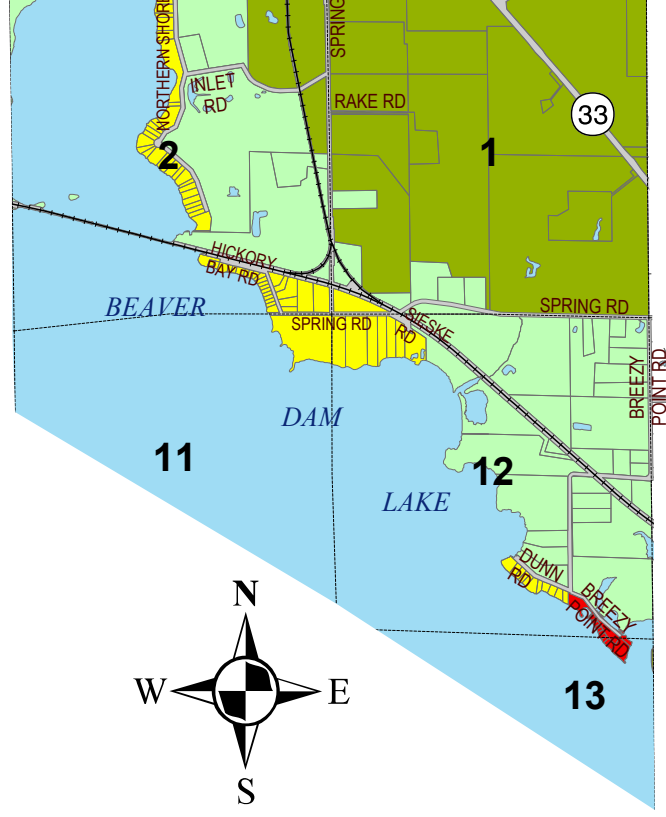

County Zoning

Town of Fox Lake - Dodge County - Wisconsin

Legend	
	US Highways
	State Roads
	County Roads
	Town Roads
	Railroads
	PLSS Section Lines
	Waterbodies
	Cities & Villages
	Right-of-Way
	Tax Parcels
County Zoning	
	A-1 Prime Agricultural
	A-2 General Agricultural
	C-1 General Commercial
	C-2 Extensive Commercial
	I-1 Light Industrial
	I-2 Industrial
	R-1 One Family Residential
	R-2 Two Family Residential
	R-3 Multi-Family Residential

Map Adopted: October 18th, 2016
Map Updated: December 3rd, 2025