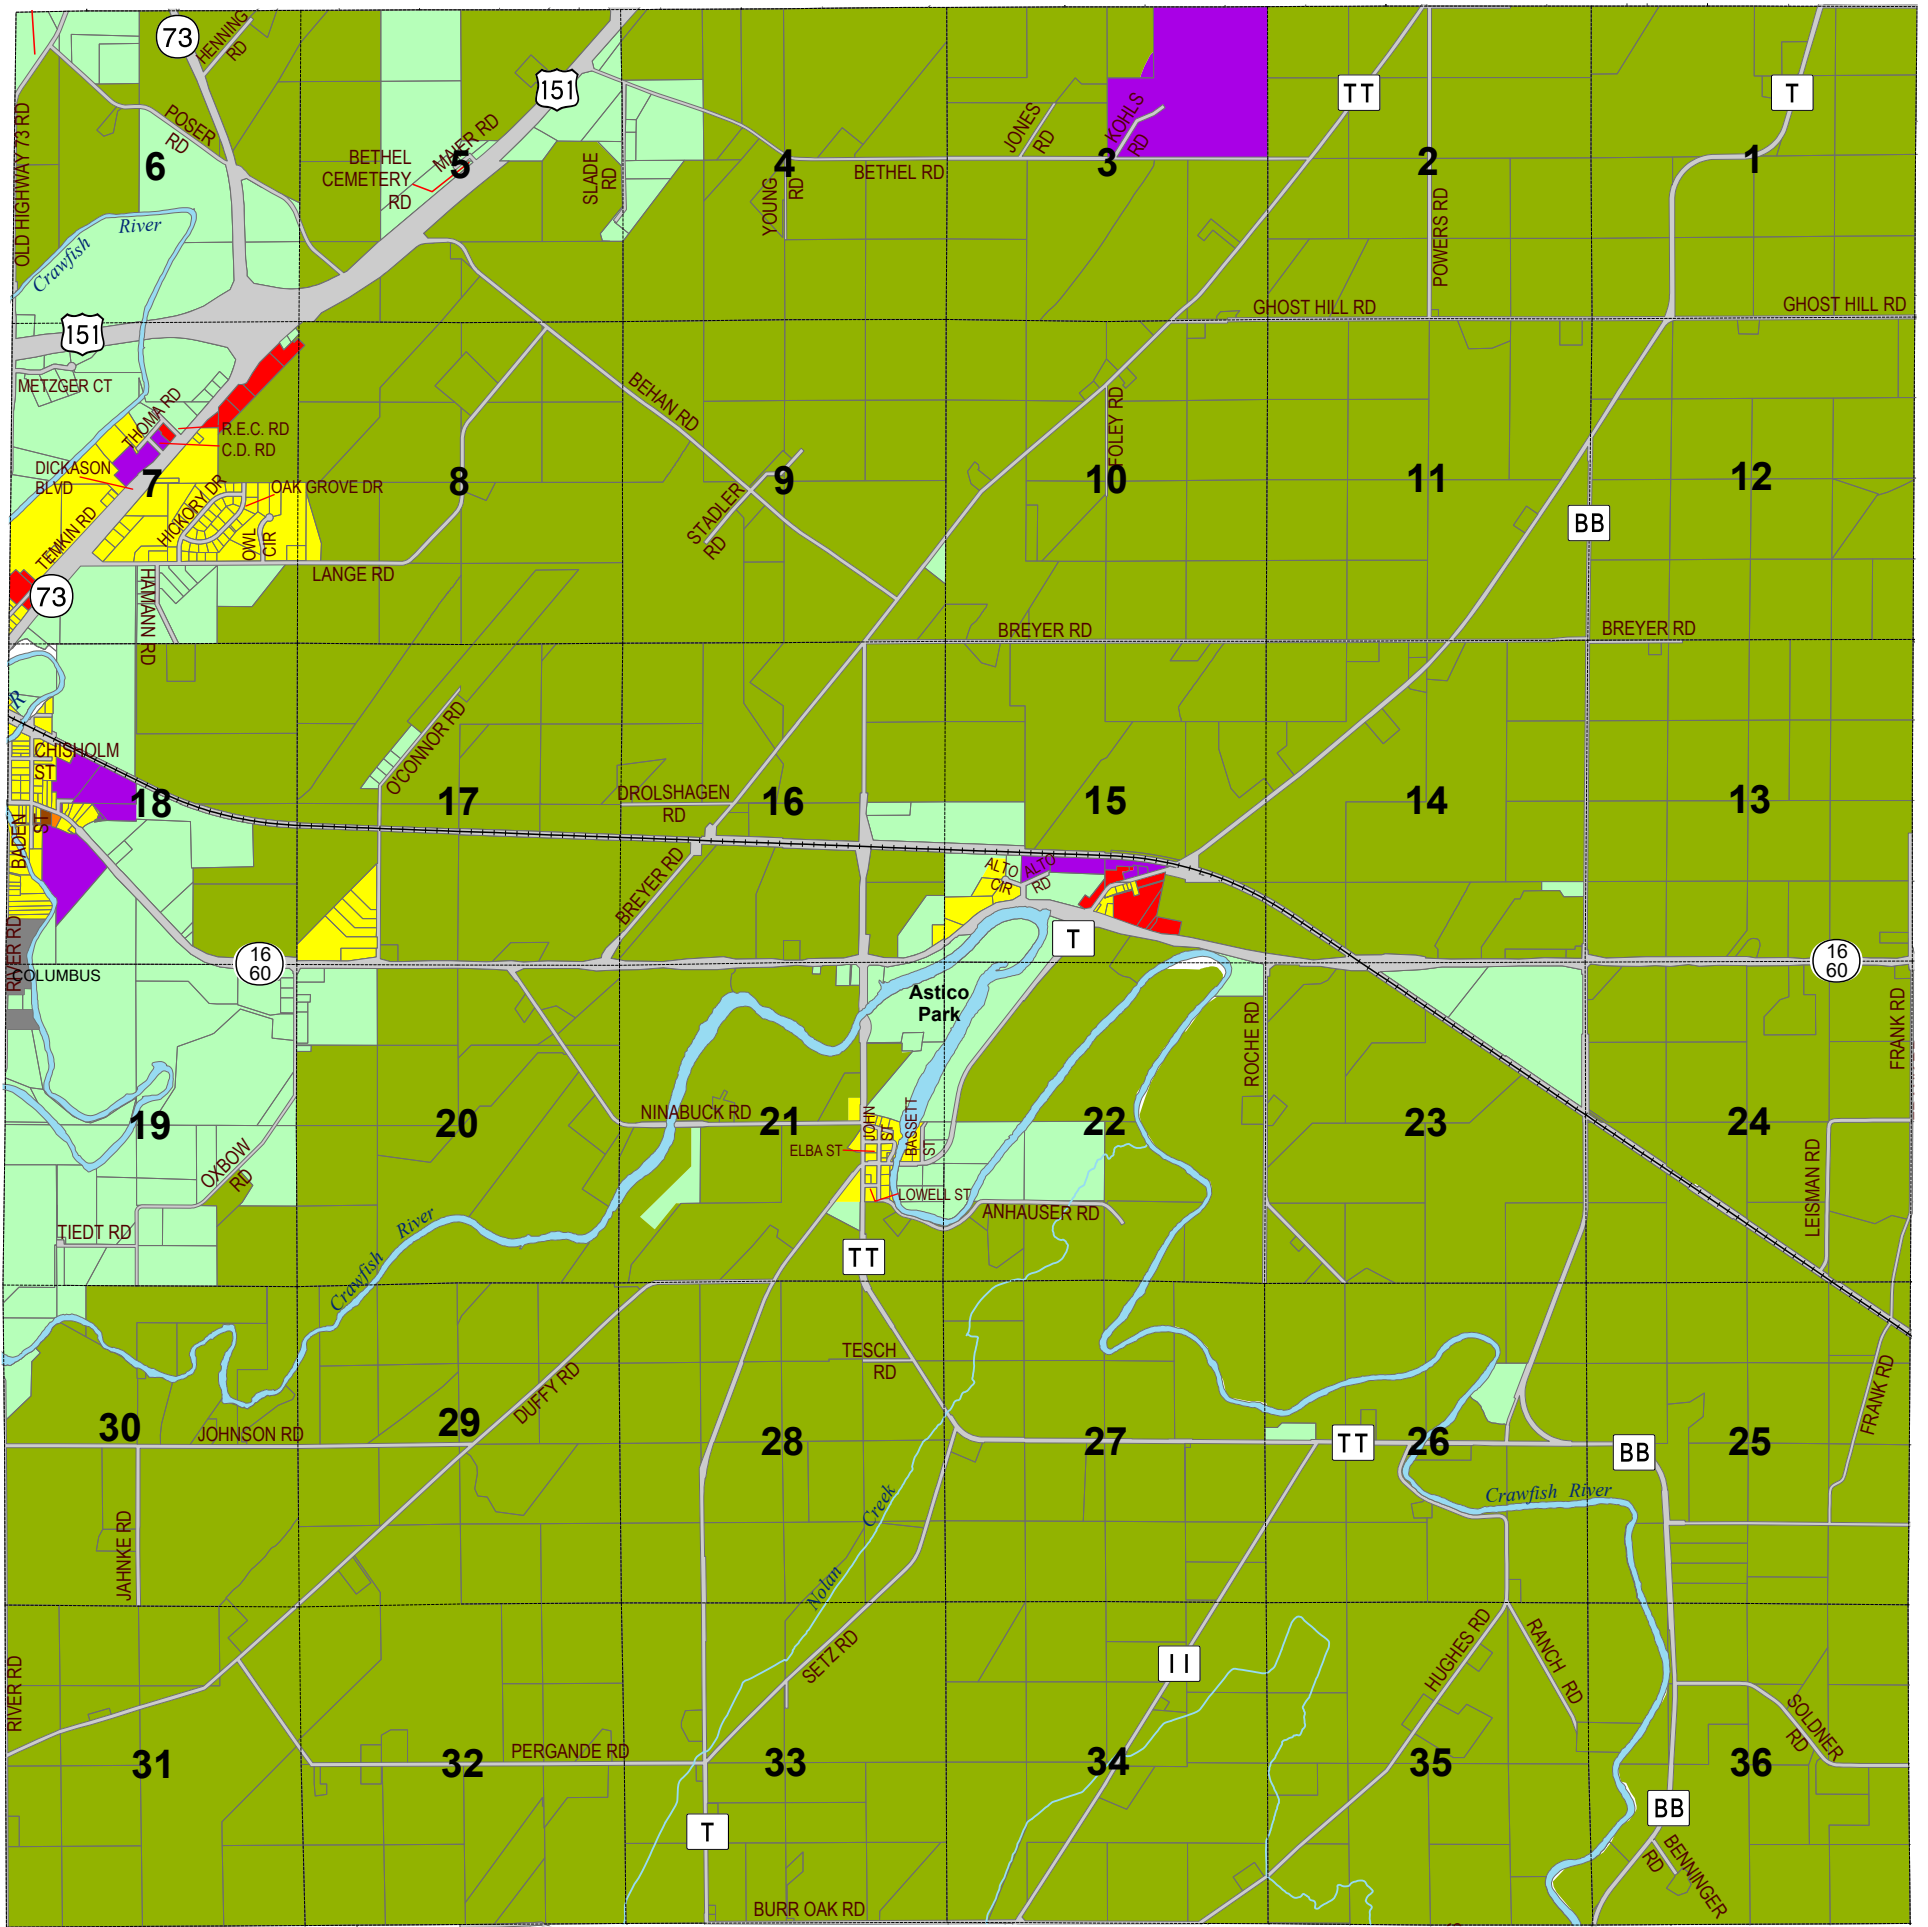

# County Zoning Town of Elba - Dodge County - Wisconsin

Legend	
	US Highways
	State Roads
	County Roads
	Town Roads
	Railroads
	PLSS Section Lines
	Waterbodies
	Cities & Villages
	Right-of-Way
	Tax Parcels
County Zoning	
	A-1 Prime Agricultural
	A-2 General Agricultural
	C-1 General Commercial
	C-2 Extensive Commercial
	I-1 Light Industrial
	I-2 Industrial
	R-1 One Family Residential
	R-2 Two Family Residential
	R-3 Multi-Family Residential

Miles

Map Adopted: December 15, 2015  
Map Updated: May 27, 2021