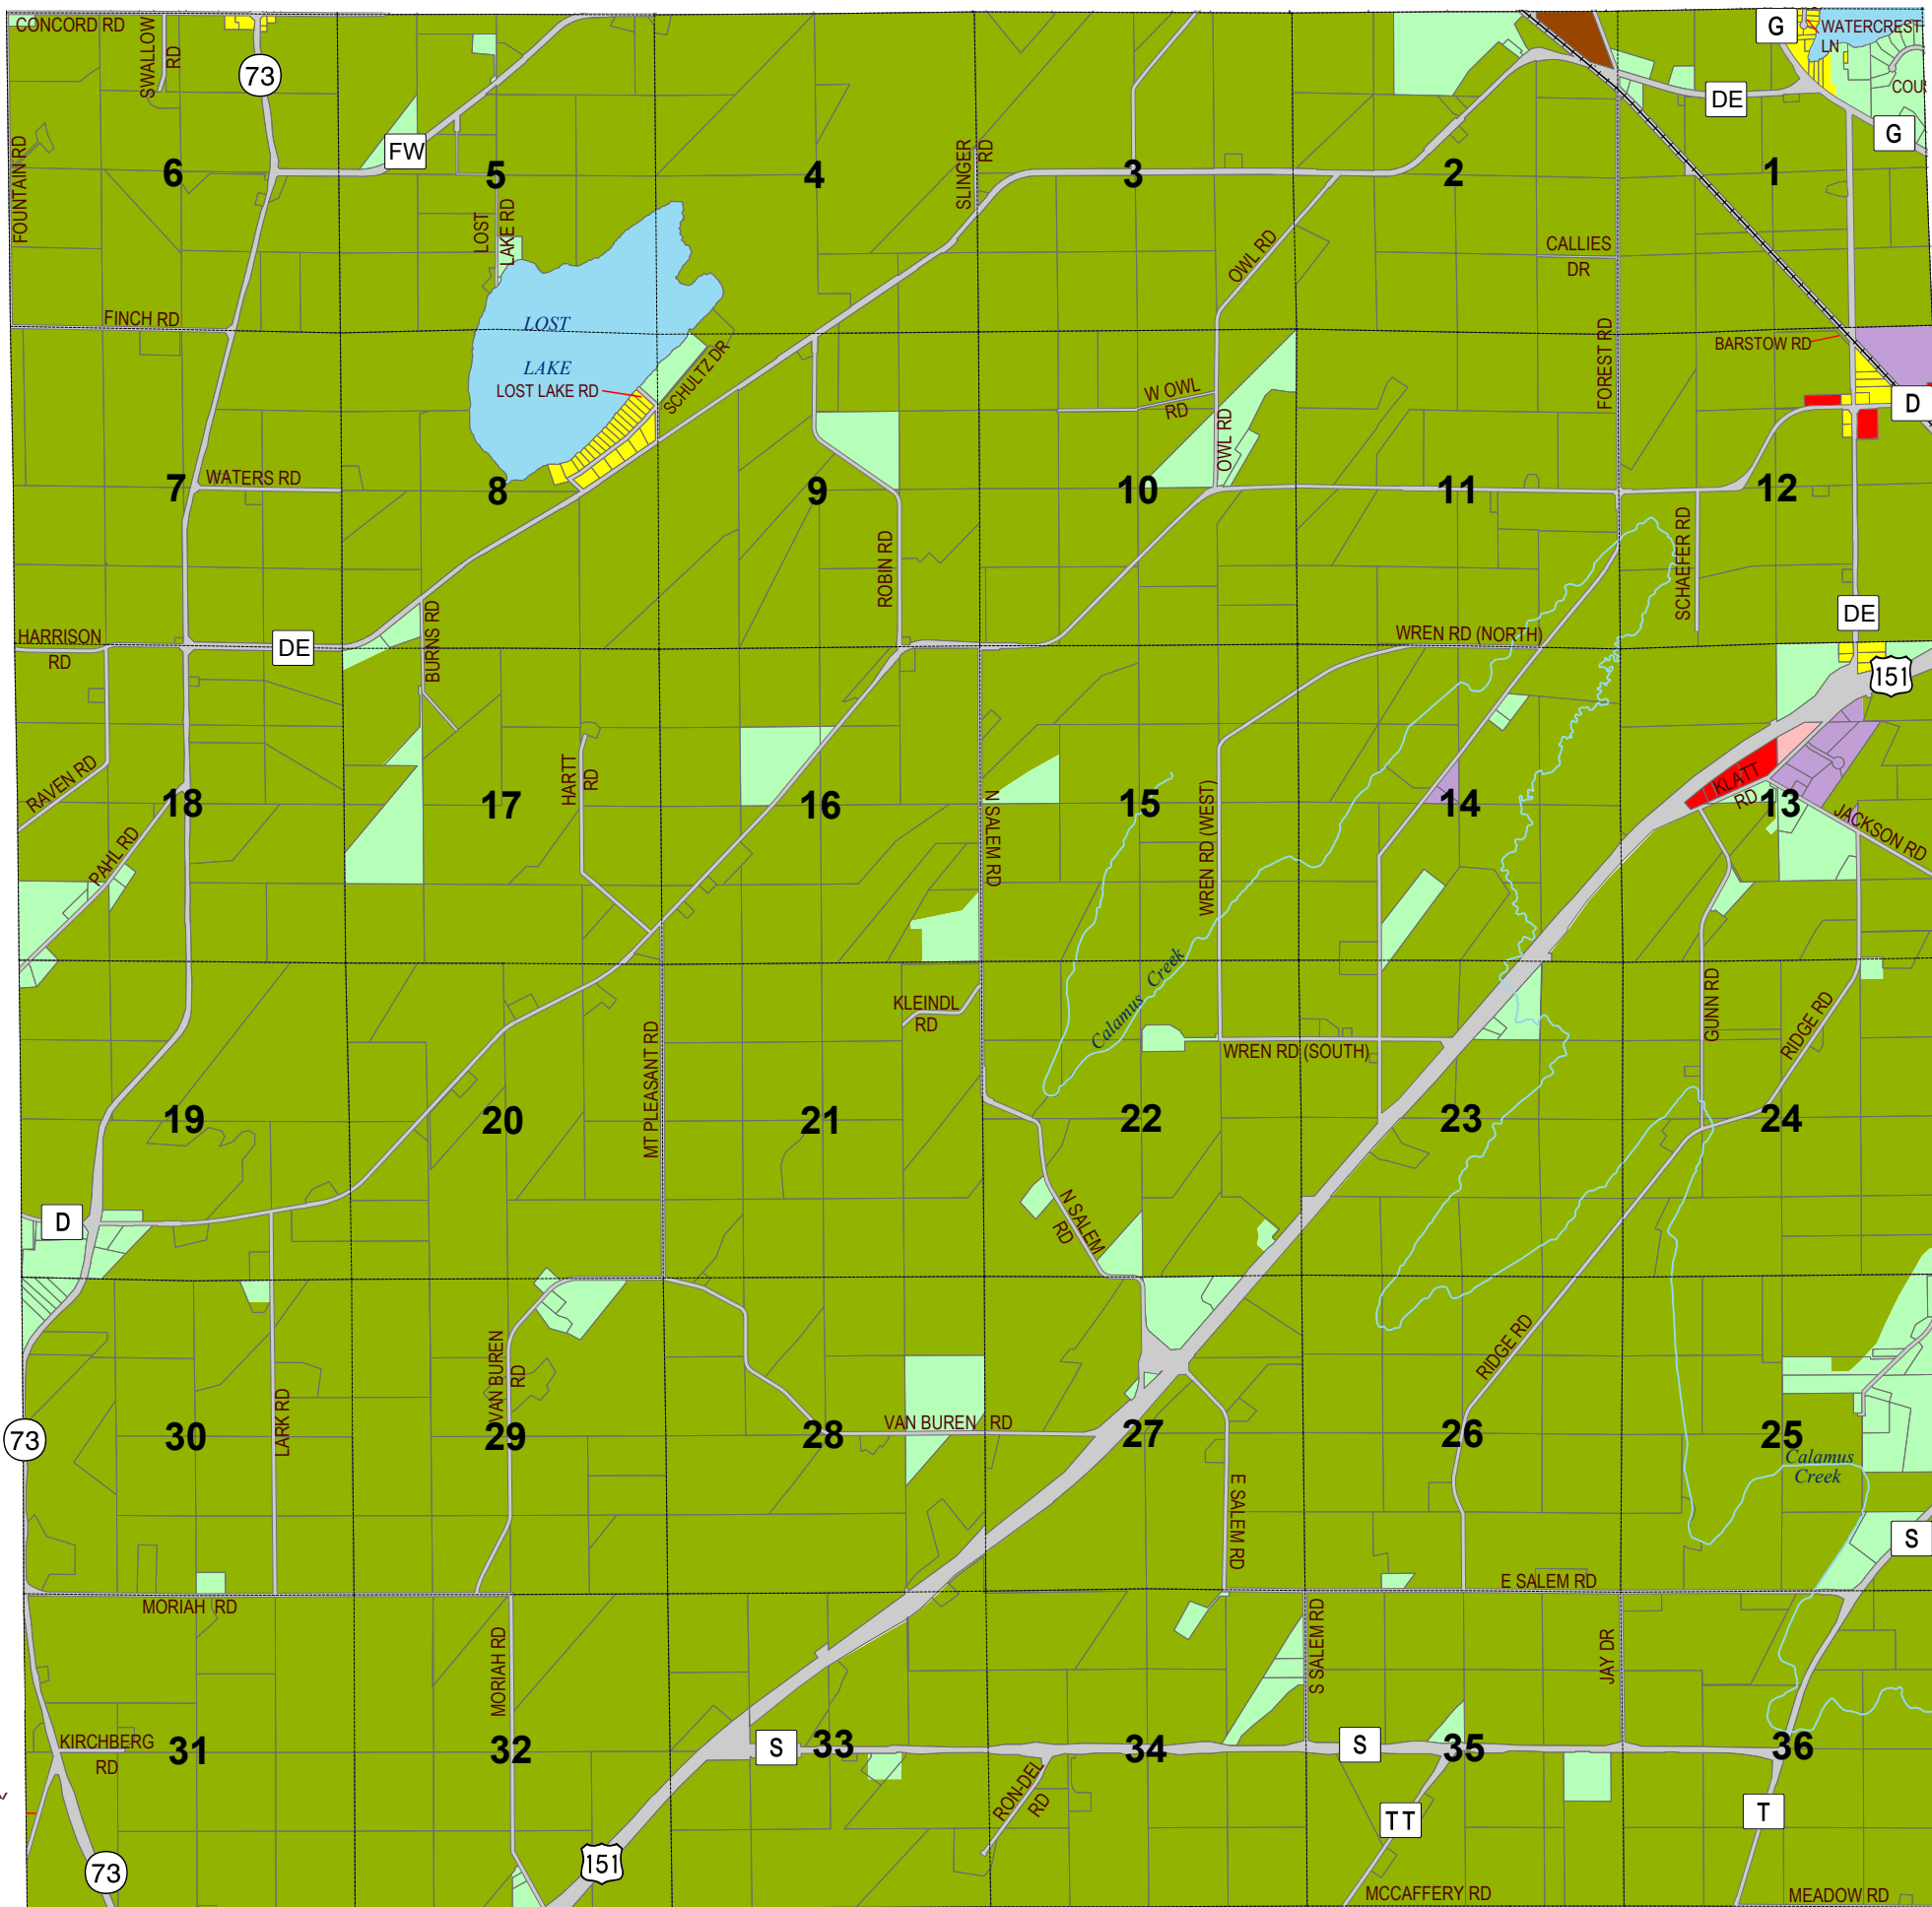

County Zoning Town of Calamus - Dodge County - Wisconsin

Legend	
	US Highways
	State Roads
	County Roads
	Town Roads
	Railroads
	PLSS Section Lines
	Waterbodies
	Cities & Villages
	Right-of-Way
	Tax Parcels
County Zoning	
	A-1 Prime Agricultural
	A-2 General Agricultural
	C-1 General Commercial
	C-2 Extensive Commercial
	I-1 Light Industrial
	I-2 Industrial
	R-1 One Family Residential
	R-2 Two Family Residential
	R-3 Multi-Family Residential

Miles

Map Adopted: June 16, 2009
Map Updated: October 2, 2025