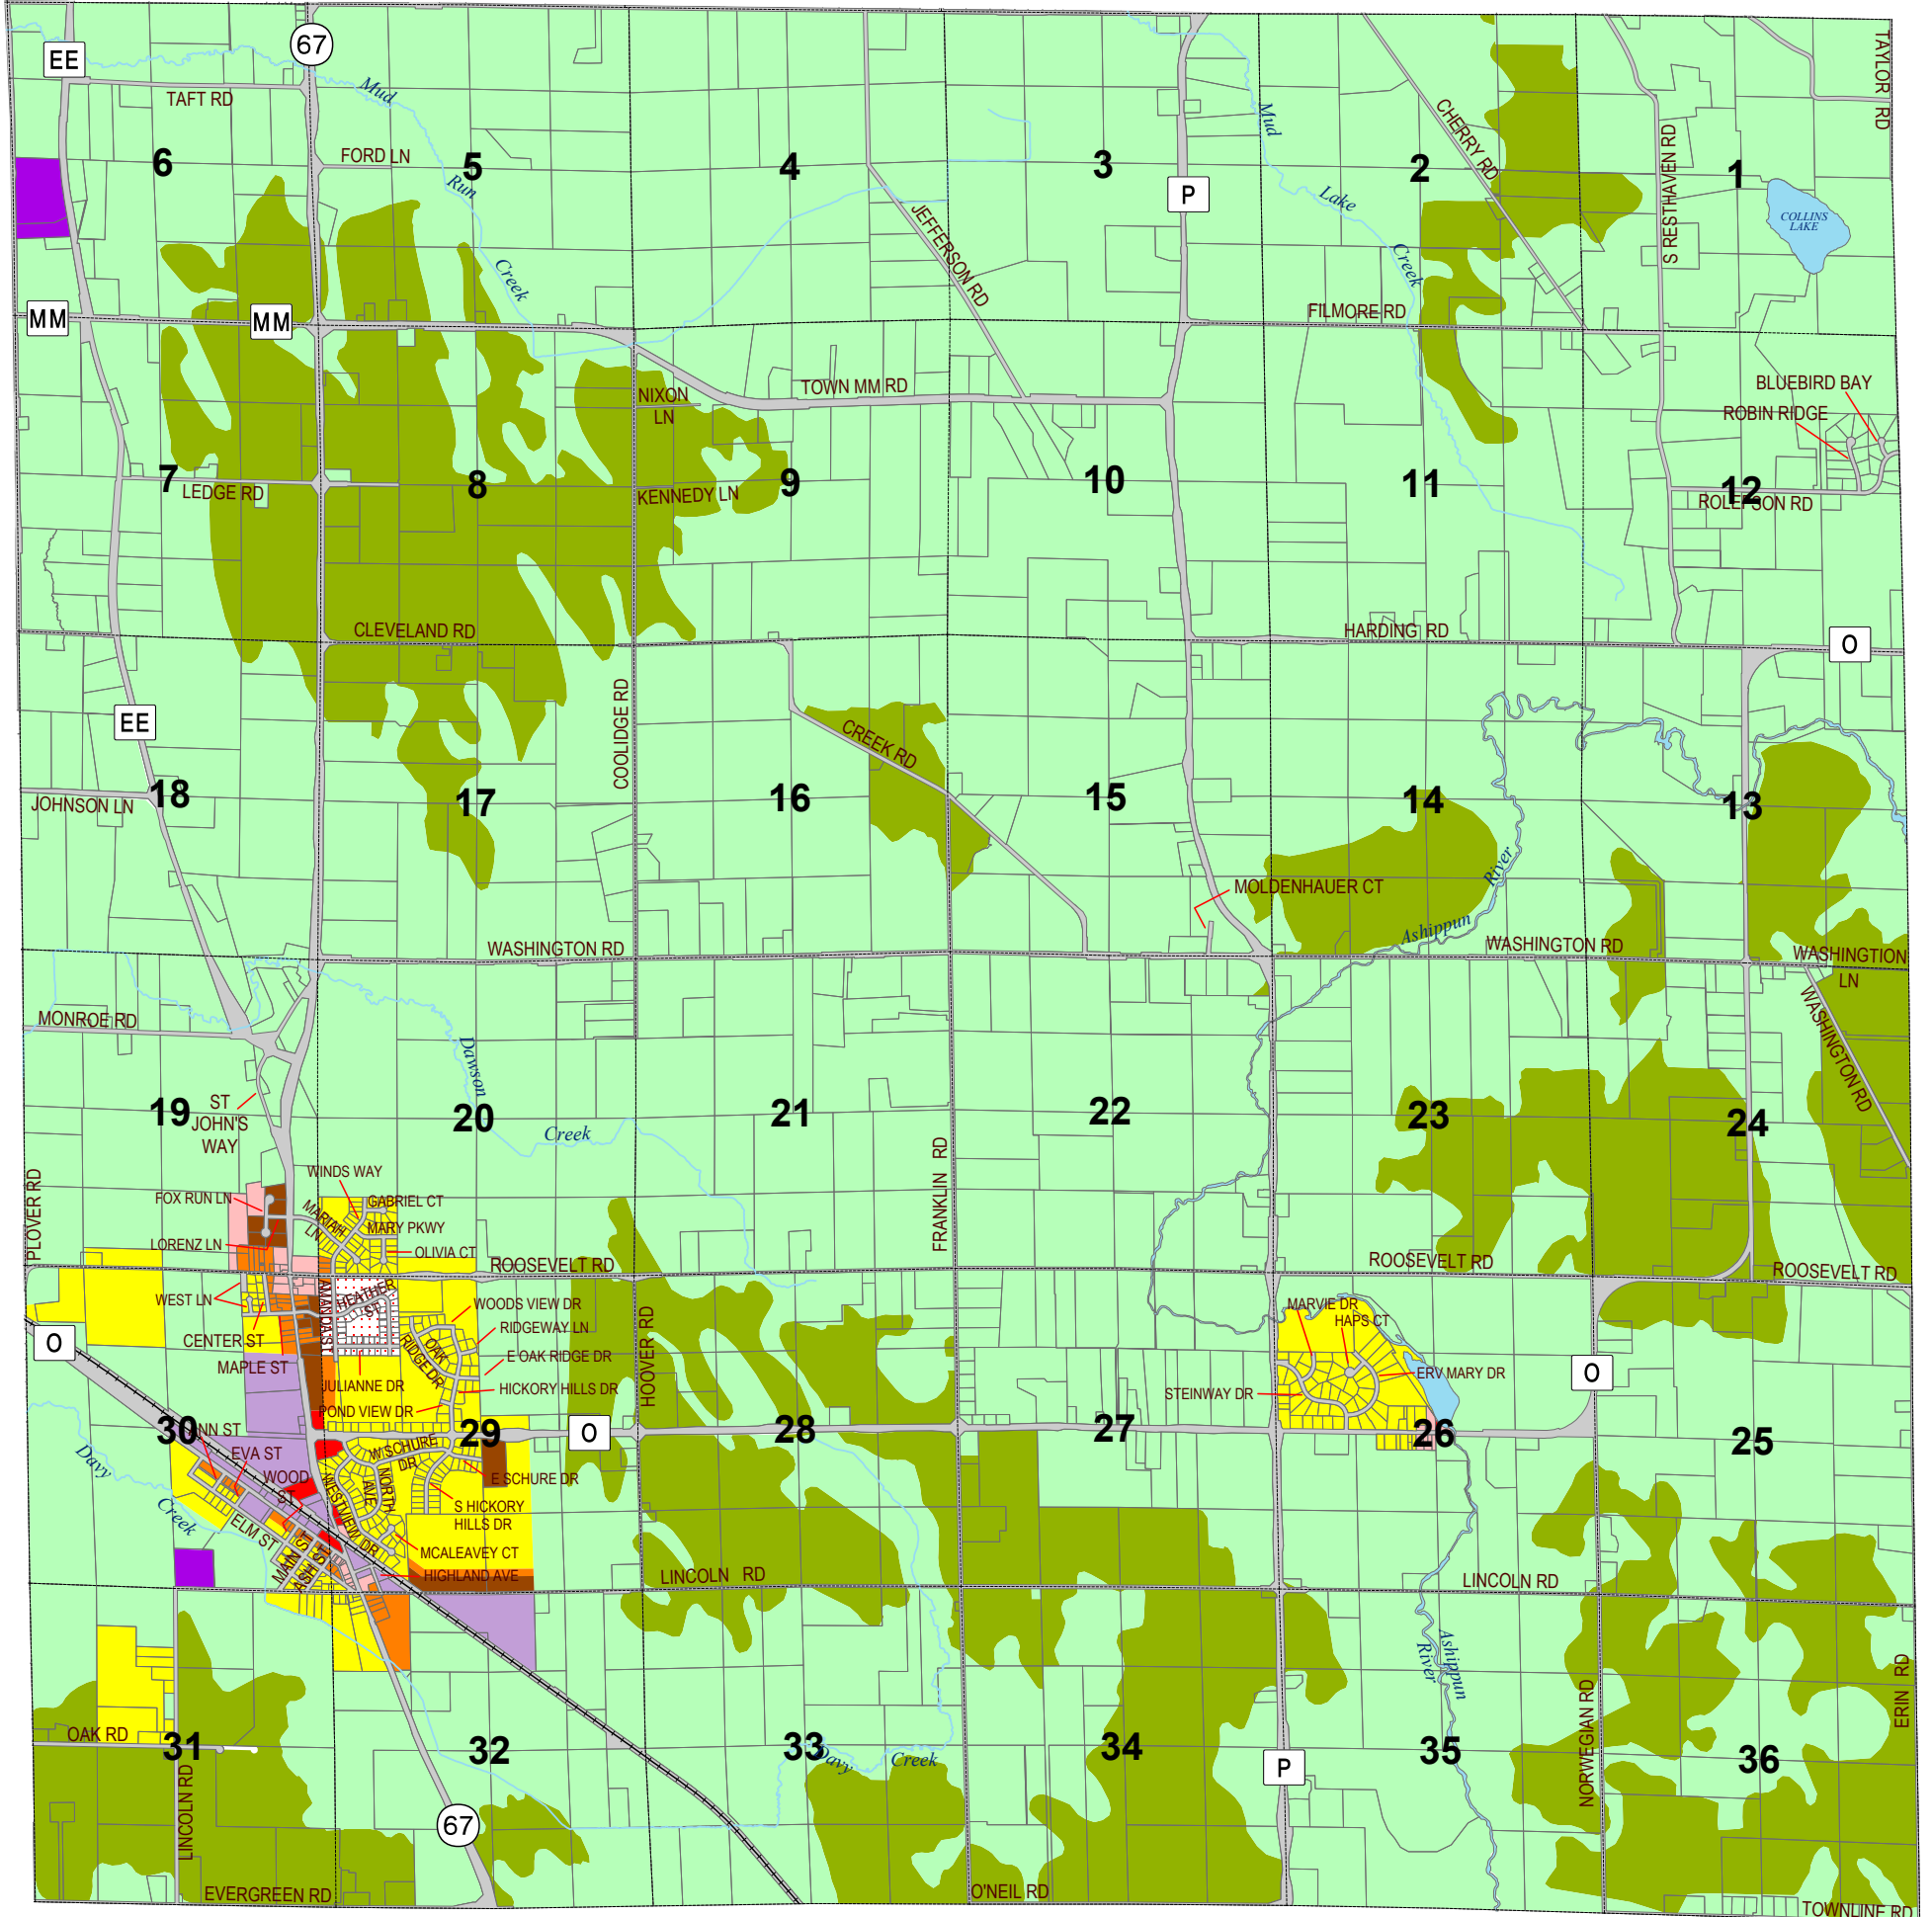

County Zoning Town of Ashippun - Dodge County - Wisconsin

Legend

US Highways	County Zoning
State Roads	A-1 Prime Agricultural
County Roads	A-2 General Agricultural
Town Roads	C-1 General Commercial
Railroads	C-2 Extensive Commercial
PLSS Section Lines	I-1 Light Industrial
Waterbodies	I-2 Industrial
Cities & Villages	R-1 One Family Residential
Right-of-Way	R-2 Two Family Residential
Tax Parcels	R-3 Multi-Family Residential
	Planned Unit Development

N
W —+— E
S

0 0.25 0.5 1
Miles

Map Adopted: June 16, 2009
Map Updated: October 2, 2025