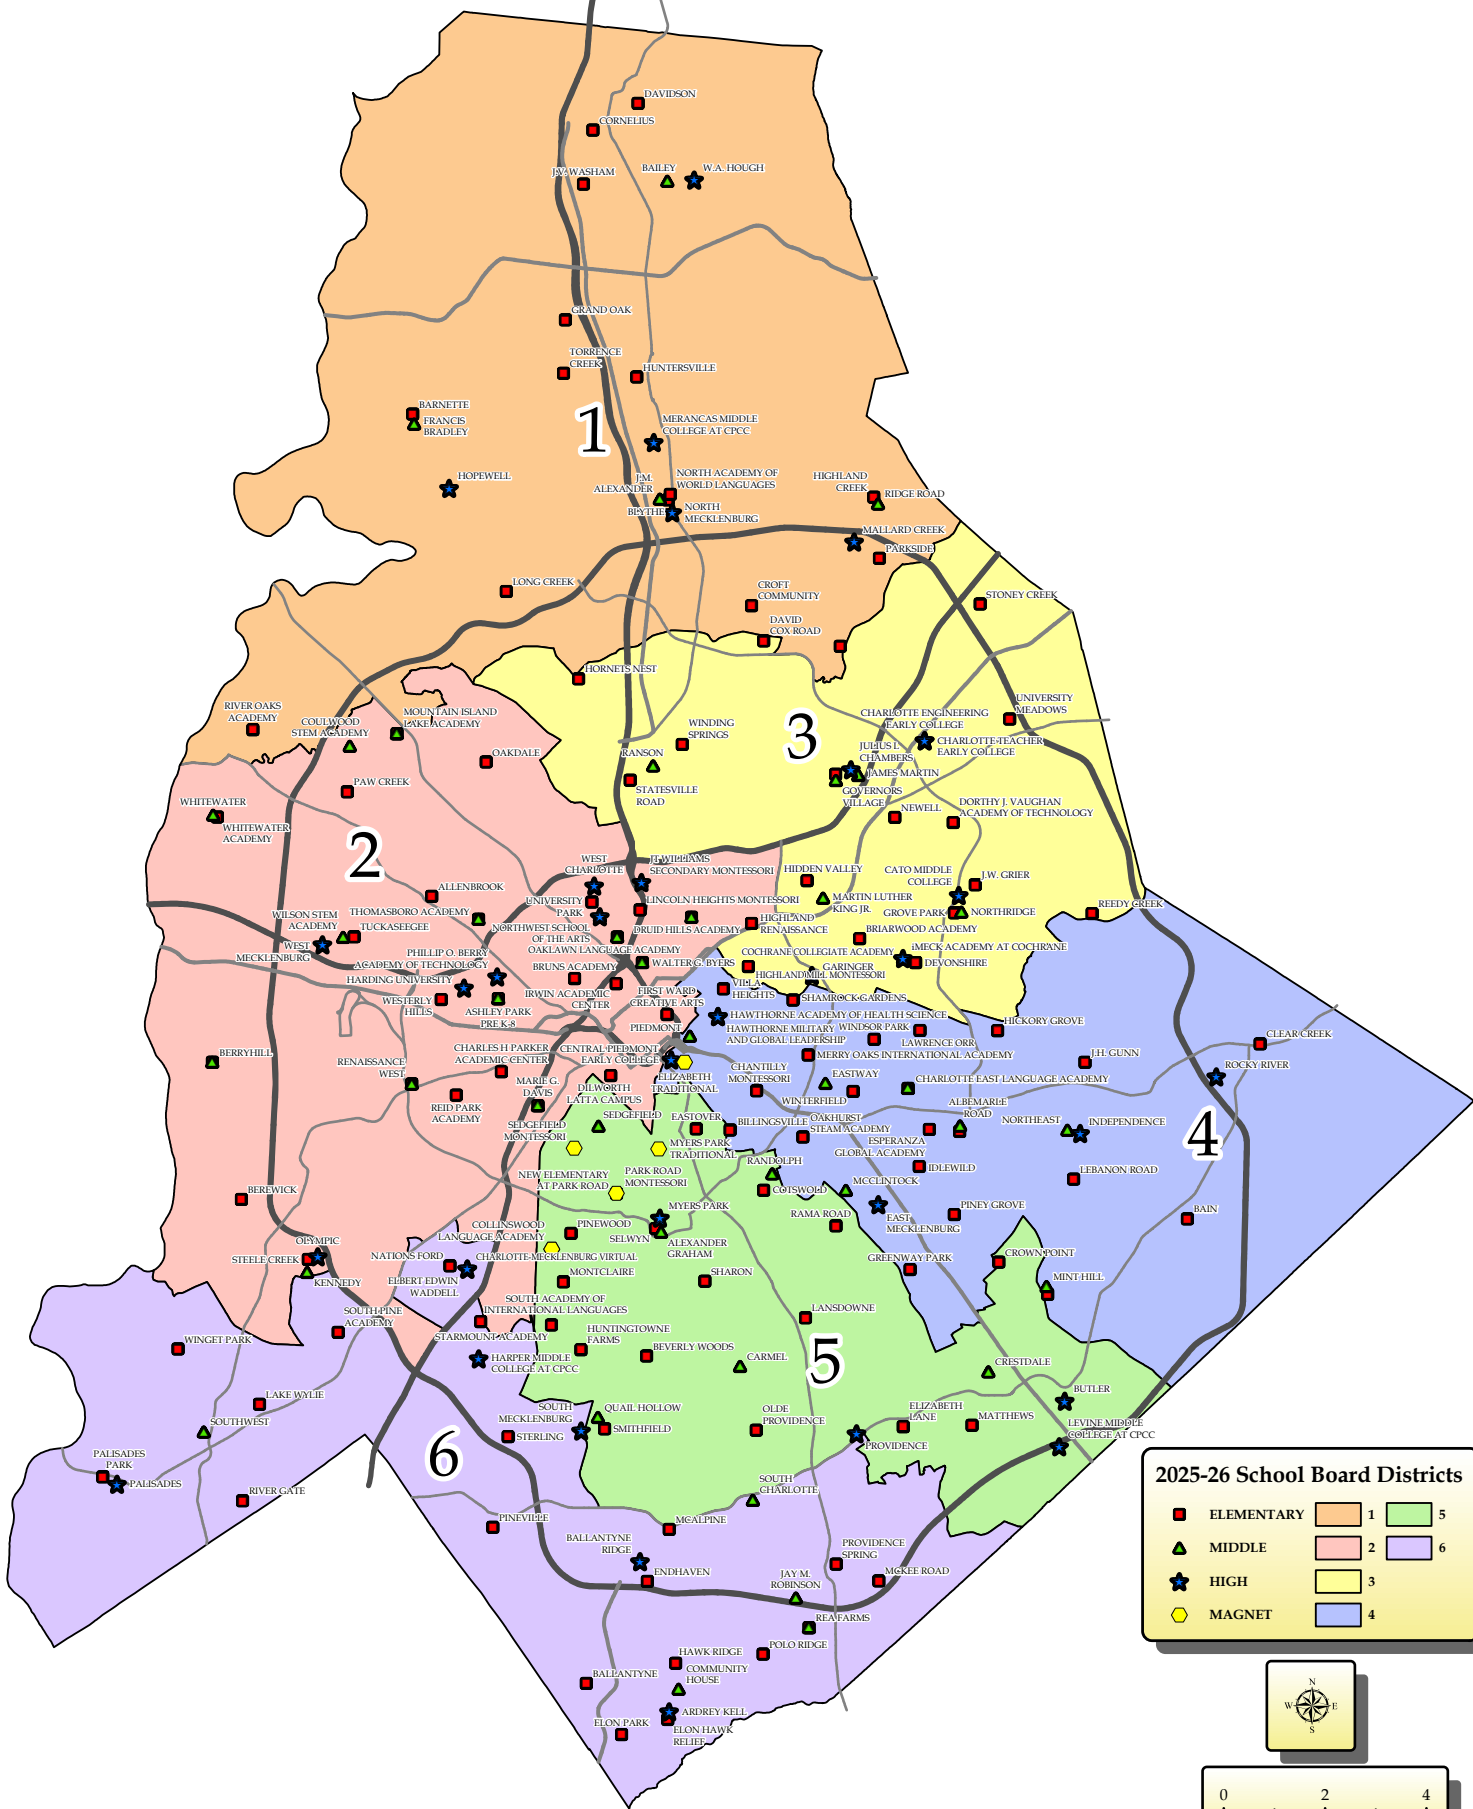

CHARLOTTE-MECKLENBURG SCHOOLS 2025-2026 SCHOOL BOARD DISTRICTS

2025-26 School Board Districts

■ ELEMENTARY	1	5
▲ MIDDLE	2	6
★ HIGH	3	
⬡ MAGNET	4	

Data sources: Mecklenburg County NC, ESRI, CMS.
Map created: JC, May 2025.