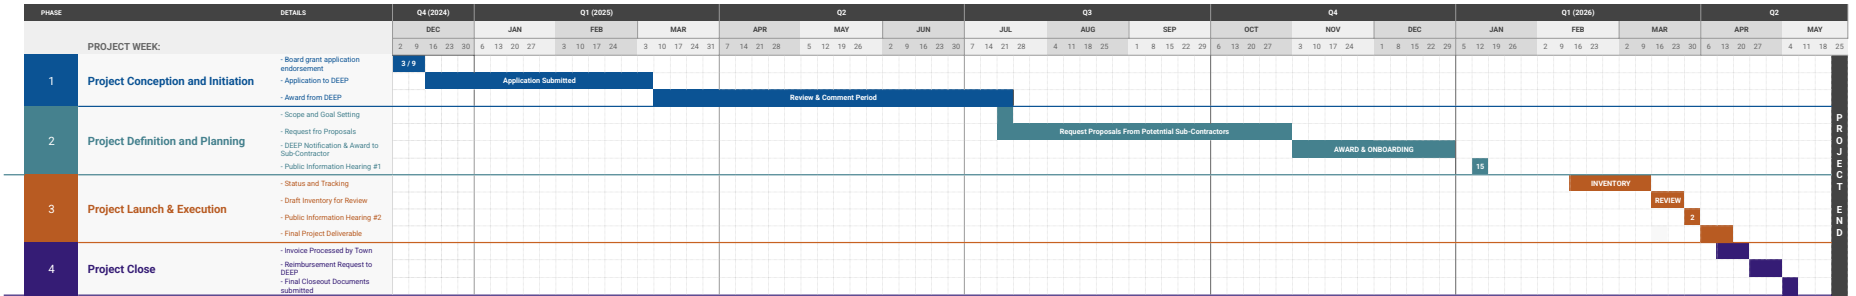

PROJECT TIMELINE

PROJECT TITLE Ellinton Tree Inventory COMPANY NAME Town of Ellington
 PROJECT MANAGER Tom Modzelewski DATE 12/9/25 - UPDATED

PROJECT END