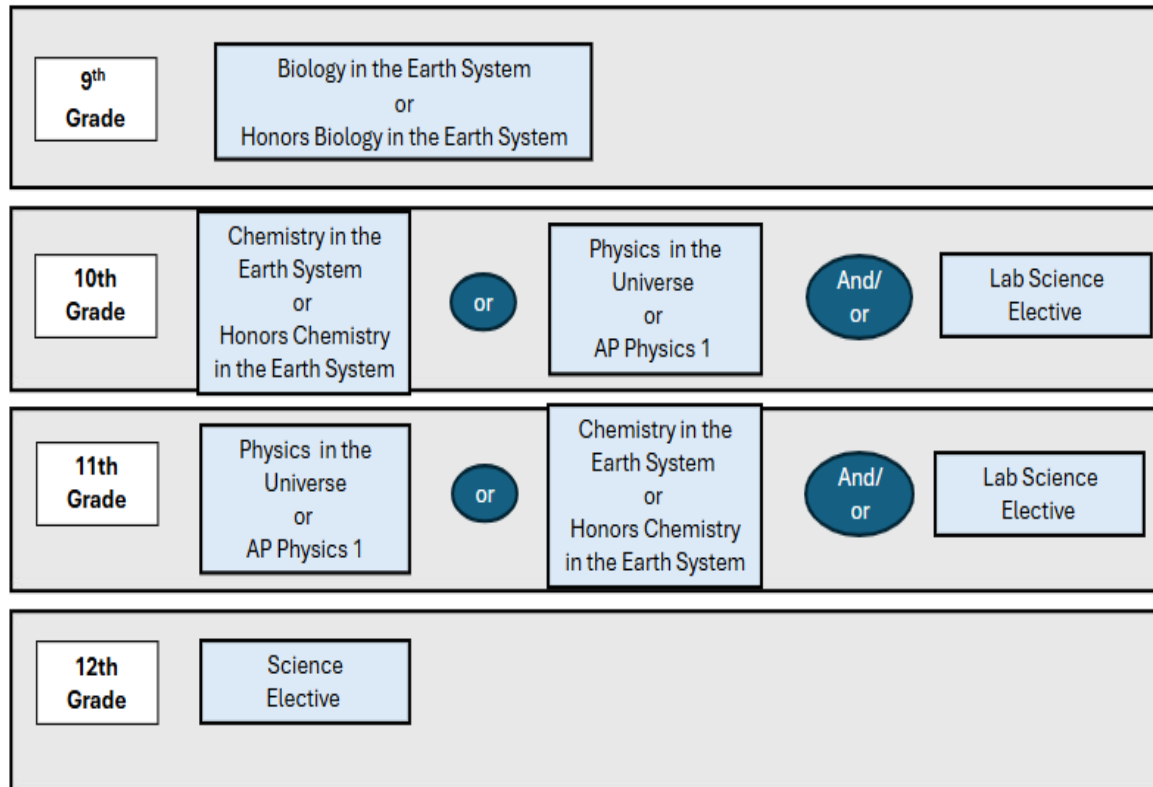

Eastlake High School

Science Course Progression Guide

3 credits required for graduation 2 must be lab science

Science Electives

Year Long

Biotechnology 1**
 Biotechnology 2**
 AP Biology*
 AP Chemistry*
 AP Environmental Science**
 AP Physics 1*
 AP Physics 2*
 Material Science 1**
 Material Science 2**
 Principles of Engineering**
 UW Astronomy 101*

Semester Long

Anatomy & Physiology 1**
 Anatomy & Physiology 2**
 Environmental Botany*
 Forensics 1**
 Forensics 2**
 Marine Science**
 Robotics 1**
 Robotics 2**

Key

*indicates Lab science
 + indicates CTE dual credit