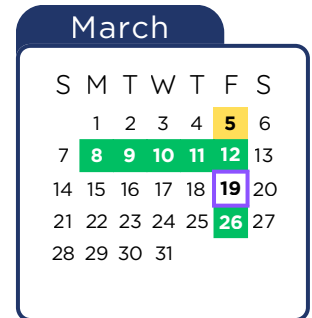

## Dates & Holidays

Aug 4-5	New Employee Orientation (No School)
Aug 6-17	Professional Learning (No School)
Aug 18	First Day of School
Sep 7	Labor Day (No School)
Oct 12	Professional Learning (No School)
Oct 13	Parent Teacher Conference (No School)
<b>Oct 16</b>	<b>End of Grading Cycle 1</b>
Nov 9	Professional Learning (No School)
Nov 23-27	Thanksgiving Break (No School)
<b>Dec 18</b>	<b>End of Grading Cycle 2 Professional Learning (No School)</b>
Dec 21 - Jan 1	Winter Break (No School)
Jan 4-5	Professional Learning (No School)
Jan 6	First Day of Second Semester
Jan 18	MLK, JR. Day (No School)
Feb 15	Prof. Learning & Parent/Teacher Conf. (No School)
Feb 26	Bad Weather Day (No School)
Mar 5	Professional Learning (No School)
Mar 8-12	Spring Break (No School)
<b>Mar 19</b>	<b>End of Grading Cycle 3</b>
Mar 26	Good Friday (No School)
Apr 30	Bad Weather Day (No School)
<b>May 26</b>	<b>End of Grading Cycle 4 (Early Release)</b>
May 27-28	Staff Work Days
May 31	Memorial Day (No School)
Jun 7-25	Summer Learning