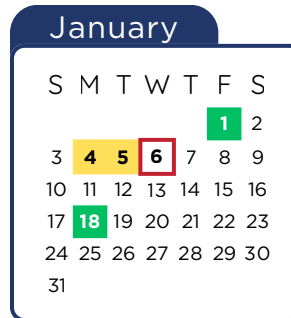

## Dates & Holidays

Aug 4-5	New Employee Orientation (No School)
Aug 6-17	Professional Learning (No School)
Aug 18	First Day of School
Sep 7	Labor Day (No School)
Oct 12	Professional Learning (No School)
Oct 13	Parent Teacher Conference (No School)
<b>Oct 16</b>	<b>End of Grading Cycle 1</b>
Nov 9	Professional Learning (No School)
Nov 23-27	Thanksgiving Break (No School)
<b>Dec 18</b>	<b>End of Grading Cycle 2 Professional Learning (No School)</b>
Dec 21 - Jan 1	Winter Break (No School)
Jan 4-5	Professional Learning (No School)
Jan 6	First Day of Second Semester
Jan 18	MLK, JR. Day (No School)
Feb 15	Prof. Learning & Parent/Teacher Conf. (No School)
Feb 26	Bad Weather Day (No School)
Mar 5	Professional Learning (No School)
Mar 8-12	Spring Break (No School)
<b>Mar 19</b>	<b>End of Grading Cycle 3</b>
Mar 26	Good Friday (No School)
Apr 30	Bad Weather Day (No School)
<b>May 26</b>	<b>End of Grading Cycle 4 (Early Release)</b>
May 27-28	Staff Work Days
May 31	Memorial Day (No School)
Jun 7-25	Summer Learning