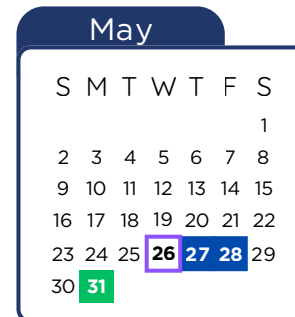

## Dates & Holidays

Aug 4-5	New Employee Orientation (No School)
Aug 6-17	Professional Learning (No School)
Aug 18	First Day of School
Sep 7	Labor Day (No School)
Oct 12	Professional Learning (No School)
Oct 13	Parent Teacher Conference (No School)
<b>Oct 16</b>	<b>End of Grading Cycle 1</b>
Nov 9	Professional Learning (No School)
Nov 23-27	Thanksgiving Break (No School)
<b>Dec 18</b>	<b>End of Grading Cycle 2 Professional Learning (No School)</b>
Dec 21 - Jan 1	Winter Break (No School)
Jan 4-5	Professional Learning (No School)
Jan 6	First Day of Second Semester
Jan 18	MLK, JR. Day (No School)
Feb 15	Prof. Learning & Parent/Teacher Conf. (No School)
Feb 26	Bad Weather Day (No School)
Mar 5	Professional Learning (No School)
Mar 8-12	Spring Break (No School)
<b>Mar 19</b>	<b>End of Grading Cycle 3</b>
Mar 26	Good Friday (No School)
Apr 30	Bad Weather Day (No School)
<b>May 26</b>	<b>End of Grading Cycle 4 (Early Release)</b>
May 27-28	Staff Work Days
May 31	Memorial Day (No School)
Jun 7-25	Summer Learning