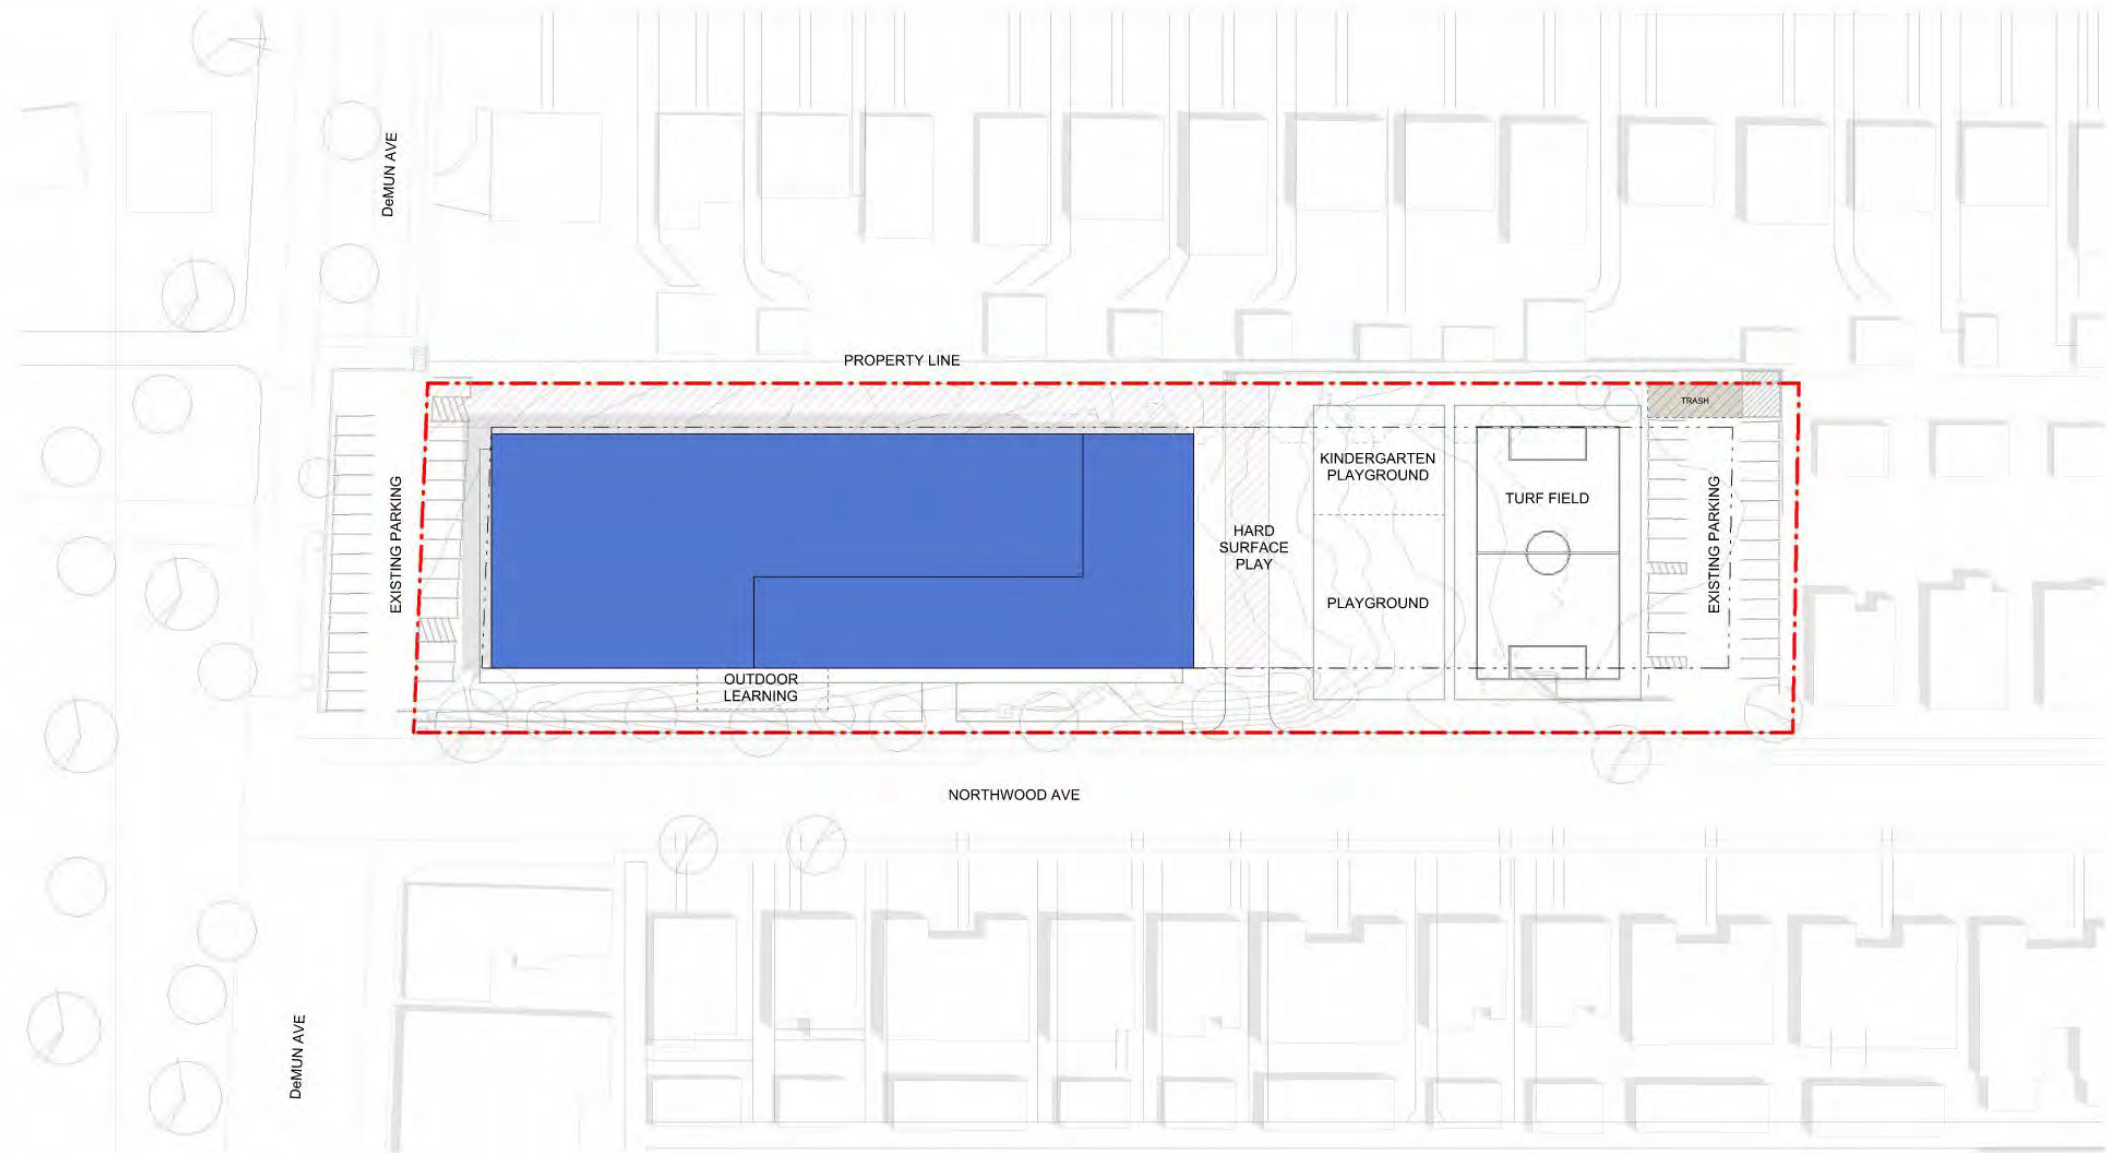

Captain Elementary School

Captain Elementary School Existing Site Plan

Arundel Pl

EL -18

EL -15

EL -10

EL -5

EL -3

EL +0

Northwood Ave

De Mun Ave

Concordia Park

In Progress Draft

CAPTAIN ELEMENTARY SCHOOL
12/10/25
IN-PROGRESS DRAFT

SITE PLAN

Perkins&Will

Captain Elementary School Floor Plans

Level 3

Level 2

Level 1

EXISTING

PROPOSED