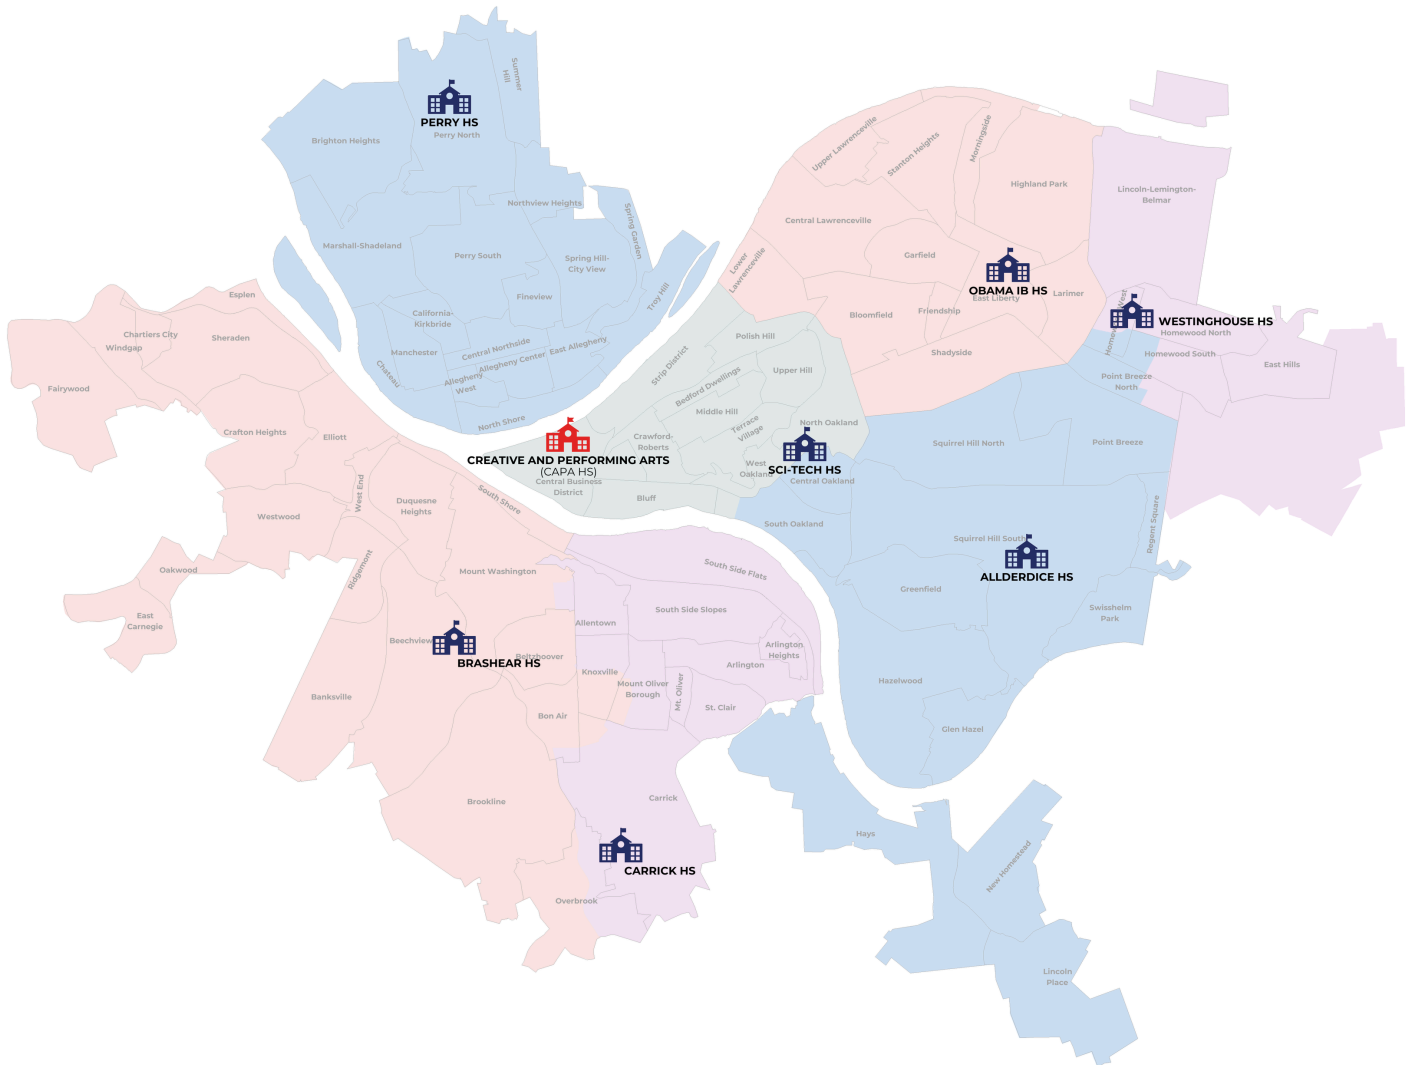

ATTENDANCE ZONES & FEEDER PATTERNS

HIGH SCHOOLS ATTENDANCE ZONE MAPS

HS = HIGH SCHOOL (9-12)

MAGNET SCHOOL