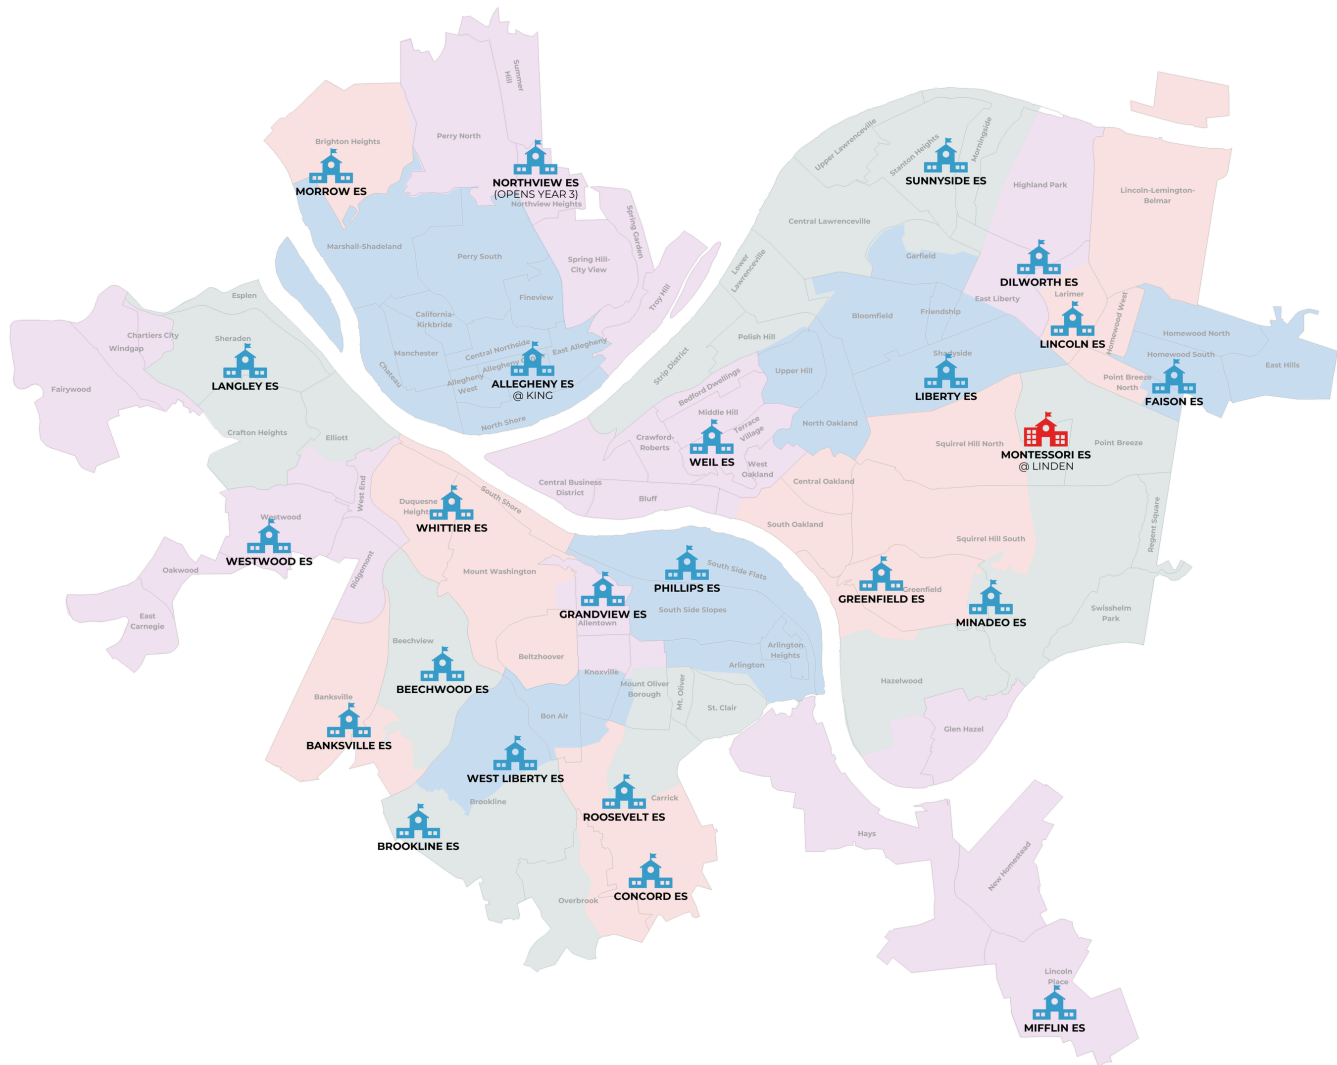

# ATTENDANCE ZONES & FEEDER PATTERNS

## UPDATED ELEMENTARY SCHOOLS ATTENDANCE ZONE MAPS

ES = ELEMENTARY SCHOOL (K-5)

MAGNET SCHOOL