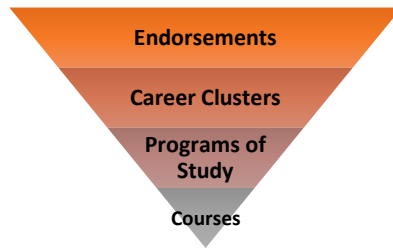

ROMA ISD CTE SUMMARY 2025-2026

All Career & Technical Education (CTE) courses specifically support the Business & Industry, Public Services, STEM, and Multidisciplinary endorsement categories for the Foundation High School Program + Endorsement graduation plan. Roma ISD offers over 100 unique CTE courses in grades 8 through 12. The following definitions may assist you in understanding how CTE courses and programs fit within the graduation plan.

Endorsements: Endorsements consist of a related series of courses that are grouped by interest or skill set. They provide students with in-depth knowledge of a subject area. There are five (5) endorsement areas:

- Arts and Humanities
- Business and Industry (CTE)
- Multi-Disciplinary Studies (CTE)
- Public Service (CTE)
- STEM- Science, Technology, Engineering, and Mathematics (CTE)

CTE Career Clusters: A career cluster is a group of careers that share a common theme. Fourteen (14) Texas-identified career clusters are aligned with the five (5) Endorsement categories. For the 2025-2026 school year, Roma ISD will offer 12 Career Clusters.

Programs of Study: A program of study is a coordinated, non-duplicative sequence of courses that progress in specificity, beginning with all aspects of an industry and leading to more occupation-specific instruction. For the 2025-2026 school year, Roma ISD will offer 20 Programs of Study.