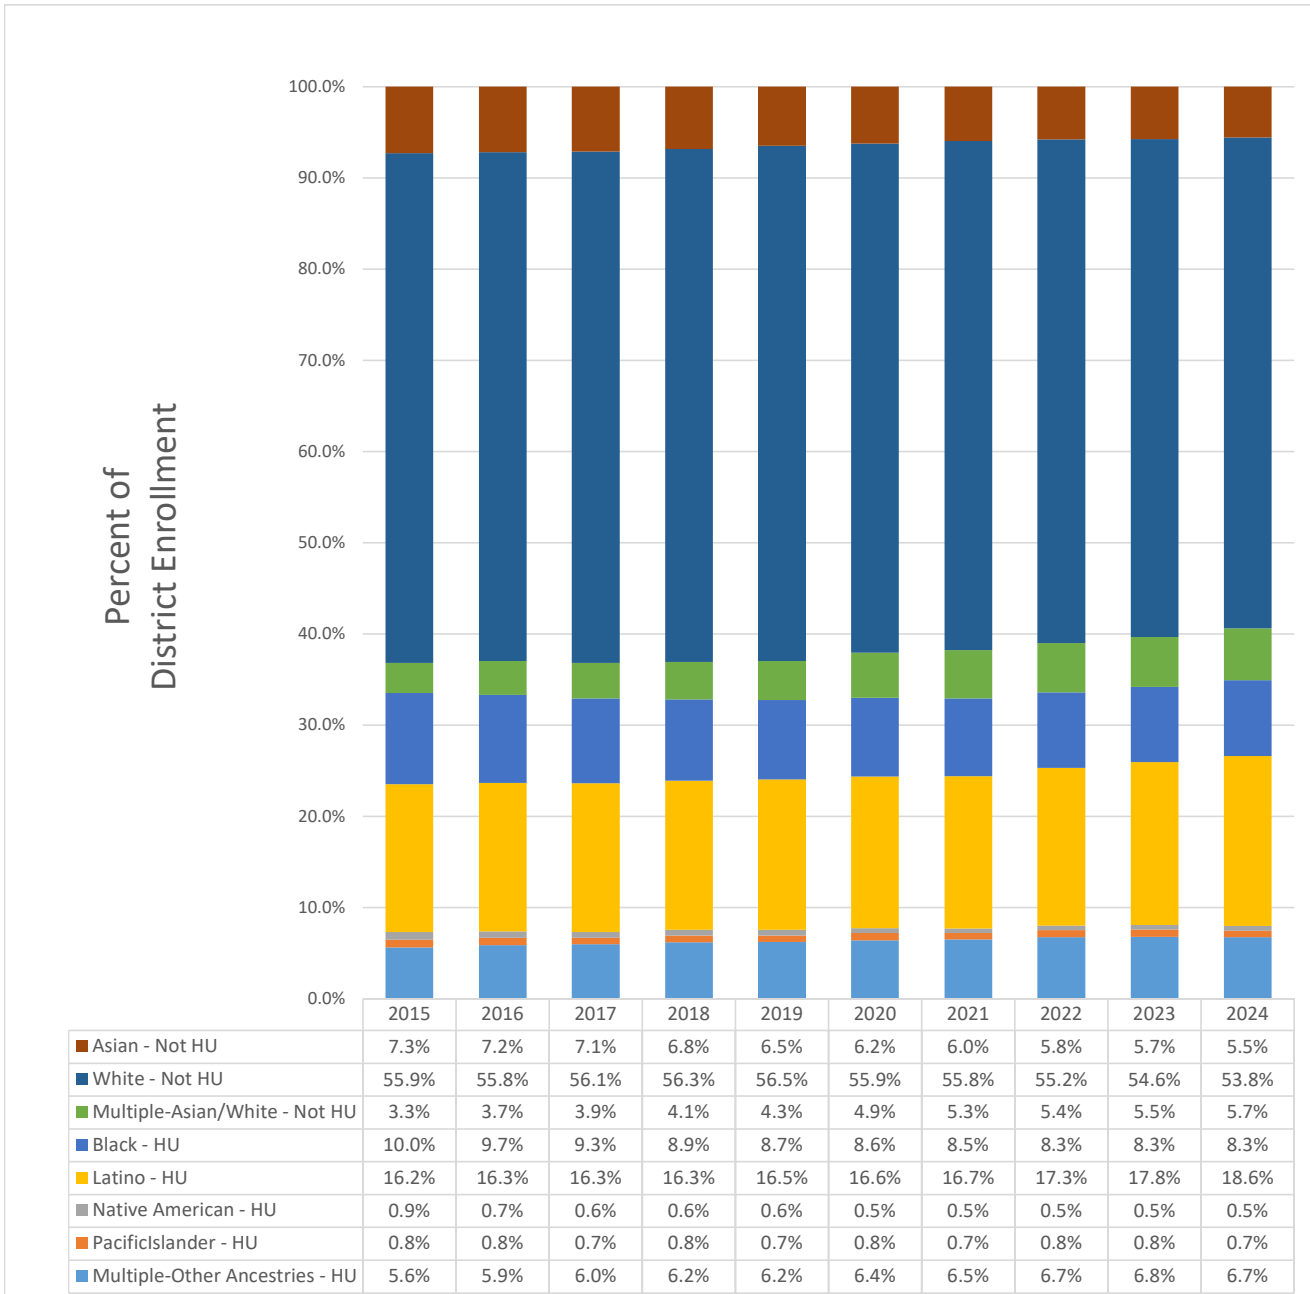

Portland Public Schools

Student Enrollment by Race/Ethnicity and Historically Underserved Races, 2015-16 to 2024-25

Enrollment data are based on or about October 1st, as reported in the Period 1 Cumulative Average Daily Membership state report and student information system (SIS) each year.

Historically Underserved (HU) Races include: Black, Latino, Native American, Pacific Islander, and any combination of those (Multiple-Other Ancestries).