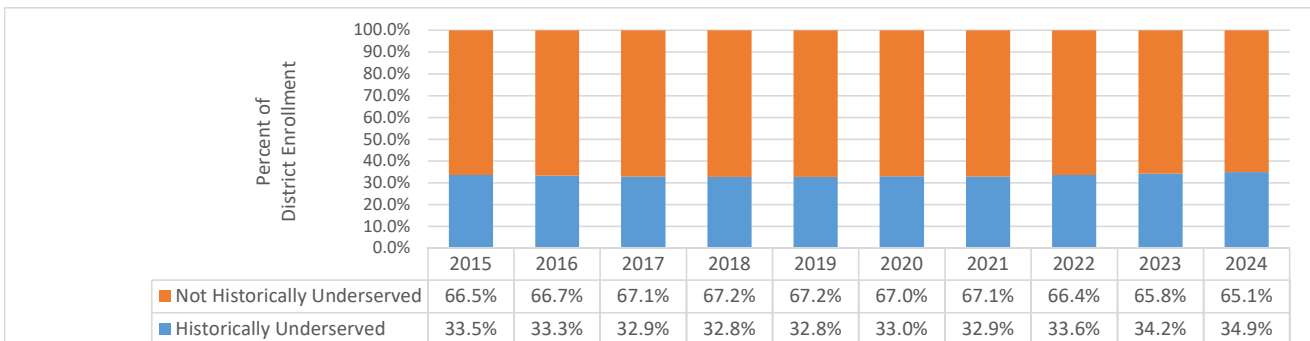

Portland Public Schools

Student Enrollment by Race/Ethnicity and Historically Underserved Races, 2015-16 to 2024-25

Enrollment data are based on or about October 1st, as reported in the Period 1 Cumulative Average Daily Membership state report and student information system (SIS) each year.

Historically Underserved (HU) Races include: Black, Latino, Native American, Pacific Islander, and any combination of those (Multiple-Other Ancestries).