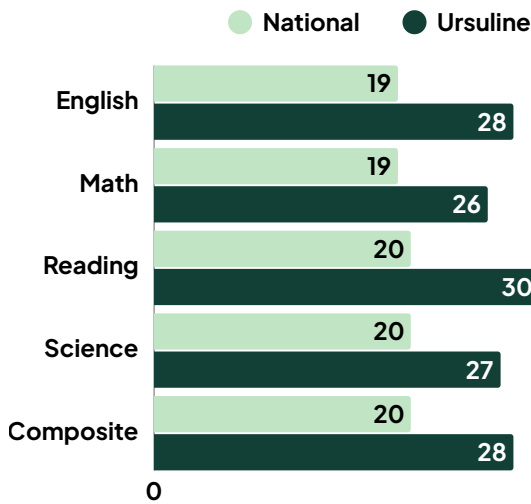

ACT AVERAGES

Class of 2025