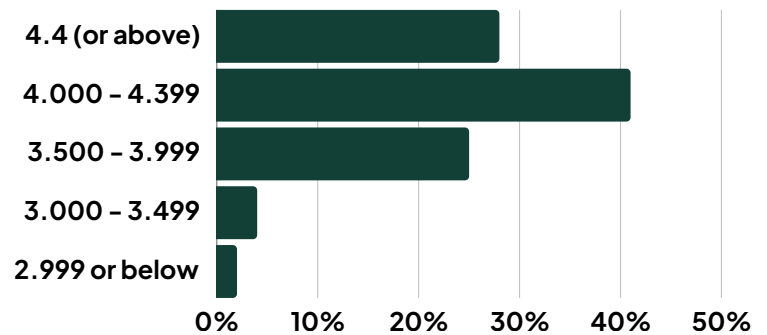

ADVANCED PLACEMENT

Enrollment open to all students grades 9-12. **352** students completed **686** exams in **22** AP subject areas. *AP exams were taken in May 2025.

A total of **135** Ursuline students earned the distinction of AP Scholar, demonstrating exceptional achievement on college-level coursework and exams across a wide range of subject areas.

'24-'25 AP Honor Roll Designation: Platinum

NATIONAL MERIT

Class of 2023

2 Finalists
7 Commended Scholars

Class of 2025

4 Commended Scholars

Class of 2024

4 Finalists
9 Commended Scholars

Class of 2026

5 Semifinalists
11 Commended Scholars

CLASS OF 2025 GRADE DISTRIBUTION

Ursuline does not rank students due to the similar abilities within our small, select population. Our strength is such that even students in our fifth quintile have a solid academic foundation and have performed very well in competitive colleges.