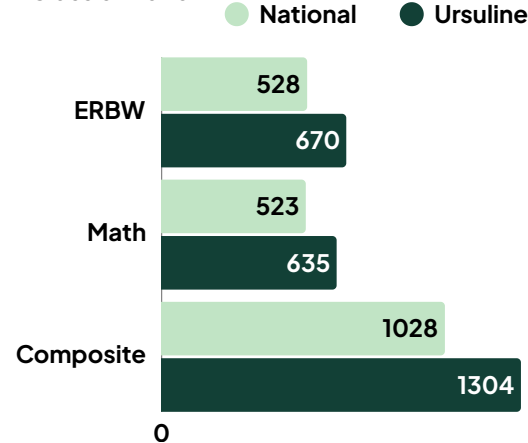

SAT AVERAGES

Class of 2025

GPA/GRADE SCALE

99-100	A+	4.34	5.00
92-98	A	4.00	4.67
90-91	A-	3.66	4.33
88-89	B+	3.34	4.00
84-87	B	3.00	3.67
82-83	B-	2.66	3.33
80-81	C+	2.34	3.00
78-79	C	2.00	2.67
76-77	C-	1.66	2.33
74-75	D+	1.34	2.00
72-73	D	1.00	1.67
70-71	D-	0.66	1.33
69 ≤	F	0.00	0.00

Grade point averages are based on final grades and are computed at the end of each year. For all college preparatory level classes, a 4+ point system is used; for Honors/AP level courses, quality points are given on a 5 point scale.

ADVANCED PLACEMENT

Enrollment open to all students grades 9-12. **352** students completed **686** exams in **22** AP subject areas. *AP exams were taken in May 2025.

A total of **135** Ursuline students earned the distinction of AP Scholar, demonstrating exceptional achievement on college-level coursework and exams across a wide range of subject areas.

'24-'25 AP Honor Roll Designation: Platinum

NATIONAL MERIT

Class of 2023

2 Finalists
7 Commended Scholars

Class of 2025

4 Commended Scholars

Class of 2024

4 Finalists
9 Commended Scholars

Class of 2026

5 Semifinalists
11 Commended Scholars