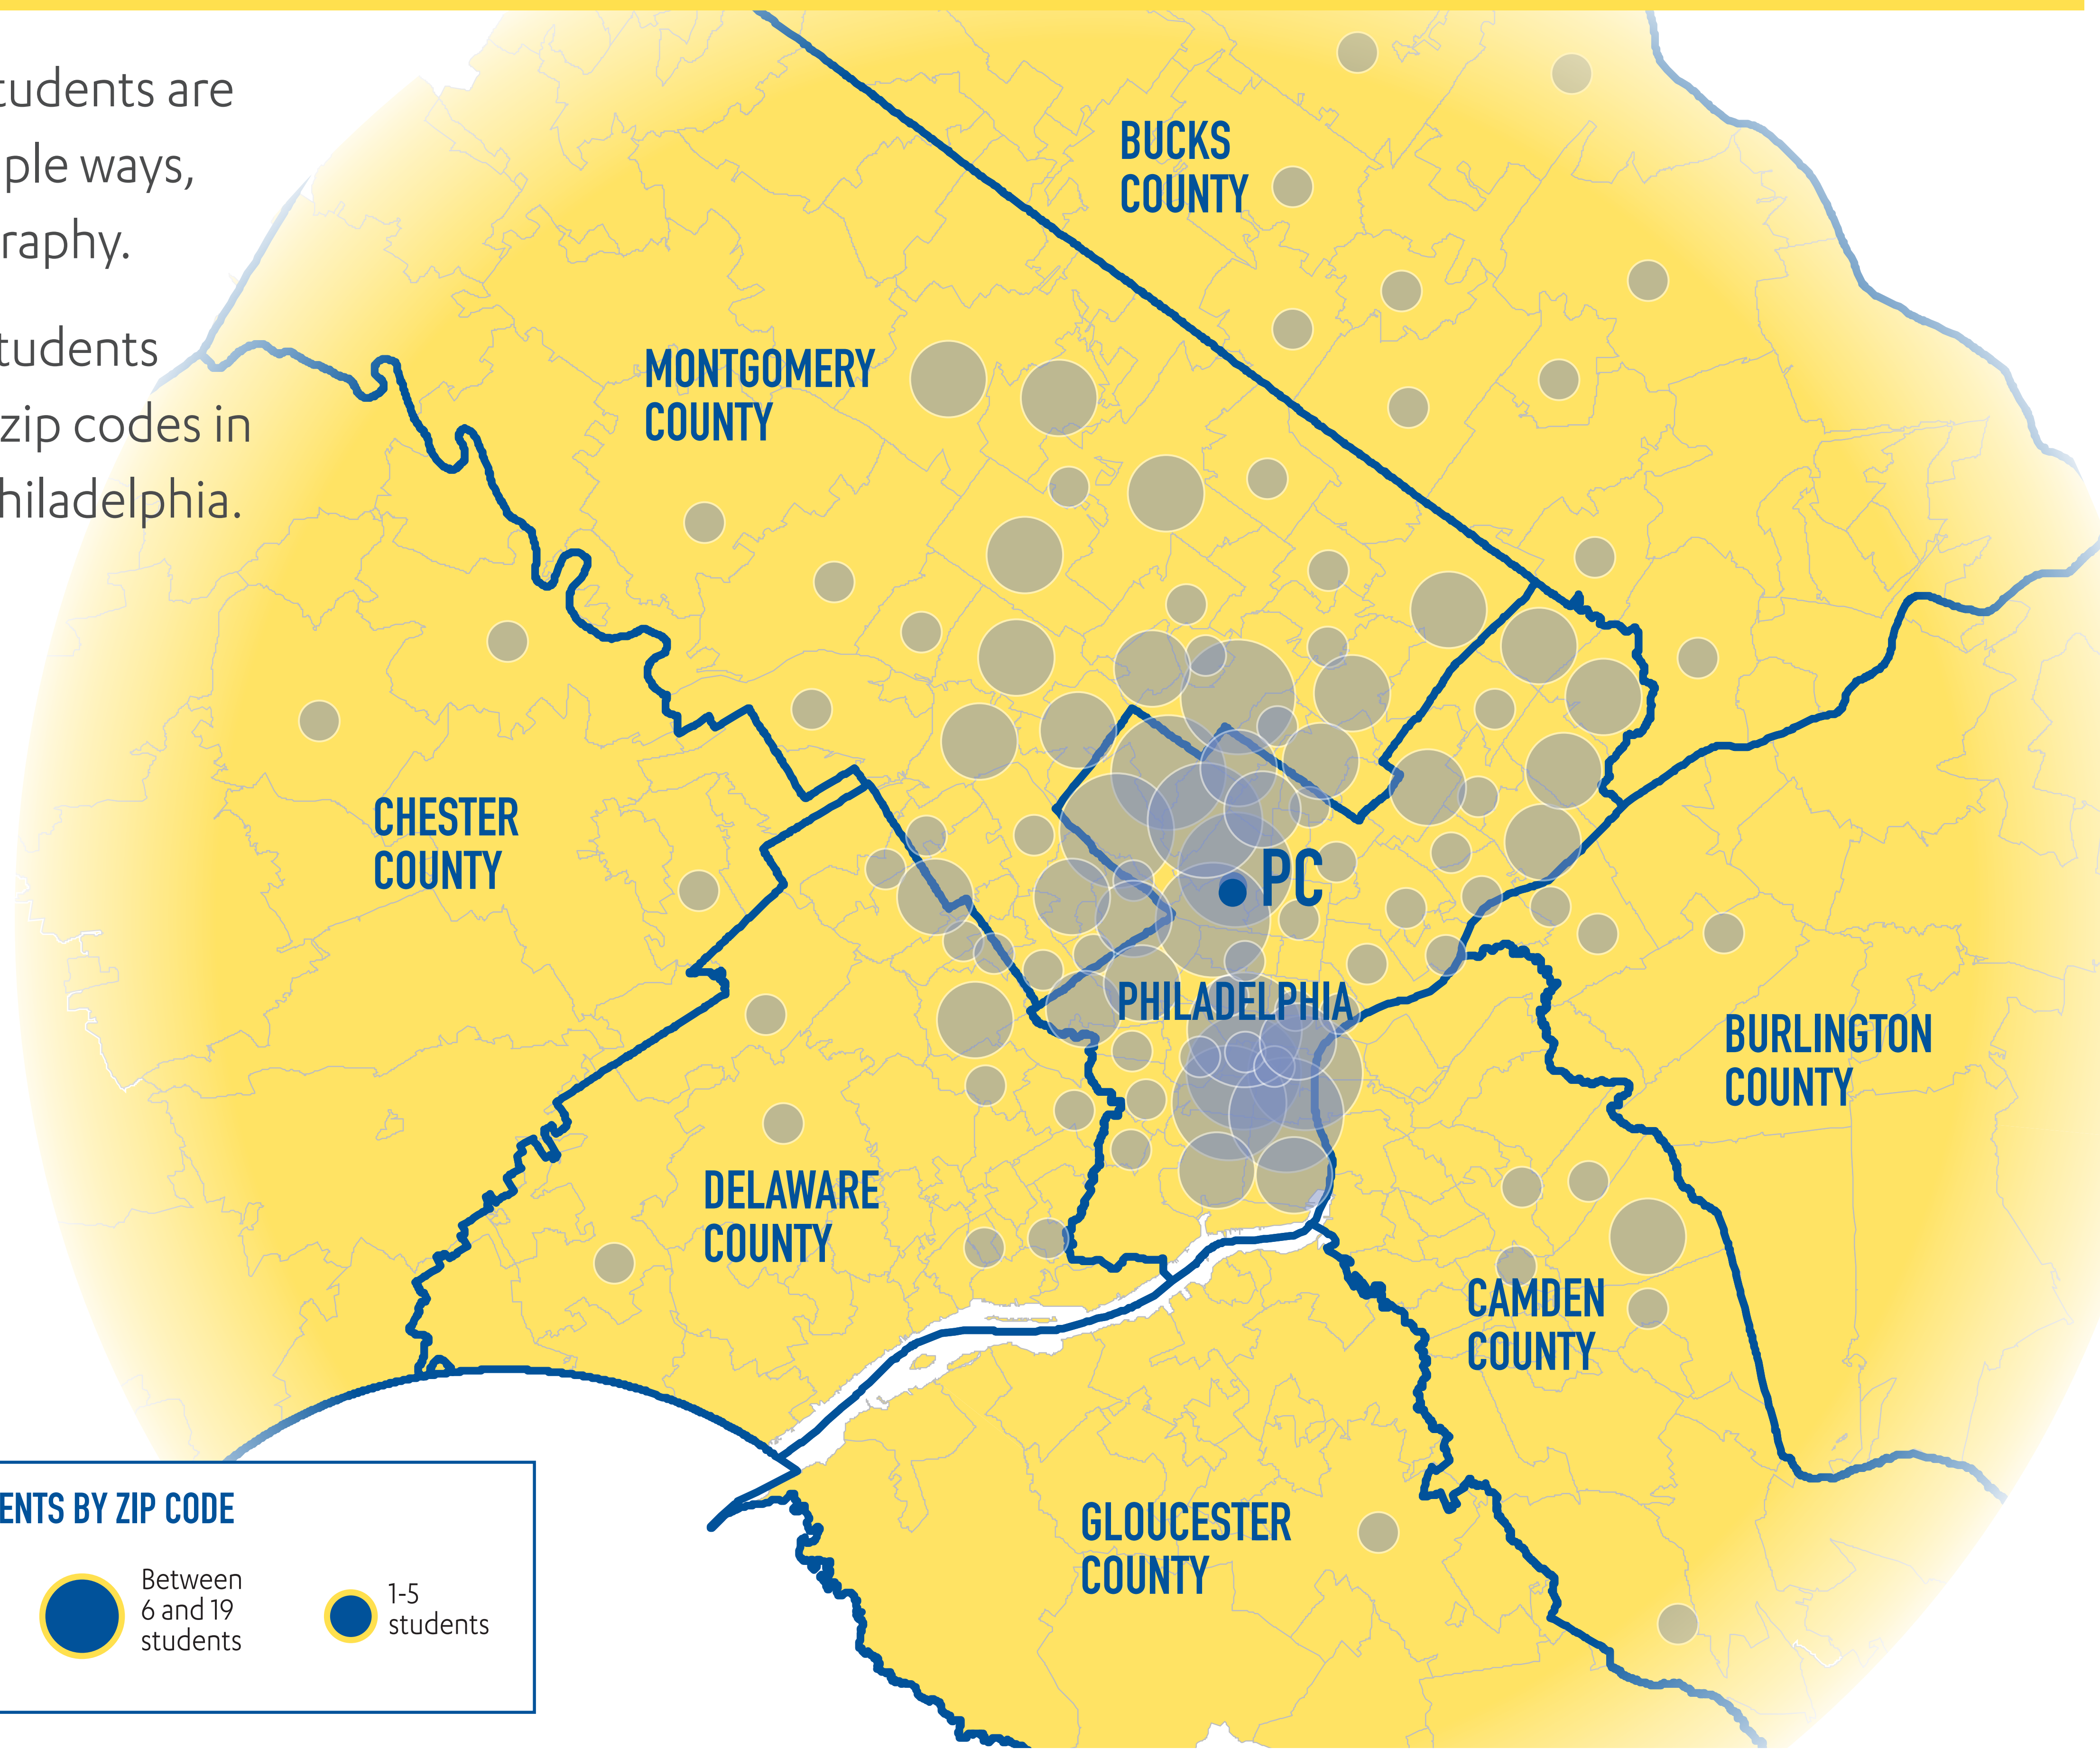

PENN CHARTER'S GEOGRAPHIC DIVERSITY

Penn Charter students are diverse in multiple ways, including geography.

In 2025-2026, students came from 107 zip codes in metropolitan Philadelphia.

PENN CHARTER STUDENTS BY ZIP CODE

 20 students or more
  Between 6 and 19 students
  1-5 students

In Pennsylvania

BUCKS COUNTY

Municipality	Zip	Students
Doylestown	18902	1
Chalfont	18914	1
Jamison	18929	2
Perkasie	18944	3
Richboro	18954	2
Churchville	18966	1
Warwick	18974	1
Warrington	18976	3
Bensalem	19020	1

CHESTER COUNTY

Municipality	Zip	Students
Coatesville	19320	2
Kennett Square	19348	2
Chester Springs	19425	1

DELAWARE COUNTY

Municipality	Zip	Students
Ardmore	19003	6
Drexel Hill	19026	2
Lansdowne	19050	1
Media	19063	1
Springfield	19064	3
Newtown Square	19073	1
Havertown	19083	5
Villanova/ Radnor/ Wayne	19085	3

MONTGOMERY COUNTY

Municipality	Zip	Students
Roslyn/Abington	19001	3
Maple Glen/ Ambler/ L'Gwynedd	19002	12
Bala Cynwyd	19004	17
Huntingdon Valley	19006	4
Bryn Mawr	19010	8
Cheltenham	19012	5
Dresher	19025	1
Elkins Park	19027	17
Flourtown	19031	3
Fort Washington	19034	3
Gladwyne	19035	12
Glenside/ Wyndmoor	19038	70
Haverford	19041	5
Horsham	19044	2
Meadowbrook	19046	18
Merion	19066	5
Narberth/ Penn Valley	19072	11
Oreland	19075	5
Willow Grove	19090	1
Wyncote	19095	3
Wynnewood	19096	5
East Norriton	19401	3
Audubon/ Eagleville/ Norristown	19403	5
Blue Bell	19422	15
Conshohocken	19428	7
Harleysville	19438	2
Lafayette Hill	19444	11
Lansdale	19446	5
North Wales	19454	4
Plymouth Meeting	19462	14