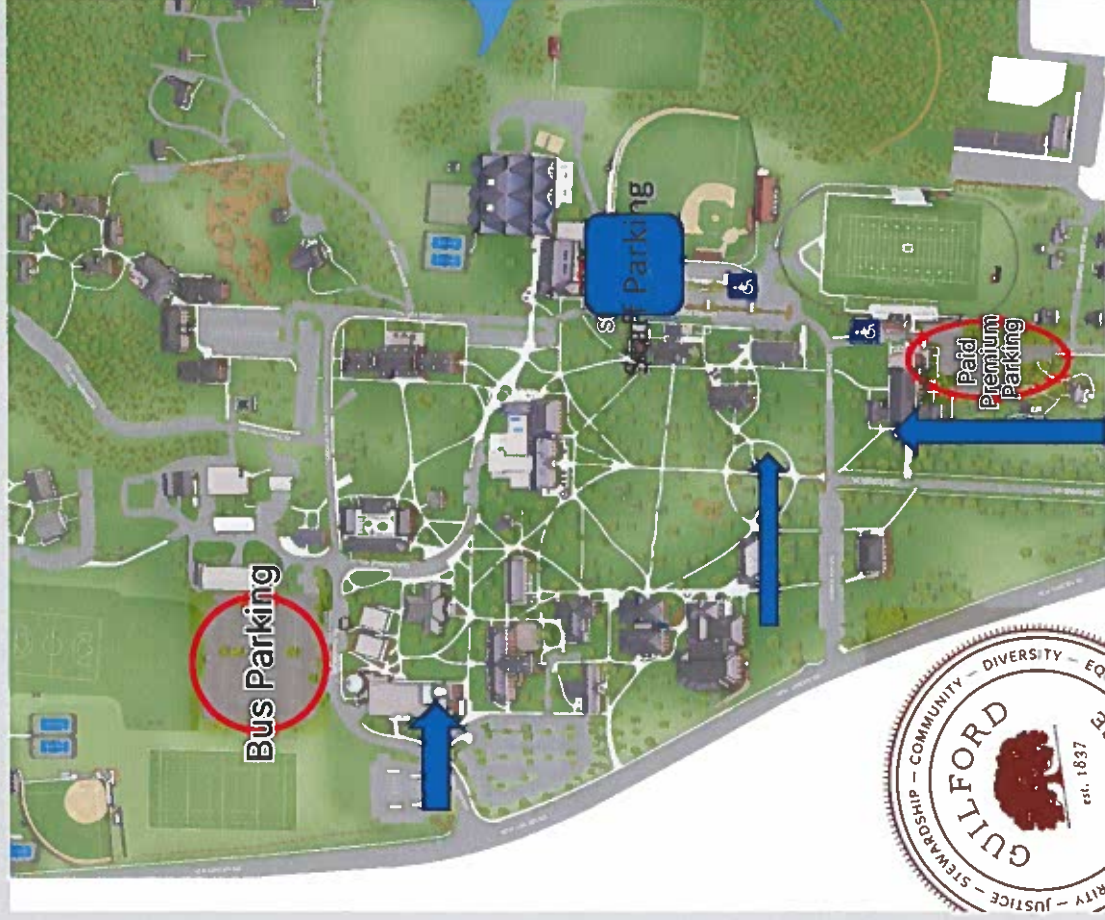

Spectator & Parking & Entrance

**Team Bus
Drop-Off and
Bus Parking**

**Drop off by 3rd
base line of
baseball field**

Spectator Parking & Entrance

Premium Parking

[Link to purchase
Premium Parking Pass](#)
- \$21 (Cash Only if
purchasing on site.)

[Link to purchase
Premium
Parking Pass -
\\$21 - Cash
Only if
purchasing on
site.](#)

Pre-Game Introductions & Post-Game Ceremony

FAN SEATING/BENCH AREAS

Locker Rooms

Post-Game Awards

State Runners-Up

- 30 Medals
- 1 Coach's Plaque
- 1 Runner-Up Trophy

Credentials

- Bus Drop-Off Pick-Up
 - Student-Athlete (field access)
 - Players dressed to participate
 - Team Bench – 10 (field access)
 - Non-players (coaches, managers, trainers, etc.)
- Main Gate Pick-Up
 - School Administrator – 3 (field access if needed)
 - VIP – 5 (NO Field Access)