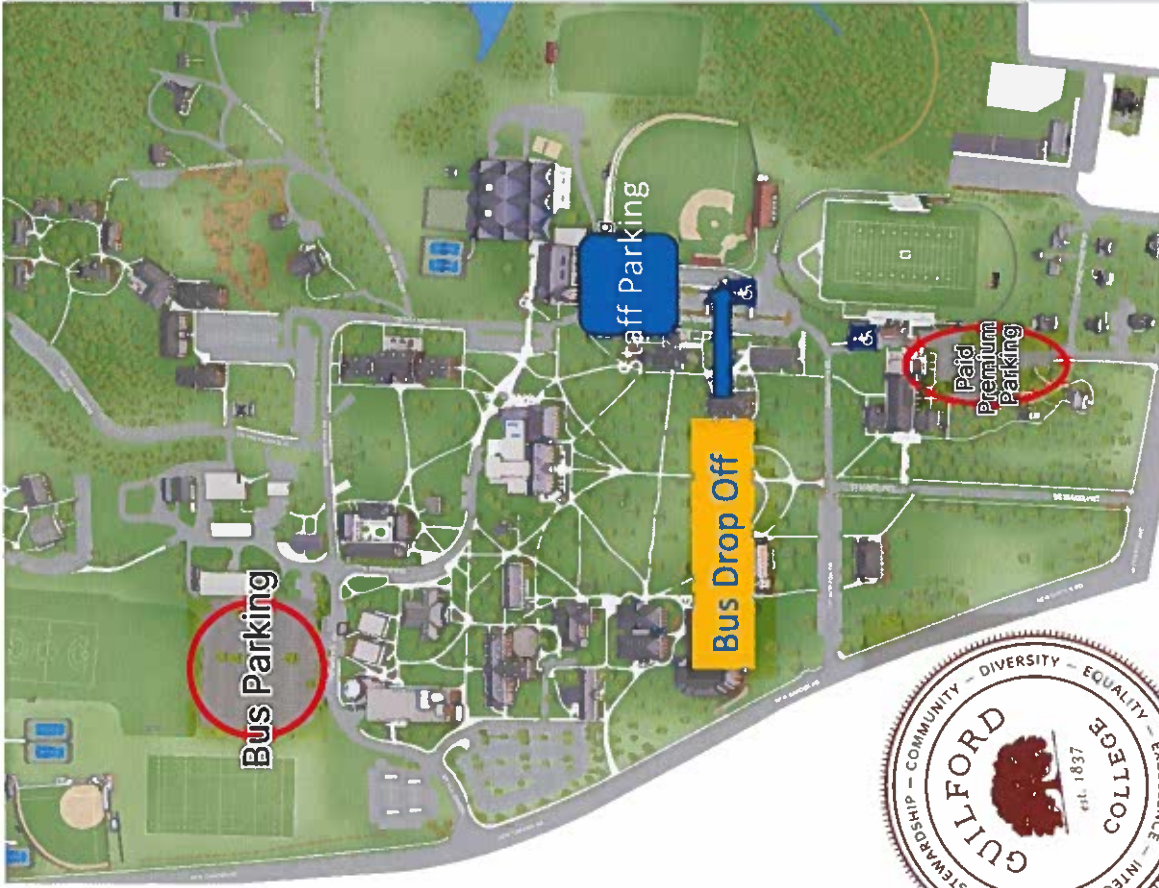

Spectator & Parking & Entrance

**Team Bus
Drop-Off and
Bus Parking**

**Drop off by 3rd
base line of
baseball field**

Spectator Parking & Entrance

Premium Parking

[Link to purchase
Premium Parking Pass](#)
- \$21 (Cash Only if
purchasing on site.)

[Link to purchase
Premium
Parking Pass -
\\$21 - Cash
Only if
purchasing on
site.](#)

Pre-Game Introductions & Post-Game Ceremony

FAN SEATING/BENCH AREAS

Locker Rooms

Post-Game Awards

State Runners-Up

- 30 Medals
- 1 Coach's Plaque
- 1 Runner-Up Trophy

Credentials

- Bus Drop-Off Pick-Up
 - Student-Athlete (field access)
 - Players dressed to participate
 - Team Bench – 10 (field access)
 - Non-players (coaches, managers, trainers, etc.)
- Main Gate Pick-Up
 - School Administrator – 3 (field access if needed)
 - VIP – 5 (NO Field Access)