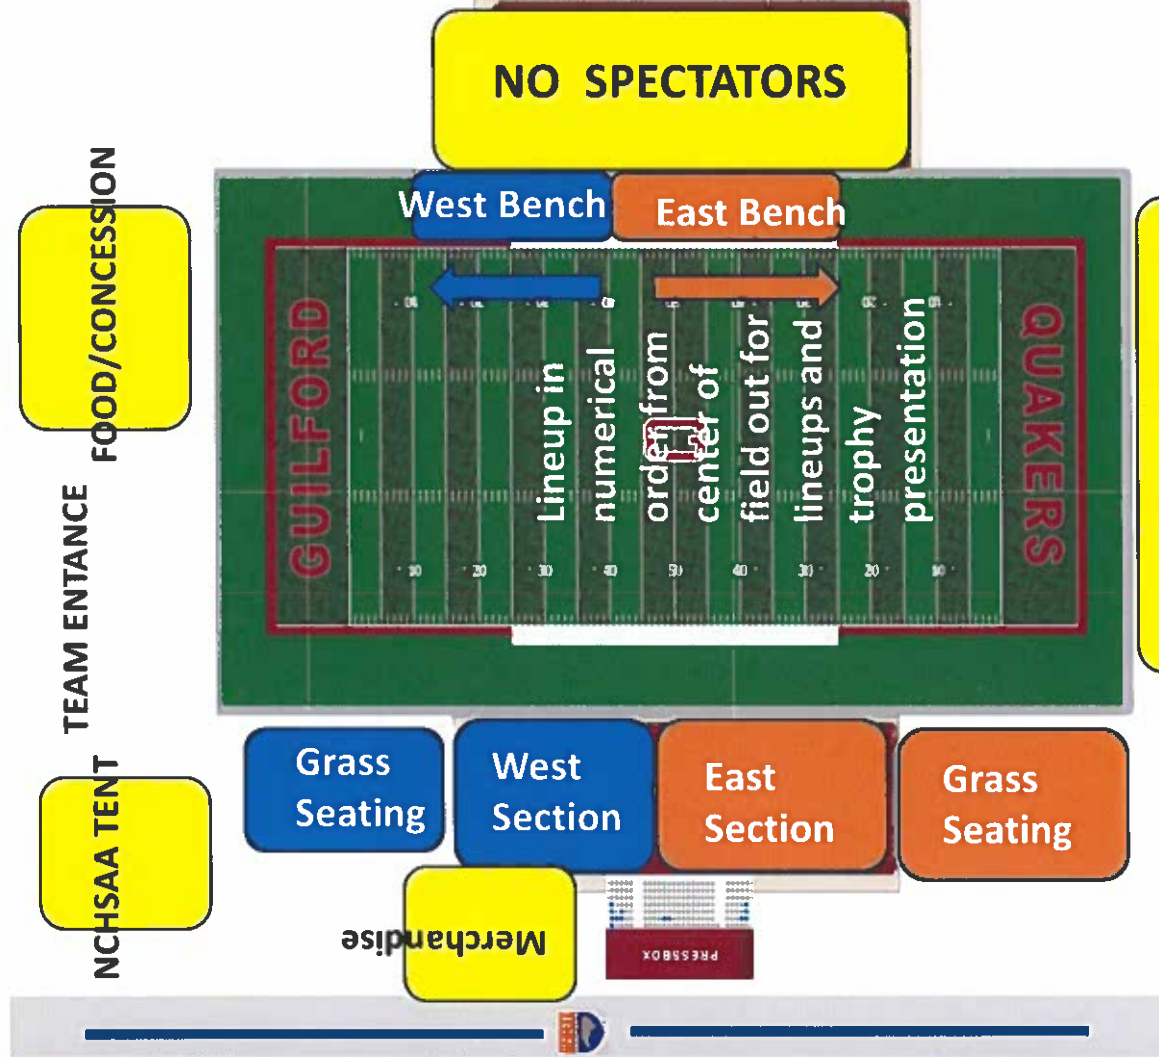

Spectator & Parking & Entrance

**Team Bus
Drop-Off and
Bus Parking**

**Drop off by 3rd
base line of
baseball field**

Spectator Parking & Entrance

Premium Parking

[Link to purchase
Premium Parking Pass](#)
- \$21 (Cash Only if
purchasing on site.)

[Link to purchase
Premium
Parking Pass -
\\$21 - Cash
Only if
purchasing on
site.](#)

Pre-Game Introductions & Post-Game Ceremony

FAN SEATING/BENCH AREAS

Locker Rooms

Post-Game Awards

State Runners-Up

- 30 Medals
- 1 Coach's Plaque
- 1 Runner-Up Trophy

Credentials

- Bus Drop-Off Pick-Up
 - Student-Athlete (field access)
 - Players dressed to participate
 - Team Bench – 10 (field access)
 - Non-players (coaches, managers, trainers, etc.)
- Main Gate Pick-Up
 - School Administrator – 3 (field access if needed)
 - VIP – 5 (NO Field Access)