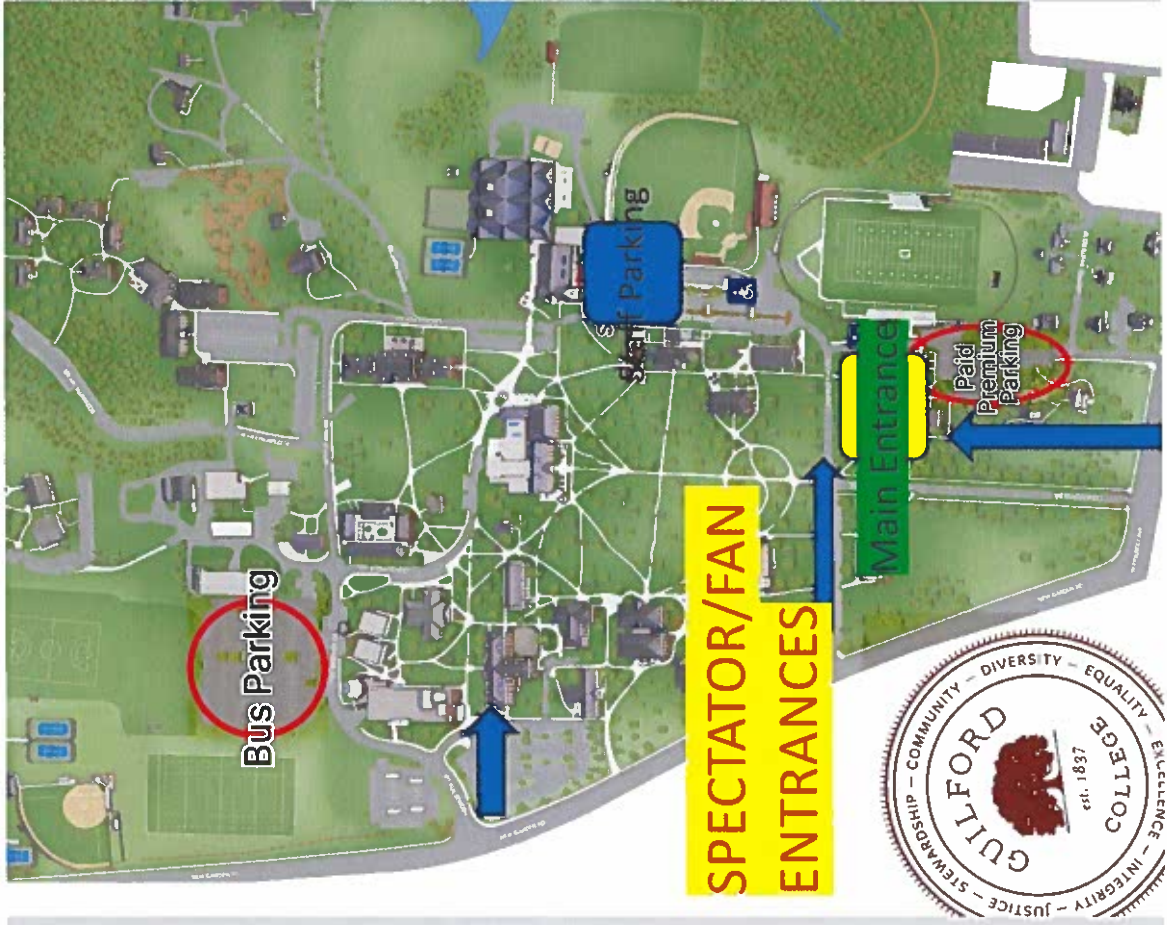

Spectator & Parking & Entrance

**Team Bus
Drop-Off and
Bus Parking**

**Drop off by 3rd
base line of
baseball field**

Spectator Parking & Entrance

Premium Parking

[Link to purchase
Premium Parking Pass](#)
- \$21 (Cash Only if
purchasing on site.)

[Link to purchase
Premium
Parking Pass -
\\$21 - Cash
Only if
purchasing on
site.](#)

Pre-Game Introductions & Post-Game Ceremony

FAN SEATING/BENCH AREAS

Locker Rooms

Post-Game Awards

State Runners-Up

- 30 Medals
- 1 Coach's Plaque
- 1 Runner-Up Trophy

Credentials

- Bus Drop-Off Pick-Up
 - Student-Athlete (field access)
 - Players dressed to participate
 - Team Bench – 10 (field access)
 - Non-players (coaches, managers, trainers, etc.)
- Main Gate Pick-Up
 - School Administrator – 3 (field access if needed)
 - VIP – 5 (NO Field Access)