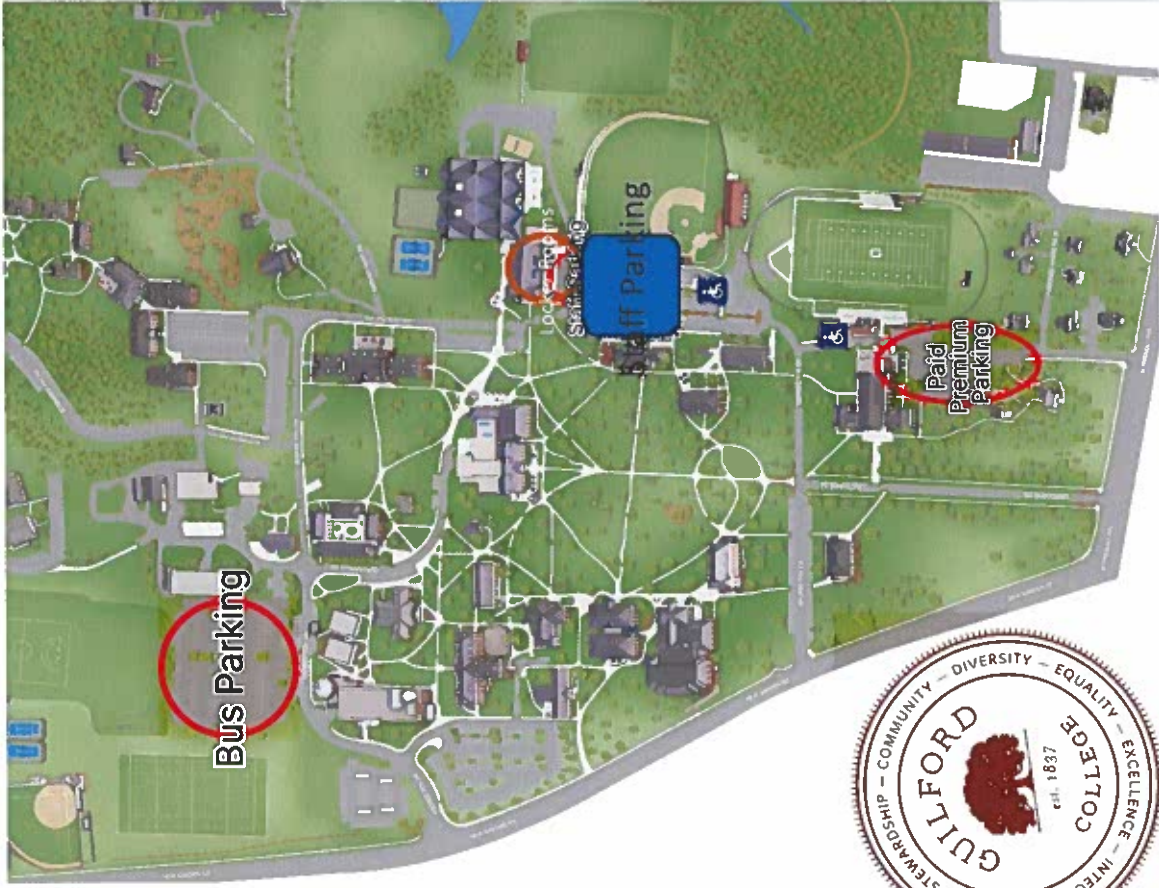

Spectator & Parking & Entrance

**Team Bus
Drop-Off and
Bus Parking**

**Drop off by 3rd
base line of
baseball field**

Spectator Parking & Entrance

Premium Parking

[Link to purchase
Premium Parking Pass](#)
- \$21 (Cash Only if
purchasing on site.)

[Link to purchase
Premium
Parking Pass -
\\$21 - Cash
Only if
purchasing on
site.](#)

Pre-Game Introductions & Post-Game Ceremony

FAN SEATING/BENCH AREAS

Locker Rooms

Post-Game Awards

State Runners-Up

- 30 Medals
- 1 Coach's Plaque
- 1 Runner-Up Trophy

Credentials

- Bus Drop-Off Pick-Up
 - Student-Athlete (field access)
 - Players dressed to participate
 - Team Bench – 10 (field access)
 - Non-players (coaches, managers, trainers, etc.)
- Main Gate Pick-Up
 - School Administrator – 3 (field access if needed)
 - VIP – 5 (NO Field Access)