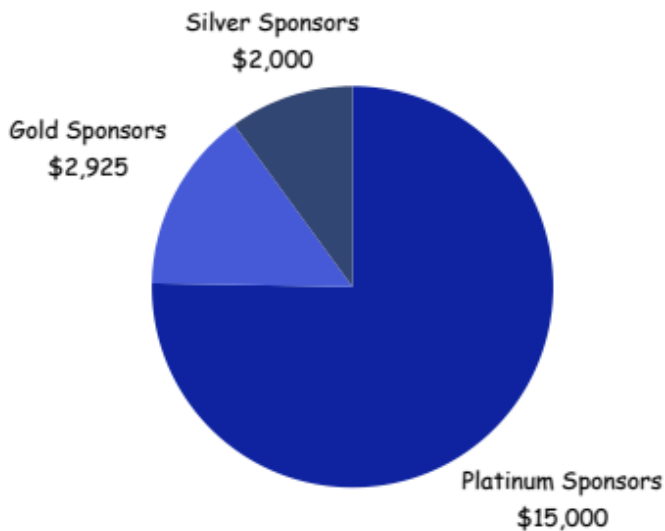

2025-2026 Silverlake PTO Sponsors

Platinum Sponsors

Farmers Insurance, the Acosta Agency
Tropical Smoothie Cafe
Pearland Pediatric Dentistry
Top Grade Learning Center
Mathnasium of Pearland
The Nest School of Pearland
British Swim School and Bumblebee Blinds
Cold Stone Creamery
Brask, Inc.
The Law Office of Jennifer G. Morton
Jeju Island AYCE Korean BBQ & Sushi
Cixi Music Studio
Jersey Mike's Subs
Red Circle Ice Cream
Executive Nails & Spa
Blue Stream Fiber

Silver Sponsors

School of Rock Pearland
Space City Fencing Academy
Jason's Deli
Whitewater Express Car Wash
Sweet and Sassy of Pearland
Ivy Kids of Pearland
Pearland Bicycles
Meadowlake Pet Resort

Gold Sponsors

iCode of Pearland
Reflex Pearland Gymnastics Academy
Dr. Wendy Willet Orthodontics
Wellbeing T50 Fitness
Cedar Trails Wagyu Beef
H-E-B

**$19,925 Total Support
Pledged to the PTO**

The Silverlake Elementary PTO is deeply grateful by the outpouring of support from the local community and overwhelming response to our 2025-2026 Sponsorship Campaign. Please consider supporting them in return.

Your patronage helps strengthen our community and supports the valuable contributions these sponsors make to our school. Thank you for your support!