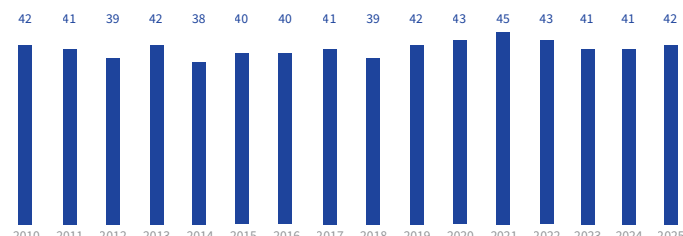

HIGHEST DIPLOMA POINTS AWARDED TO A CANDIDATE

GRADUATION REQUIREMENT	IB PROGRAM (27 CREDITS)	AMERICAN DIPLOMA PROGRAM (25 CREDITS)	LEBANESE PROGRAM (27.75 CREDITS)
ENGLISH	IB ENGLISH A I: LANG. & LIT. (GR. 11) IB ENGLISH A II: LANG. & LIT. SL/HL (GR. 12)	ENGLISH (GR. 9/10/11/12)	
SOCIAL SCIENCES	IB ECONOMICS I (GR. 11) IB ECONOMICS II SL/HL (GR. 12) IB GLOBAL POLITICS I (GR. 11) IB GLOBAL POLITICS II SL/HL (GR. 12) IB PSYCHOLOGY I (GR. 11) IB PSYCHOLOGY II SL/HL (GR. 12)	WORLD HISTORY 1850-1990 (GR. 9) MIDDLE EAST HISTORY 1900-PRESENT (GR. 10) GLOBAL POLITICS (GR. 12) INTRODUCTION TO BUSINESS (GR. 11/12) INTRODUCTION TO PSYCHOLOGY (GR. 12)	LB HISTORY/GEOGRAPHY/CIVICS (GR. 9/12)
MATHEMATICS	IB MATH APPLICATIONS & INTERP SL (GR. 11/12) IB MATH ANALYSIS & APPROACHES SL (GR. 11/12) IB MATH ANALYSIS & APPROACHES HL (GR. 11/12)	ALGEBRA & GEOMETRY (GR. 9) ALGEBRA II (GR. 10) ADP MATH (GR. 11) ADP MATH (GR. 12)	LB MATH (GR. 9/10/11/12)
EXPERIMENTAL SCIENCES	IB BIOLOGY I (GR. 11) IB BIOLOGY II SL/HL (GR. 11/12) IB CHEMISTRY I (GR. 11) IB CHEMISTRY II SL/HL (GR. 11/12) IB PHYSICS I (GR. 11) IB PHYSICS II SL/HL (GR. 12) IB SPORTS, EXERCISE SCIENCES I (GR. 11) IB SPORTS, EXERCISE SCIENCES II SL/HL (GR. 12)	RATED SCIENCE (GR. 9) BIOLOGY (GR. 9/10) CHEMISTRY (GR. 10) PHYSICS (GR. 10) COMPUTER SCIENCE DISCOVERIES (GR. 11/12) ENVIRONMENTAL SYSTEMS SCIENCES (GR. 11/12)	LB BIOLOGY/CHEMISTRY/PHYSICS (GR. 9/12)
WORLD LANGUAGES	IB ARABIC AB INITIO I/II (GR. 11/12) IB ARABIC B I SL/HL (GR. 11) IB ARABIC B II SL/HL (GR. 12) IB FRENCH AB INITIO I/II (GR. 11/12) IB FRENCH B I SL/HL (GR. 11) IB FRENCH B II SL/HL (GR. 12)	ARABIC B SL/HL (GR. 9/10) FRENCH AB INITIO II (GR. 12) FRENCH A1 (GR. 9/10) FRENCH A2 (GR. 9/10) FRENCH B1 (GR. 9/10) FRENCH B2 SL/HL (GR. 12)	LB ARABIC (GR. 9/12)
PHYSICAL EDUCATION		PE (GR. 9/10) ADVANCED FITNESS (GR. 11/12)	
FINE ARTS	IB VISUAL ARTS I (GR. 11) IB VISUAL ARTS II SL/HL (GR. 11/12)	2D VISUAL ARTS (GR. 9/10) 3D VISUAL ARTS (GR. 9/10) VISUAL ARTS I/II (GR. 11/12) CERAMICS (GR. 9/10) GRAPHIC DESIGN (GR. 9/10) DIGITAL PHOTOGRAPHY (GR. 9/10) DRAMA (GR. 9/10) PUBLIC ART (GR. 9/10) INTERIOR & ARCHITECTURE DESIGN (GR. 11/12)	
OTHER	IB THEORY OF KNOWLEDGE (GR. 11/12)