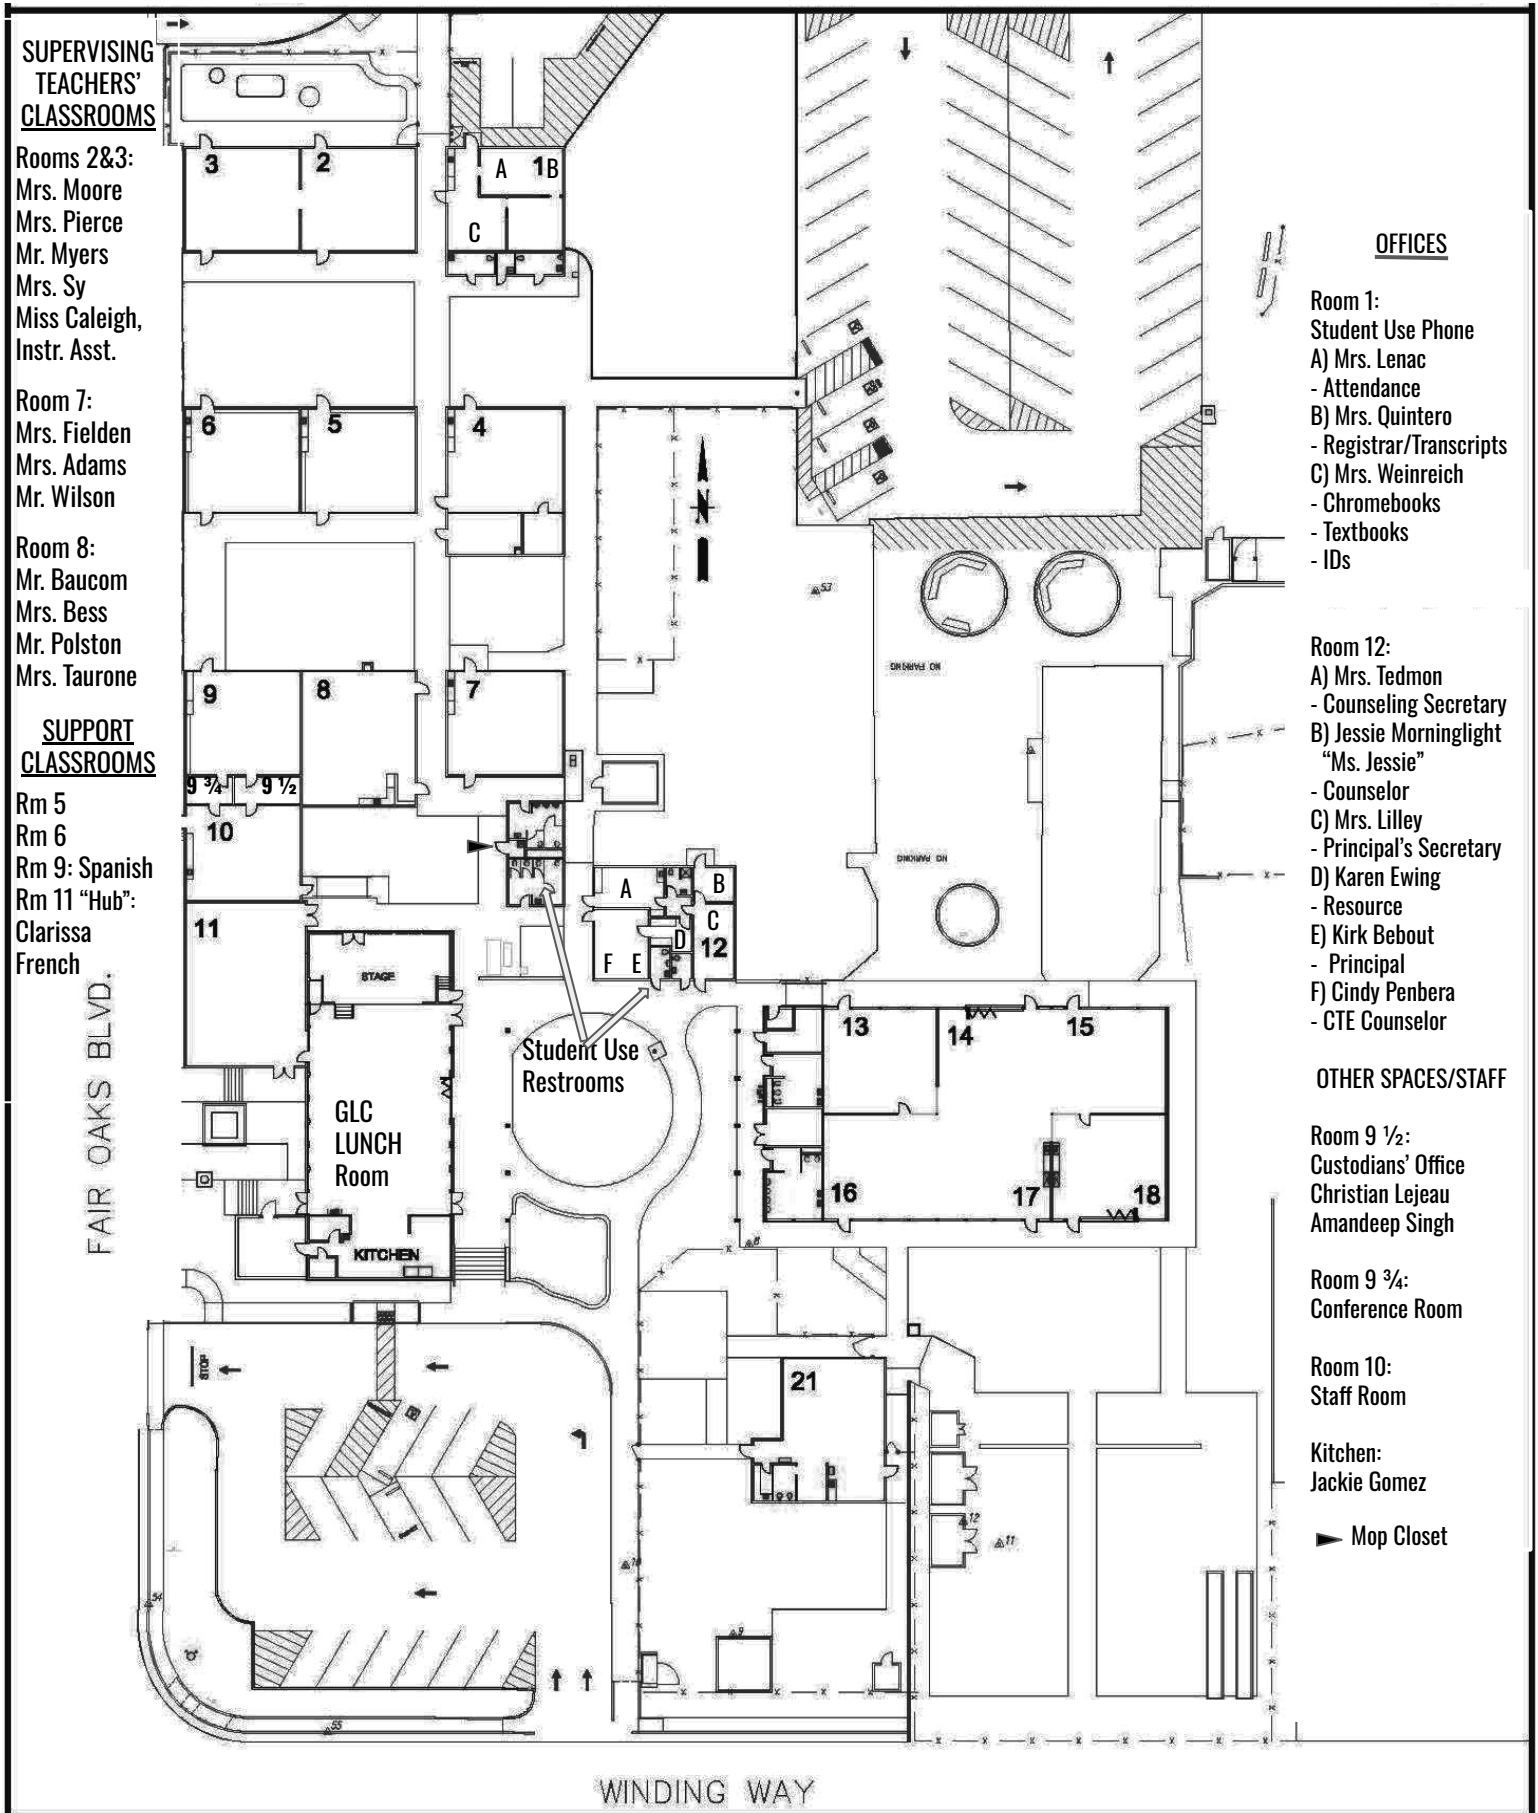

El Sereno High School Campus Site Map 2025-2026

**SUPERVISING
TEACHERS'
CLASSROOMS**

Rooms 2&3:
Mrs. Moore
Mrs. Pierce
Mr. Myers
Mrs. Sy
Miss Caleigh,
Instr. Asst.

Room 7:
Mrs. Fielden
Mrs. Adams
Mr. Wilson

Room 8:
Mr. Baucom
Mrs. Bess
Mr. Polston
Mrs. Taurone

**SUPPORT
CLASSROOMS**

Rm 5
Rm 6
Rm 9: Spanish
Rm 11 "Hub":
Clarissa
French

OFFICES

Room 1:
Student Use Phone
A) Mrs. Lenac
- Attendance
B) Mrs. Quintero
- Registrar/Transcripts
C) Mrs. Weinreich
- Chromebooks
- Textbooks
- IDs

OTHER SPACES/STAFF

Room 9 1/2:
Custodians' Office
Christian Lejeau
Amandeep Singh

Room 9 3/4:
Conference Room

Room 10:
Staff Room

Kitchen:
Jackie Gomez

► Mop Closet