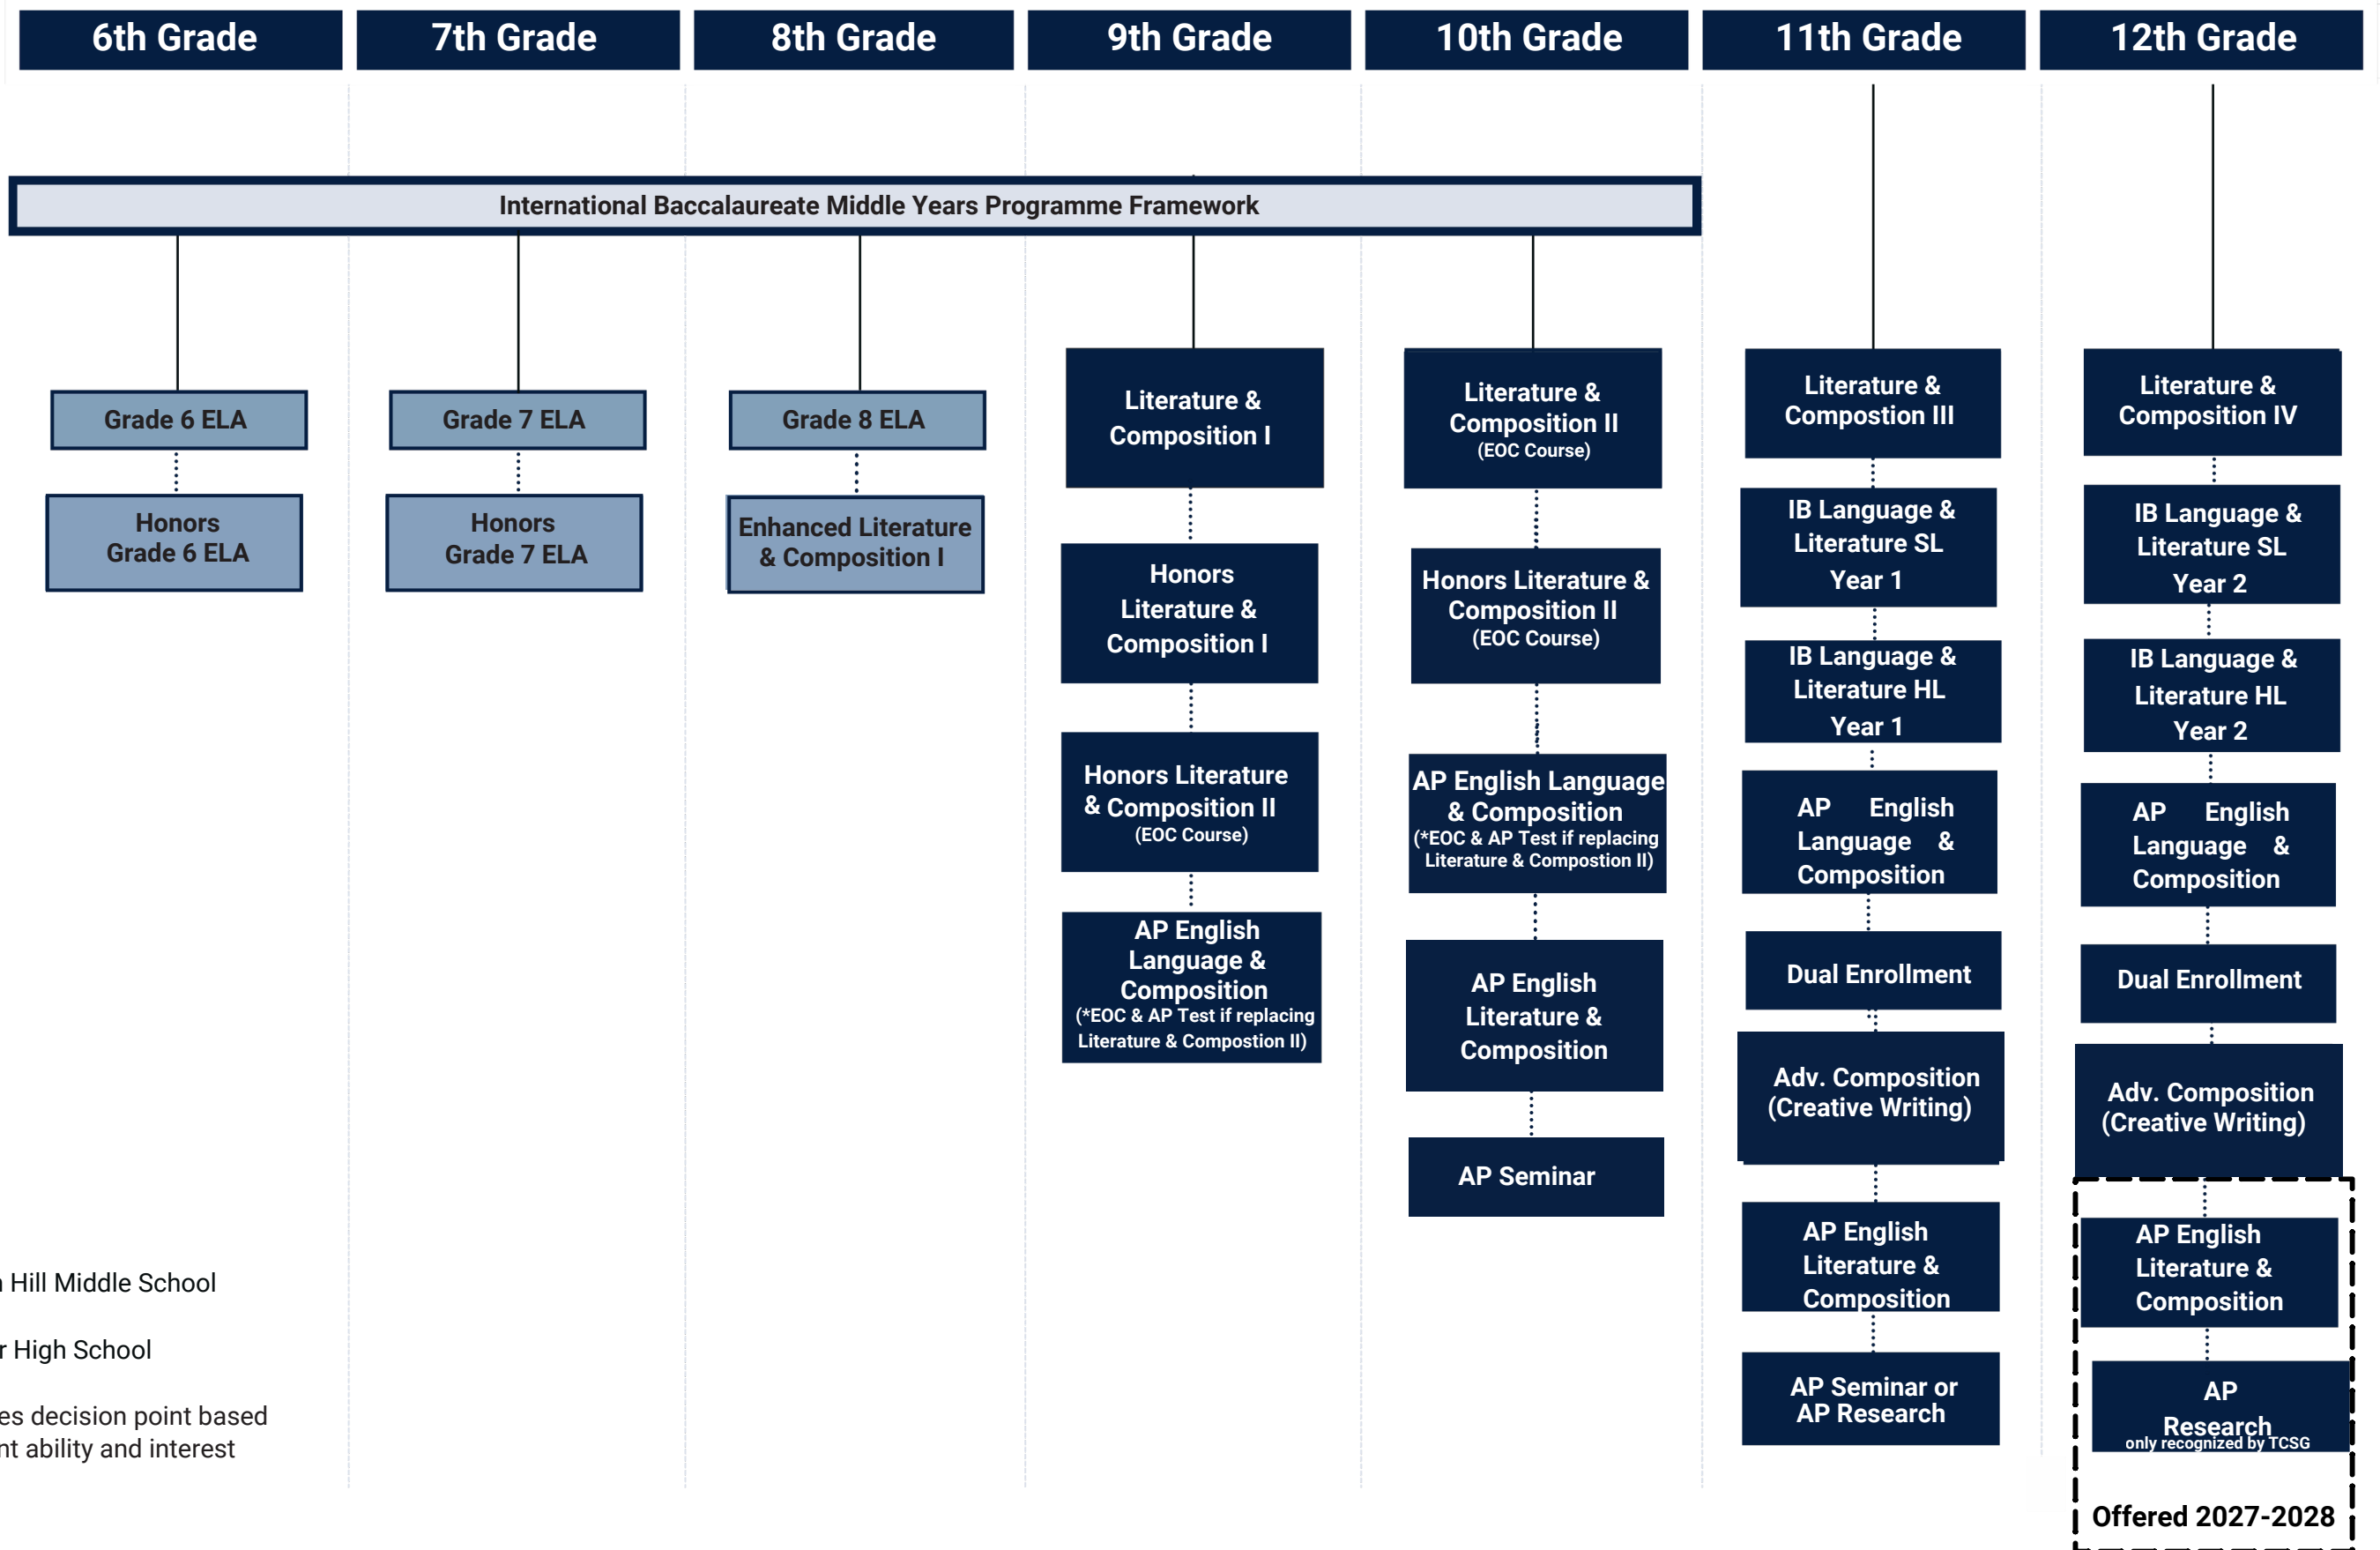

# City Schools of Decatur 6-12 ELA Course Progression

■ Beacon Hill Middle School

■ Decatur High School

..... Indicates decision point based on student ability and interest

Offered 2027-2028