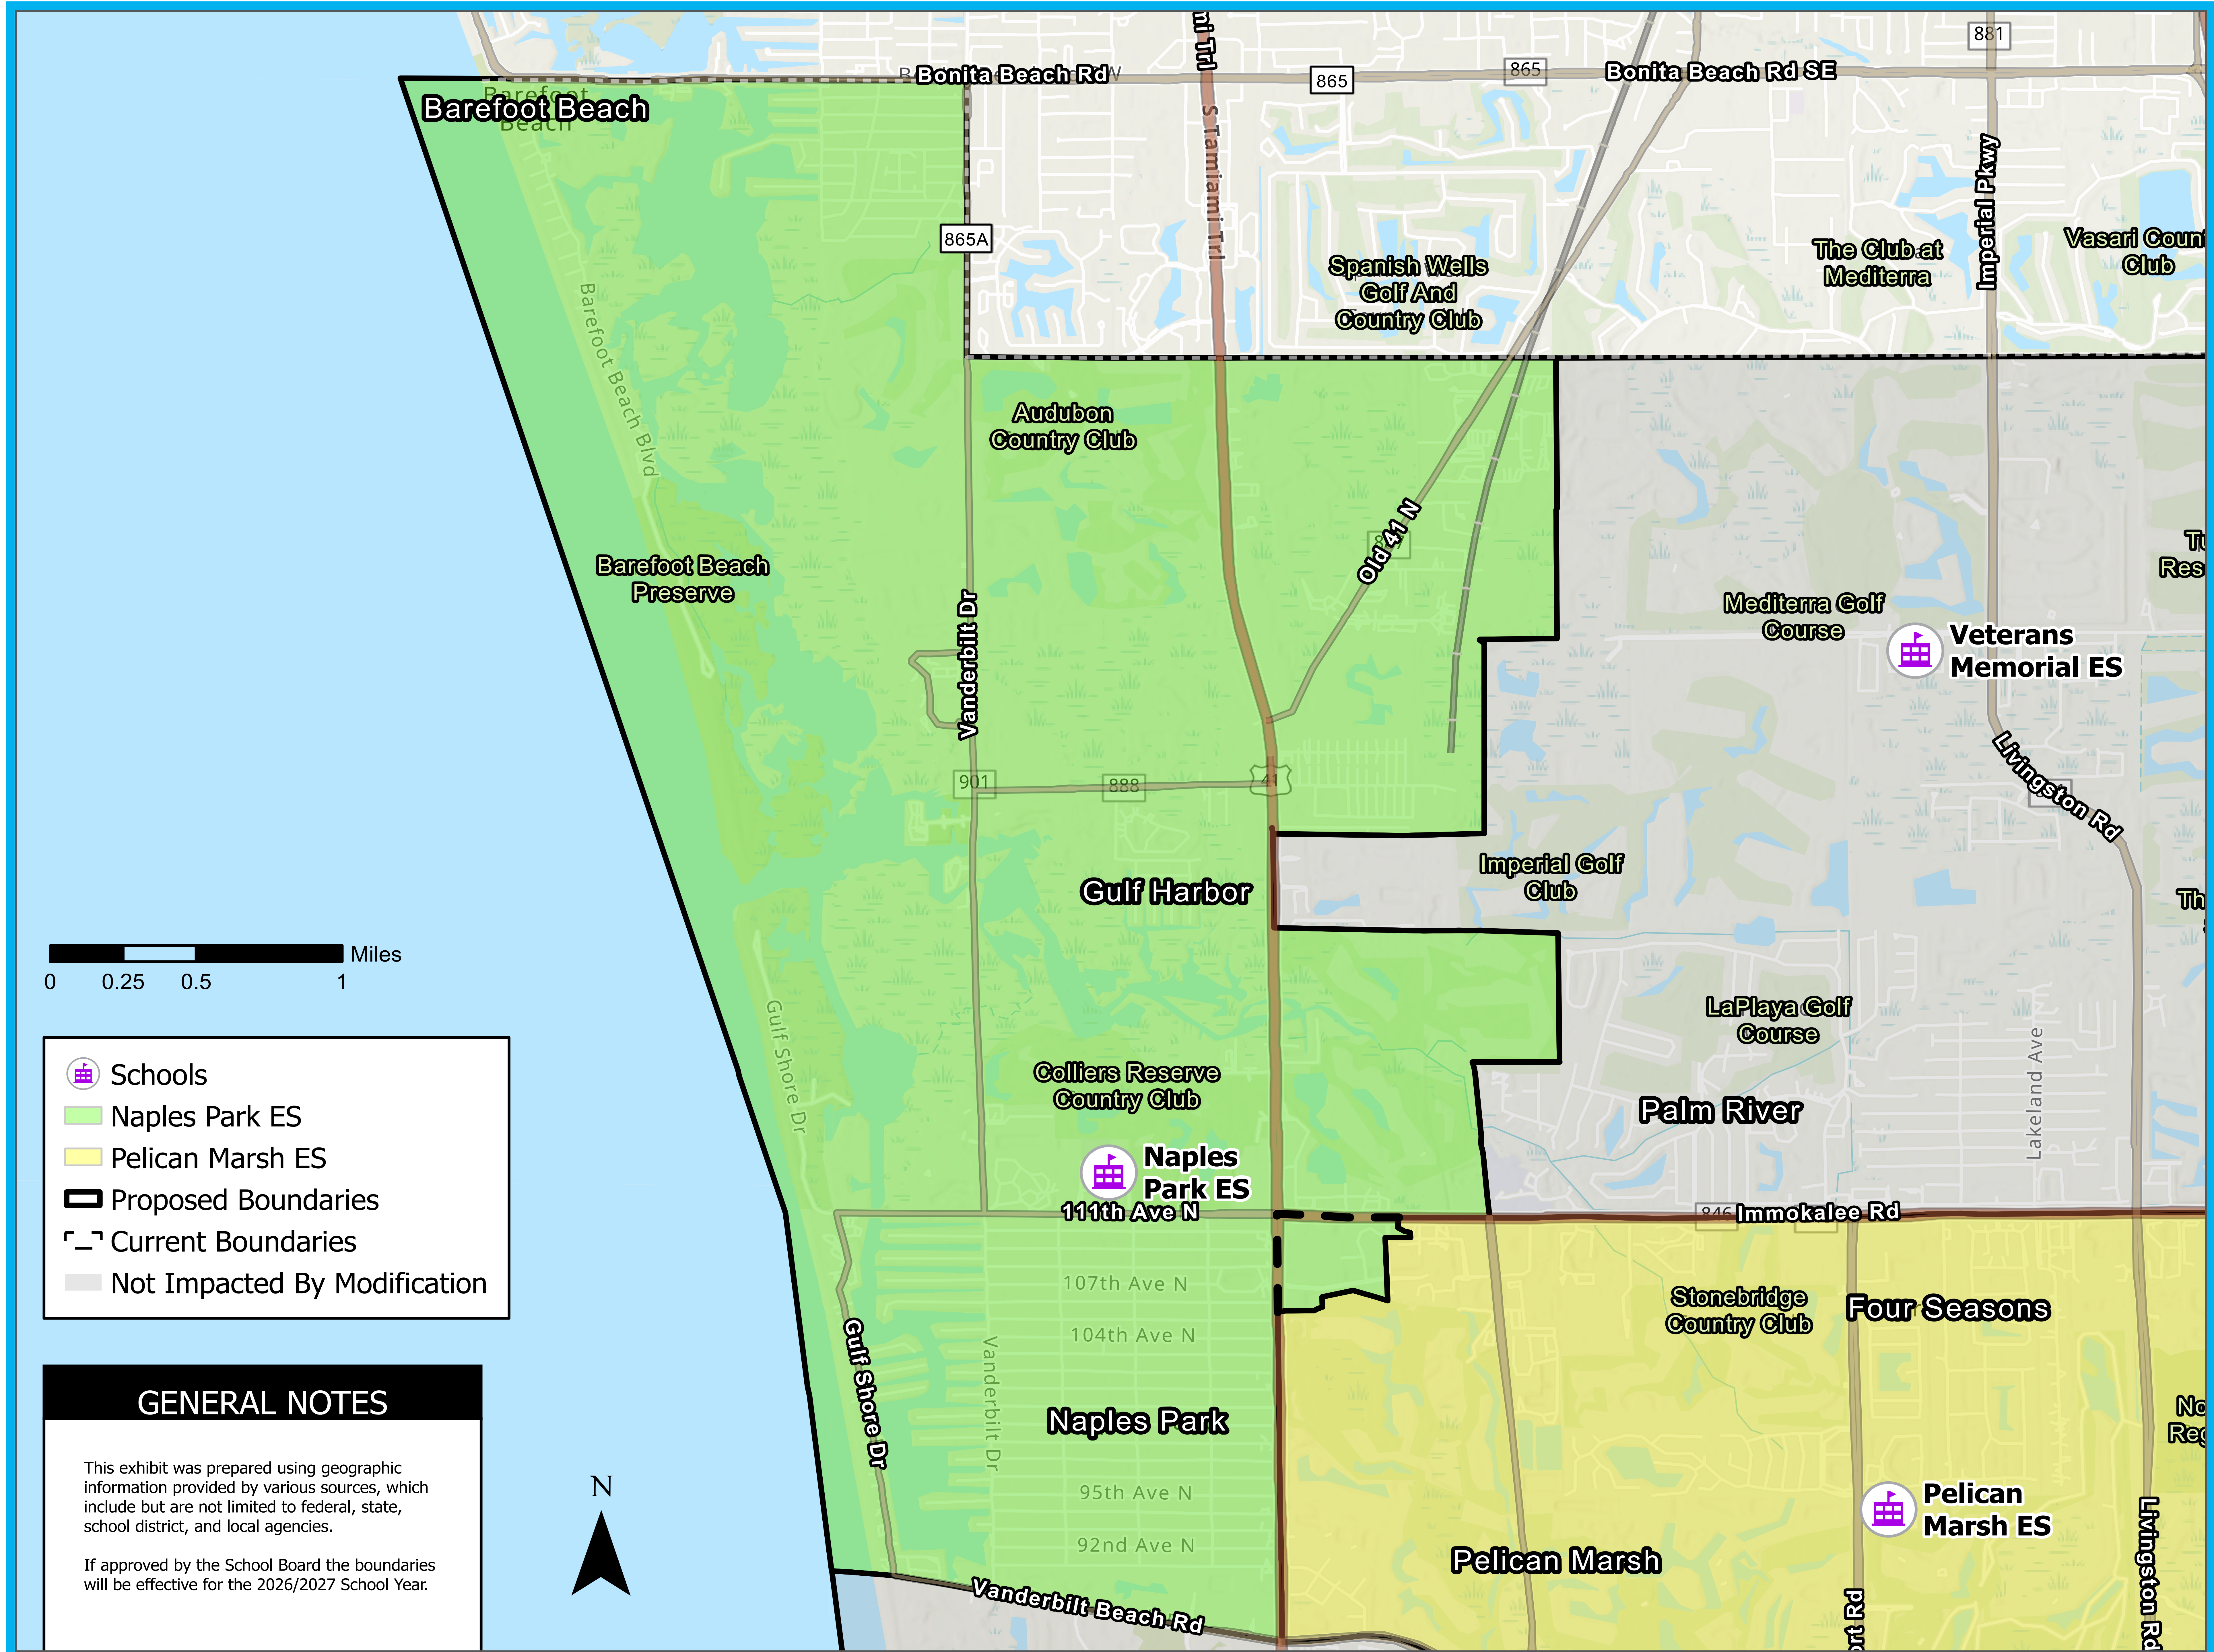

PROPOSED BOUNDARY MODIFICATION NAPLES PARK ELEMENTARY

EFFECTIVE AUGUST 2026

-  Schools
-  Naples Park ES
-  Pelican Marsh ES
-  Proposed Boundaries
-  Current Boundaries
-  Not Impacted By Modification

GENERAL NOTES

This exhibit was prepared using geographic information provided by various sources, which include but are not limited to federal, state, school district, and local agencies.

If approved by the School Board the boundaries will be effective for the 2026/2027 School Year.