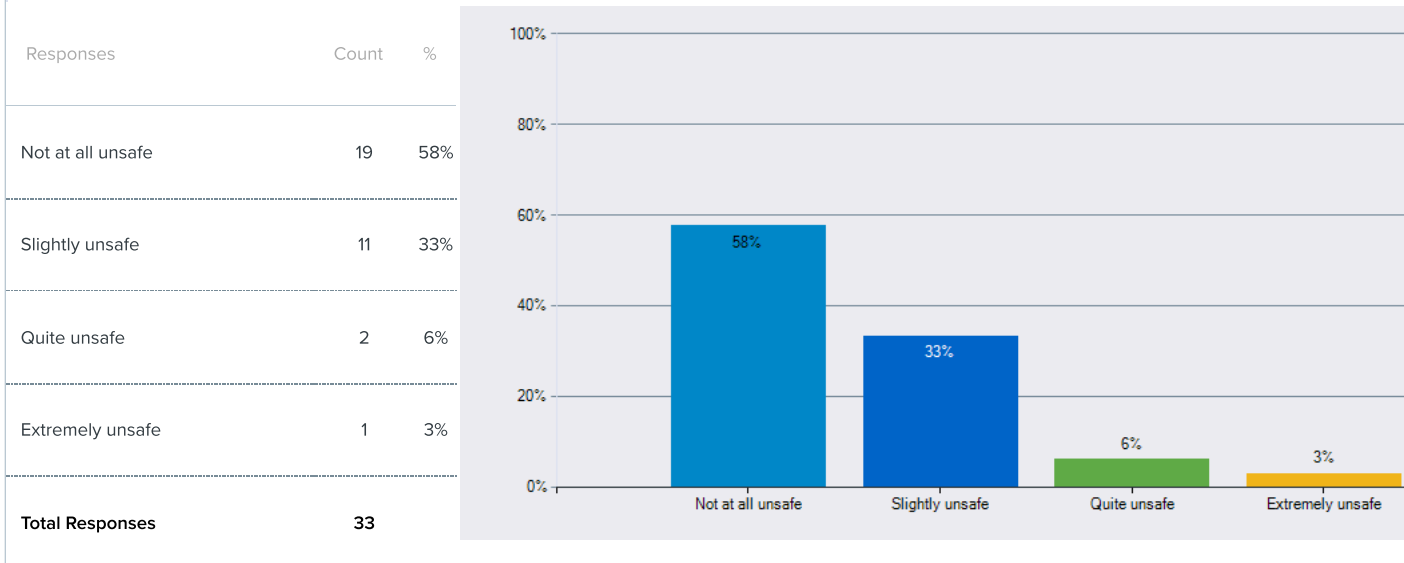

Q 15 Overall, how unsafe does your school feel?

Q 16 To what extent are drugs a problem at your school?