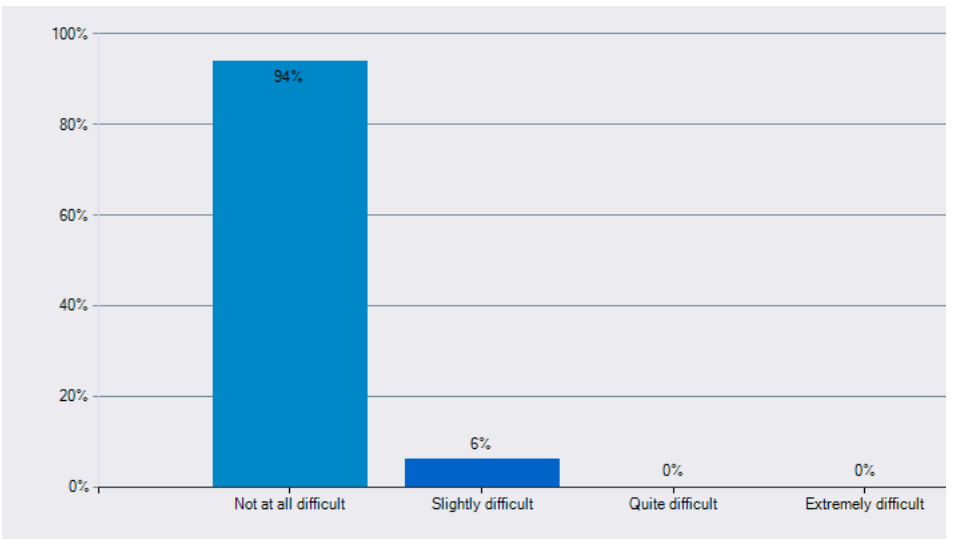

Q 13 If a student is bullied at your school, how difficult is it for him/her to get help from an adult?

Responses	Count	%
Not at all difficult	31	94%
Slightly difficult	2	6%
Quite difficult	0	0%
Extremely difficult	0	0%
Total Responses	33