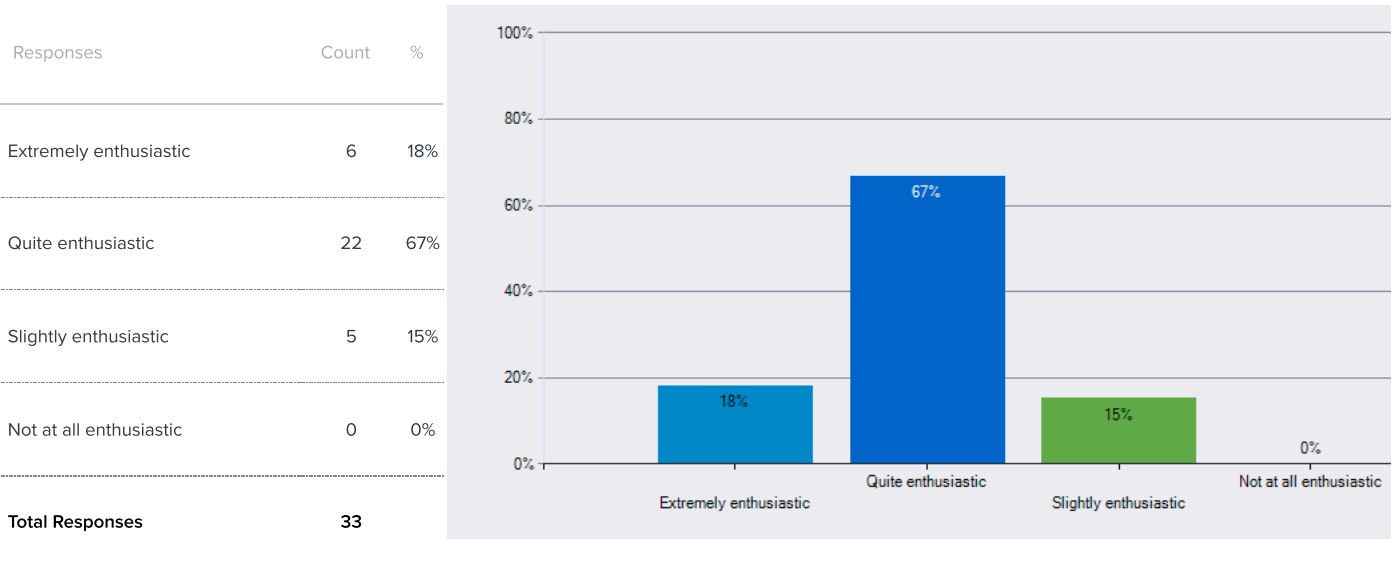

Survey Metrics

Date Metrics

Deployment Metrics

Start Date:	2-May-25	Total Invitations:	0
End Date:	29-May-25	Delivered:	0

Data Sources Selected

Multi-Use Link

Filter Details: (33)

Name	Parkway		
Condition(s)	C1: Q1.Primary School Assignment	is one of the following	Parkway School
Logic	Match All Condition(s)		

Advanced Frequency Report

Q 3 On most days, how enthusiastic are the students about being at school?

Q 4 To what extent are staff trusted to work in the way they think is best?