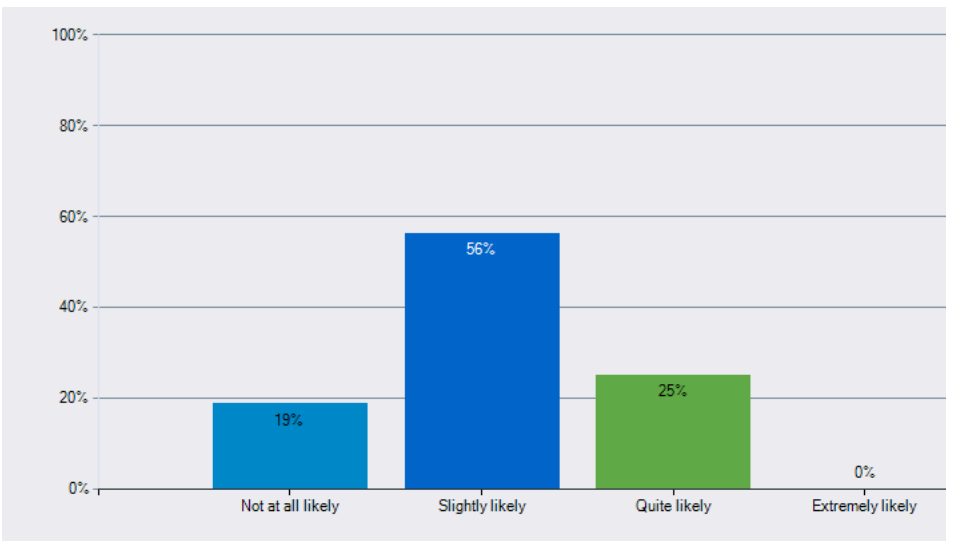

Q 14 How likely is it that children from your school will be bullied online?

Responses	Count	%
Not at all likely	6	19%
Slightly likely	18	56%
Quite likely	8	25%
Extremely likely	0	0%
Total Responses	32