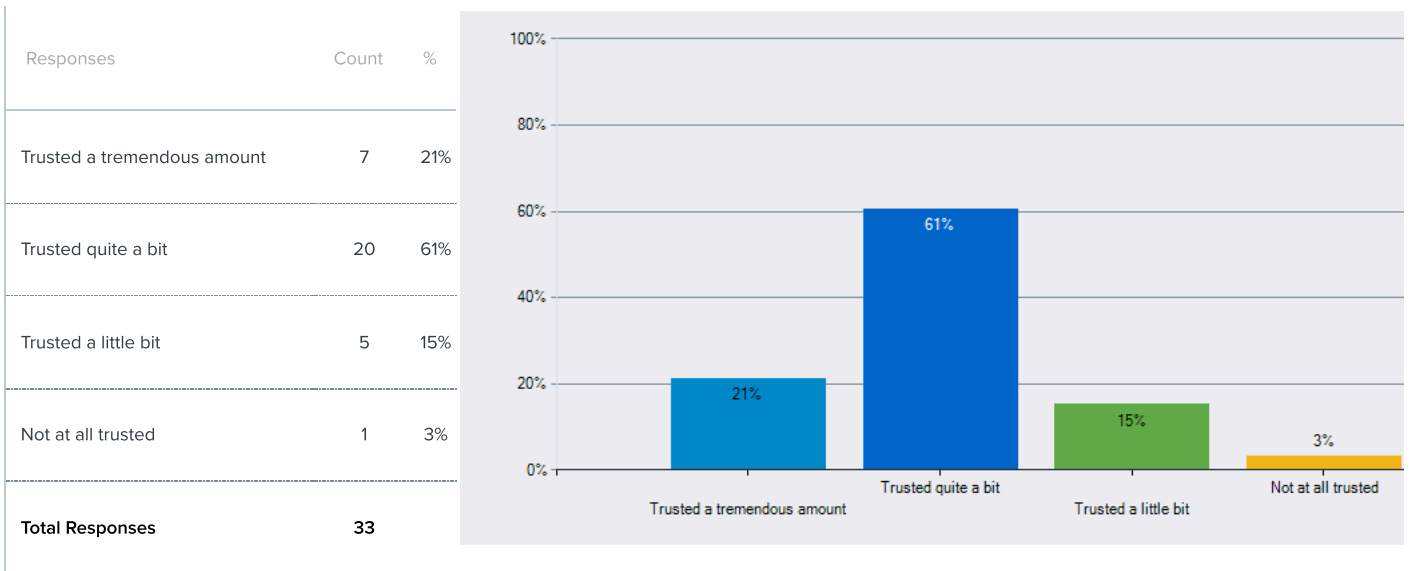

Q 7 How respectful are the relationships between staff and students?

Responses	Count	%
Extremely respectful	9	27%
Quite respectful	14	42%
Slightly respectful	8	24%
Not at all respectful	2	6%
Total Responses	33