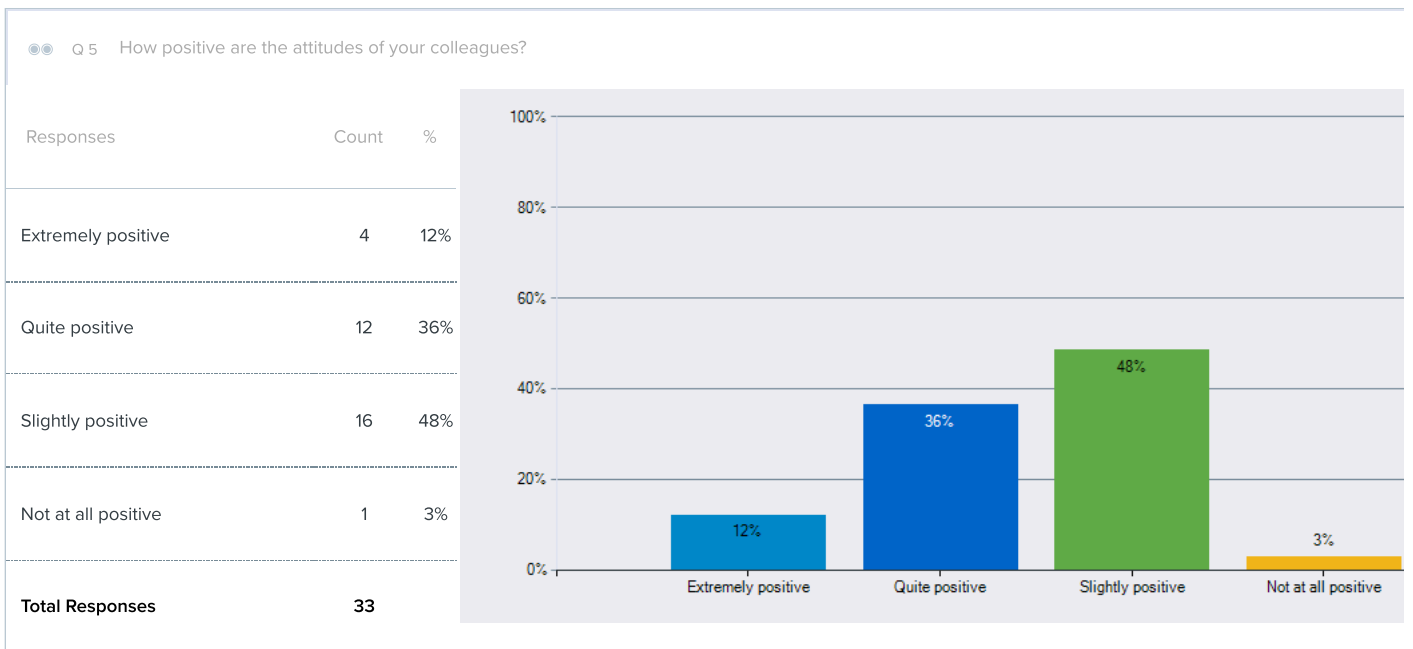

Q 7 How respectful are the relationships between staff and students?

Responses	Count	%
Extremely respectful	9	27%
Quite respectful	14	42%
Slightly respectful	8	24%
Not at all respectful	2	6%
Total Responses	33