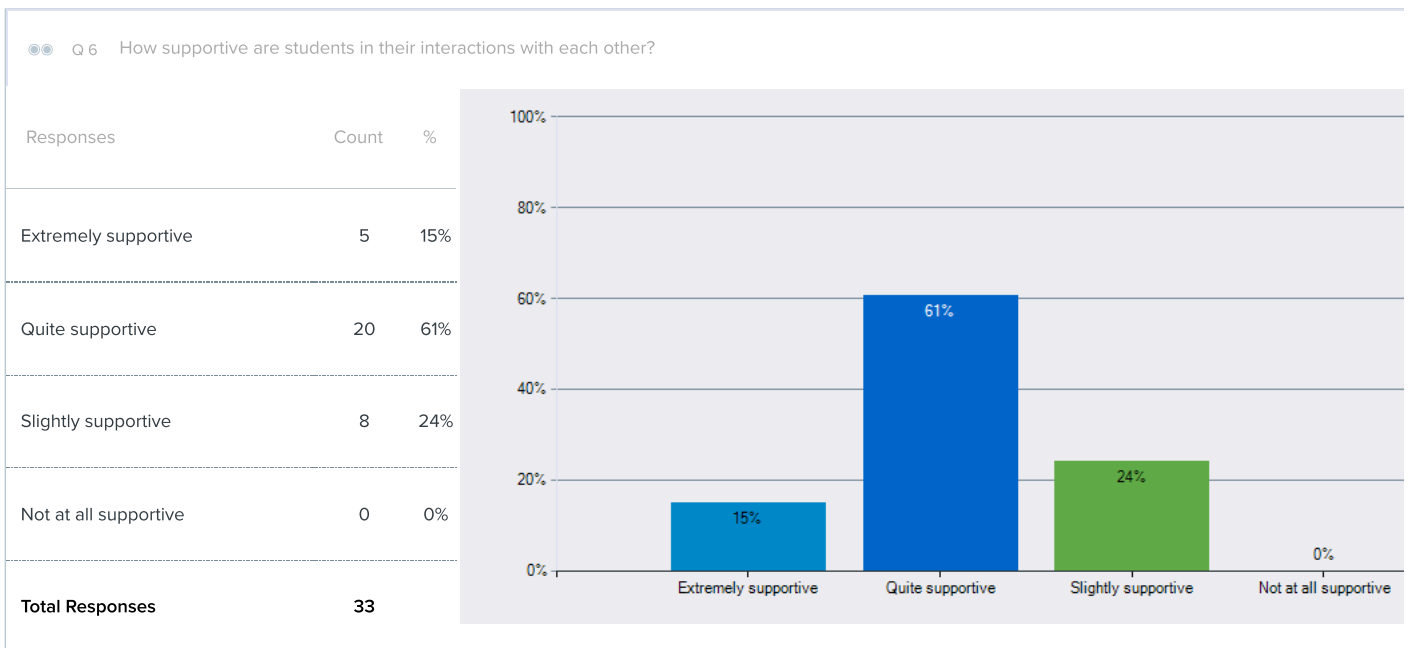

Q 7 How respectful are the relationships between staff and students?

Responses	Count	%
Extremely respectful	9	27%
Quite respectful	14	42%
Slightly respectful	8	24%
Not at all respectful	2	6%
Total Responses	33