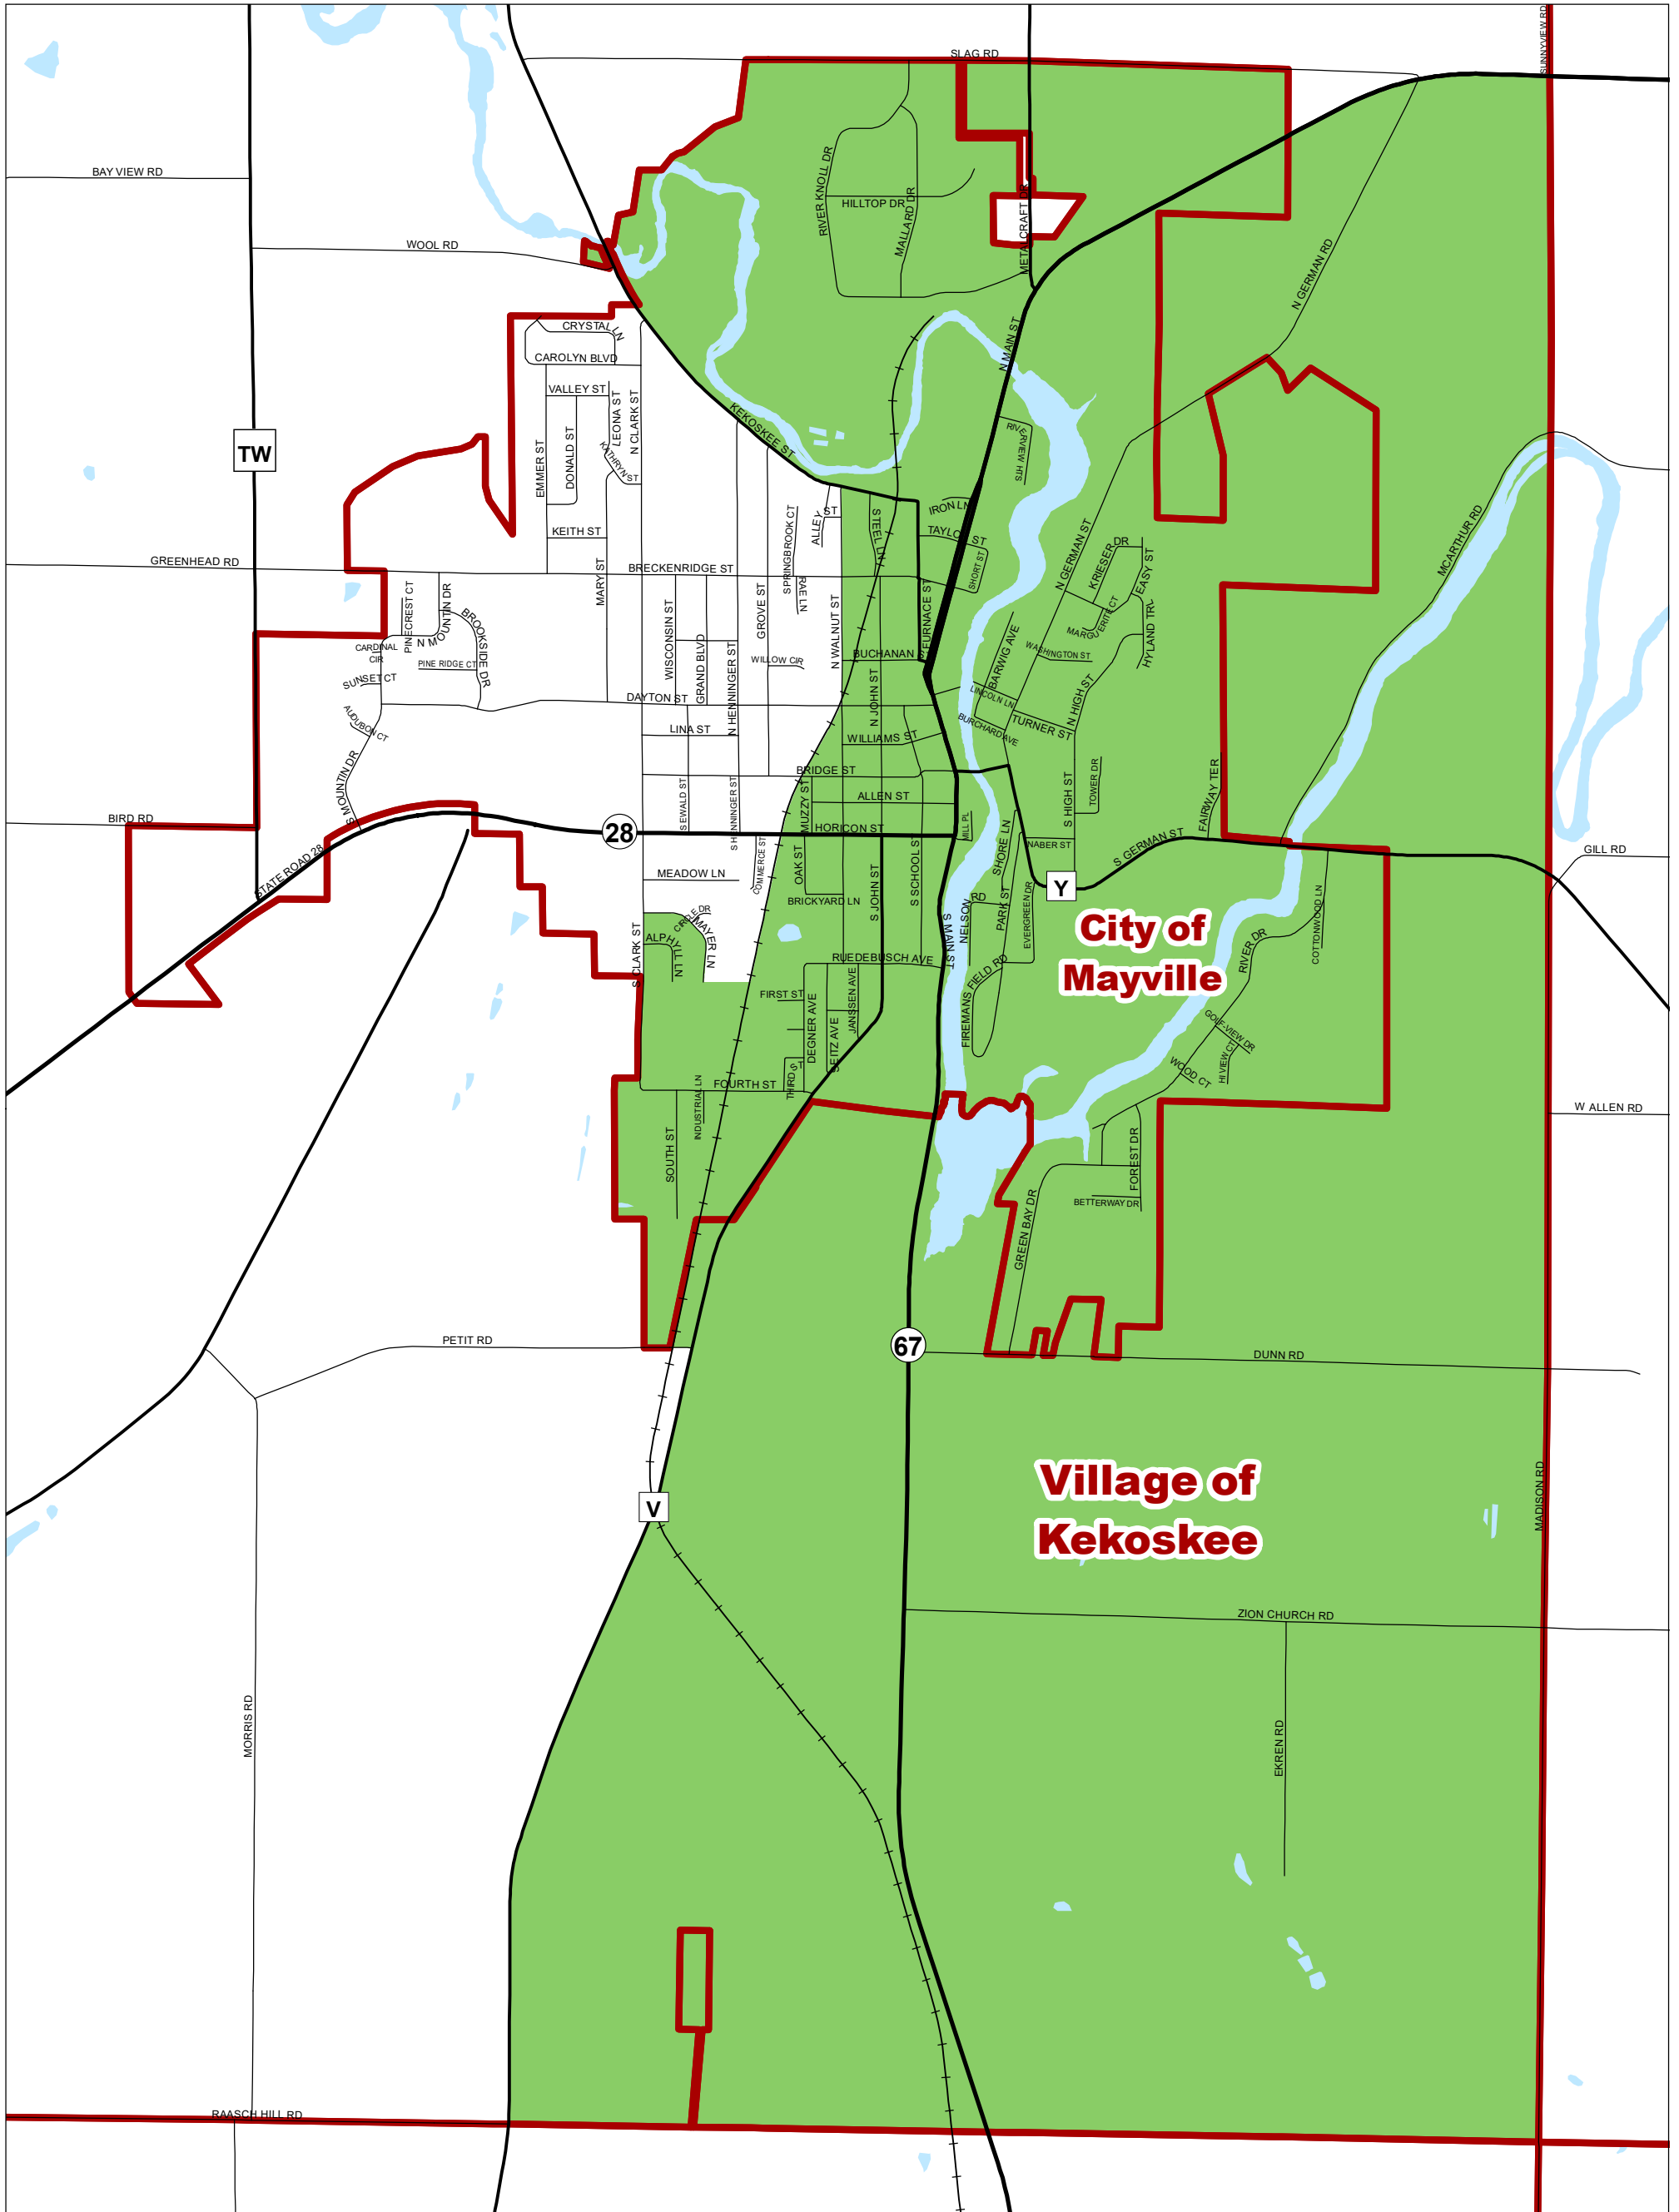

2022 SUPERVISORY DISTRICT 13

DODGE COUNTY

Legend

- Supervisory District #13
- Waterbody
- Horicon Marsh
- City/Village/Town Boundary
- U.S. Highway
- State Highway
- S County Highway
- Town Road
- Railroad