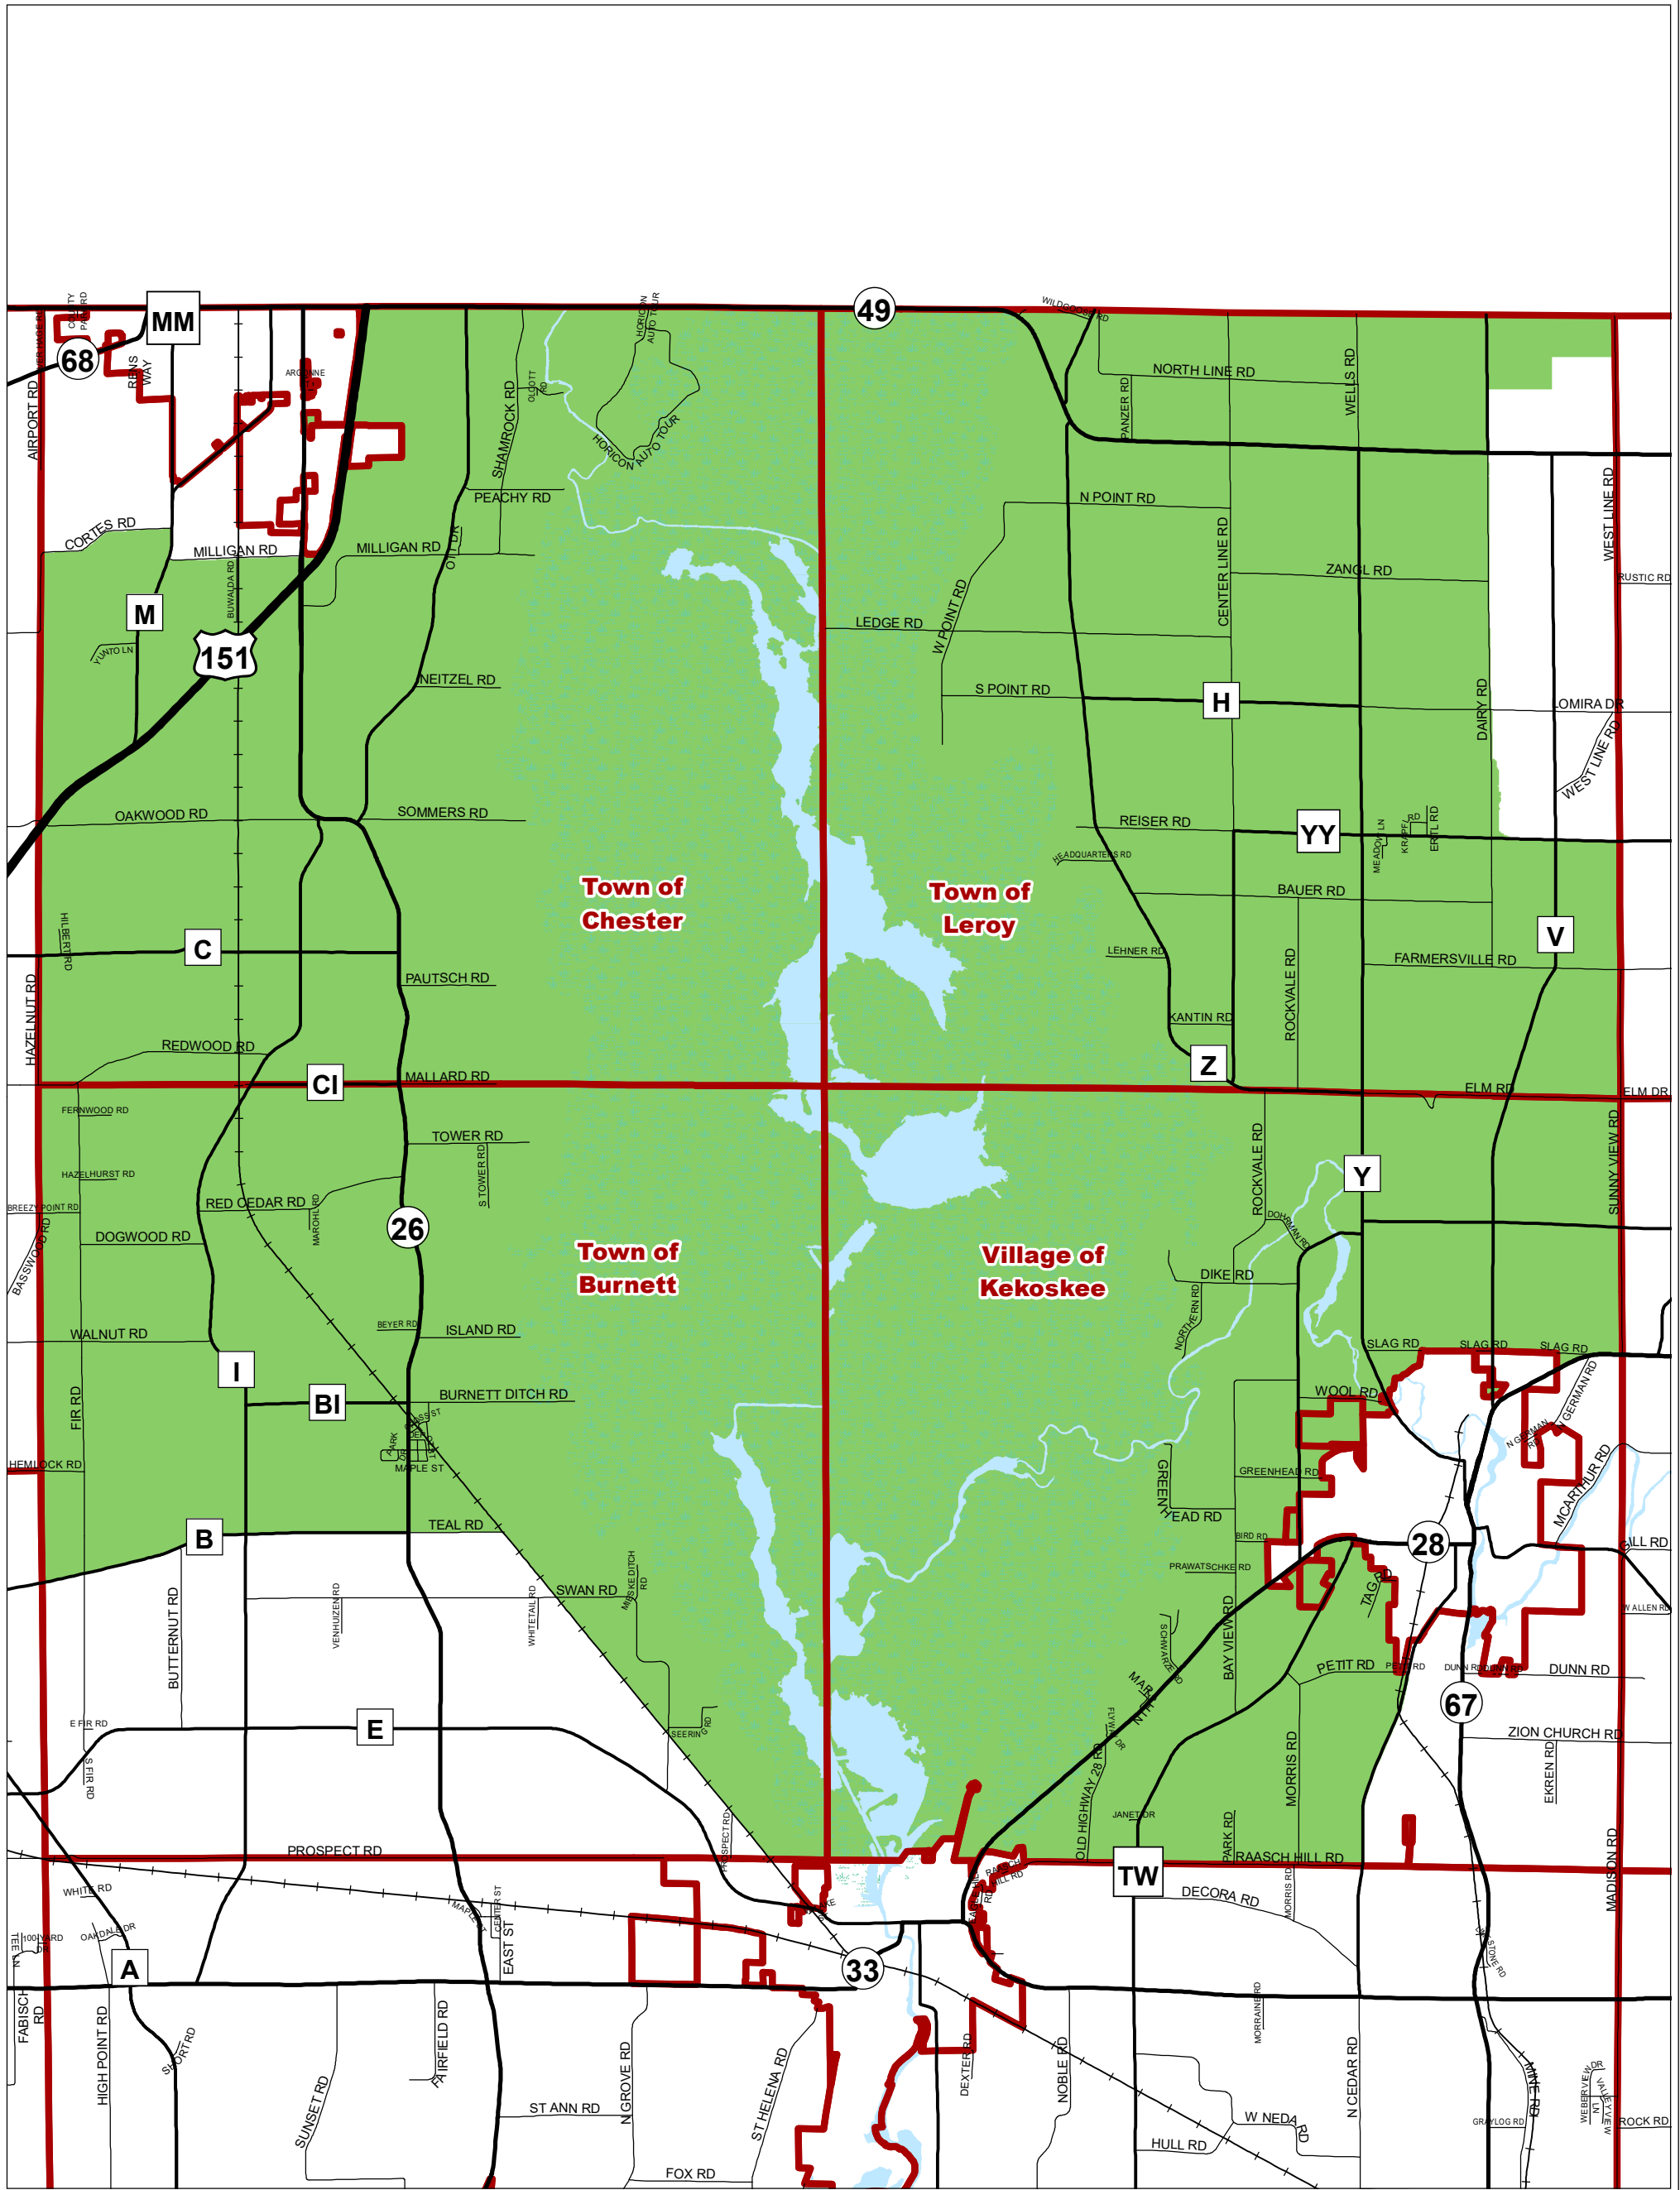

2022 SUPERVISORY DISTRICT 6 DODGE COUNTY

Legend

- Supervisory District #6
- Waterbody
- Horicon Marsh
- City/Village/Town Boundary
- U.S. Highway
- State Highway
- County Highway
- Town Road
- Railroad