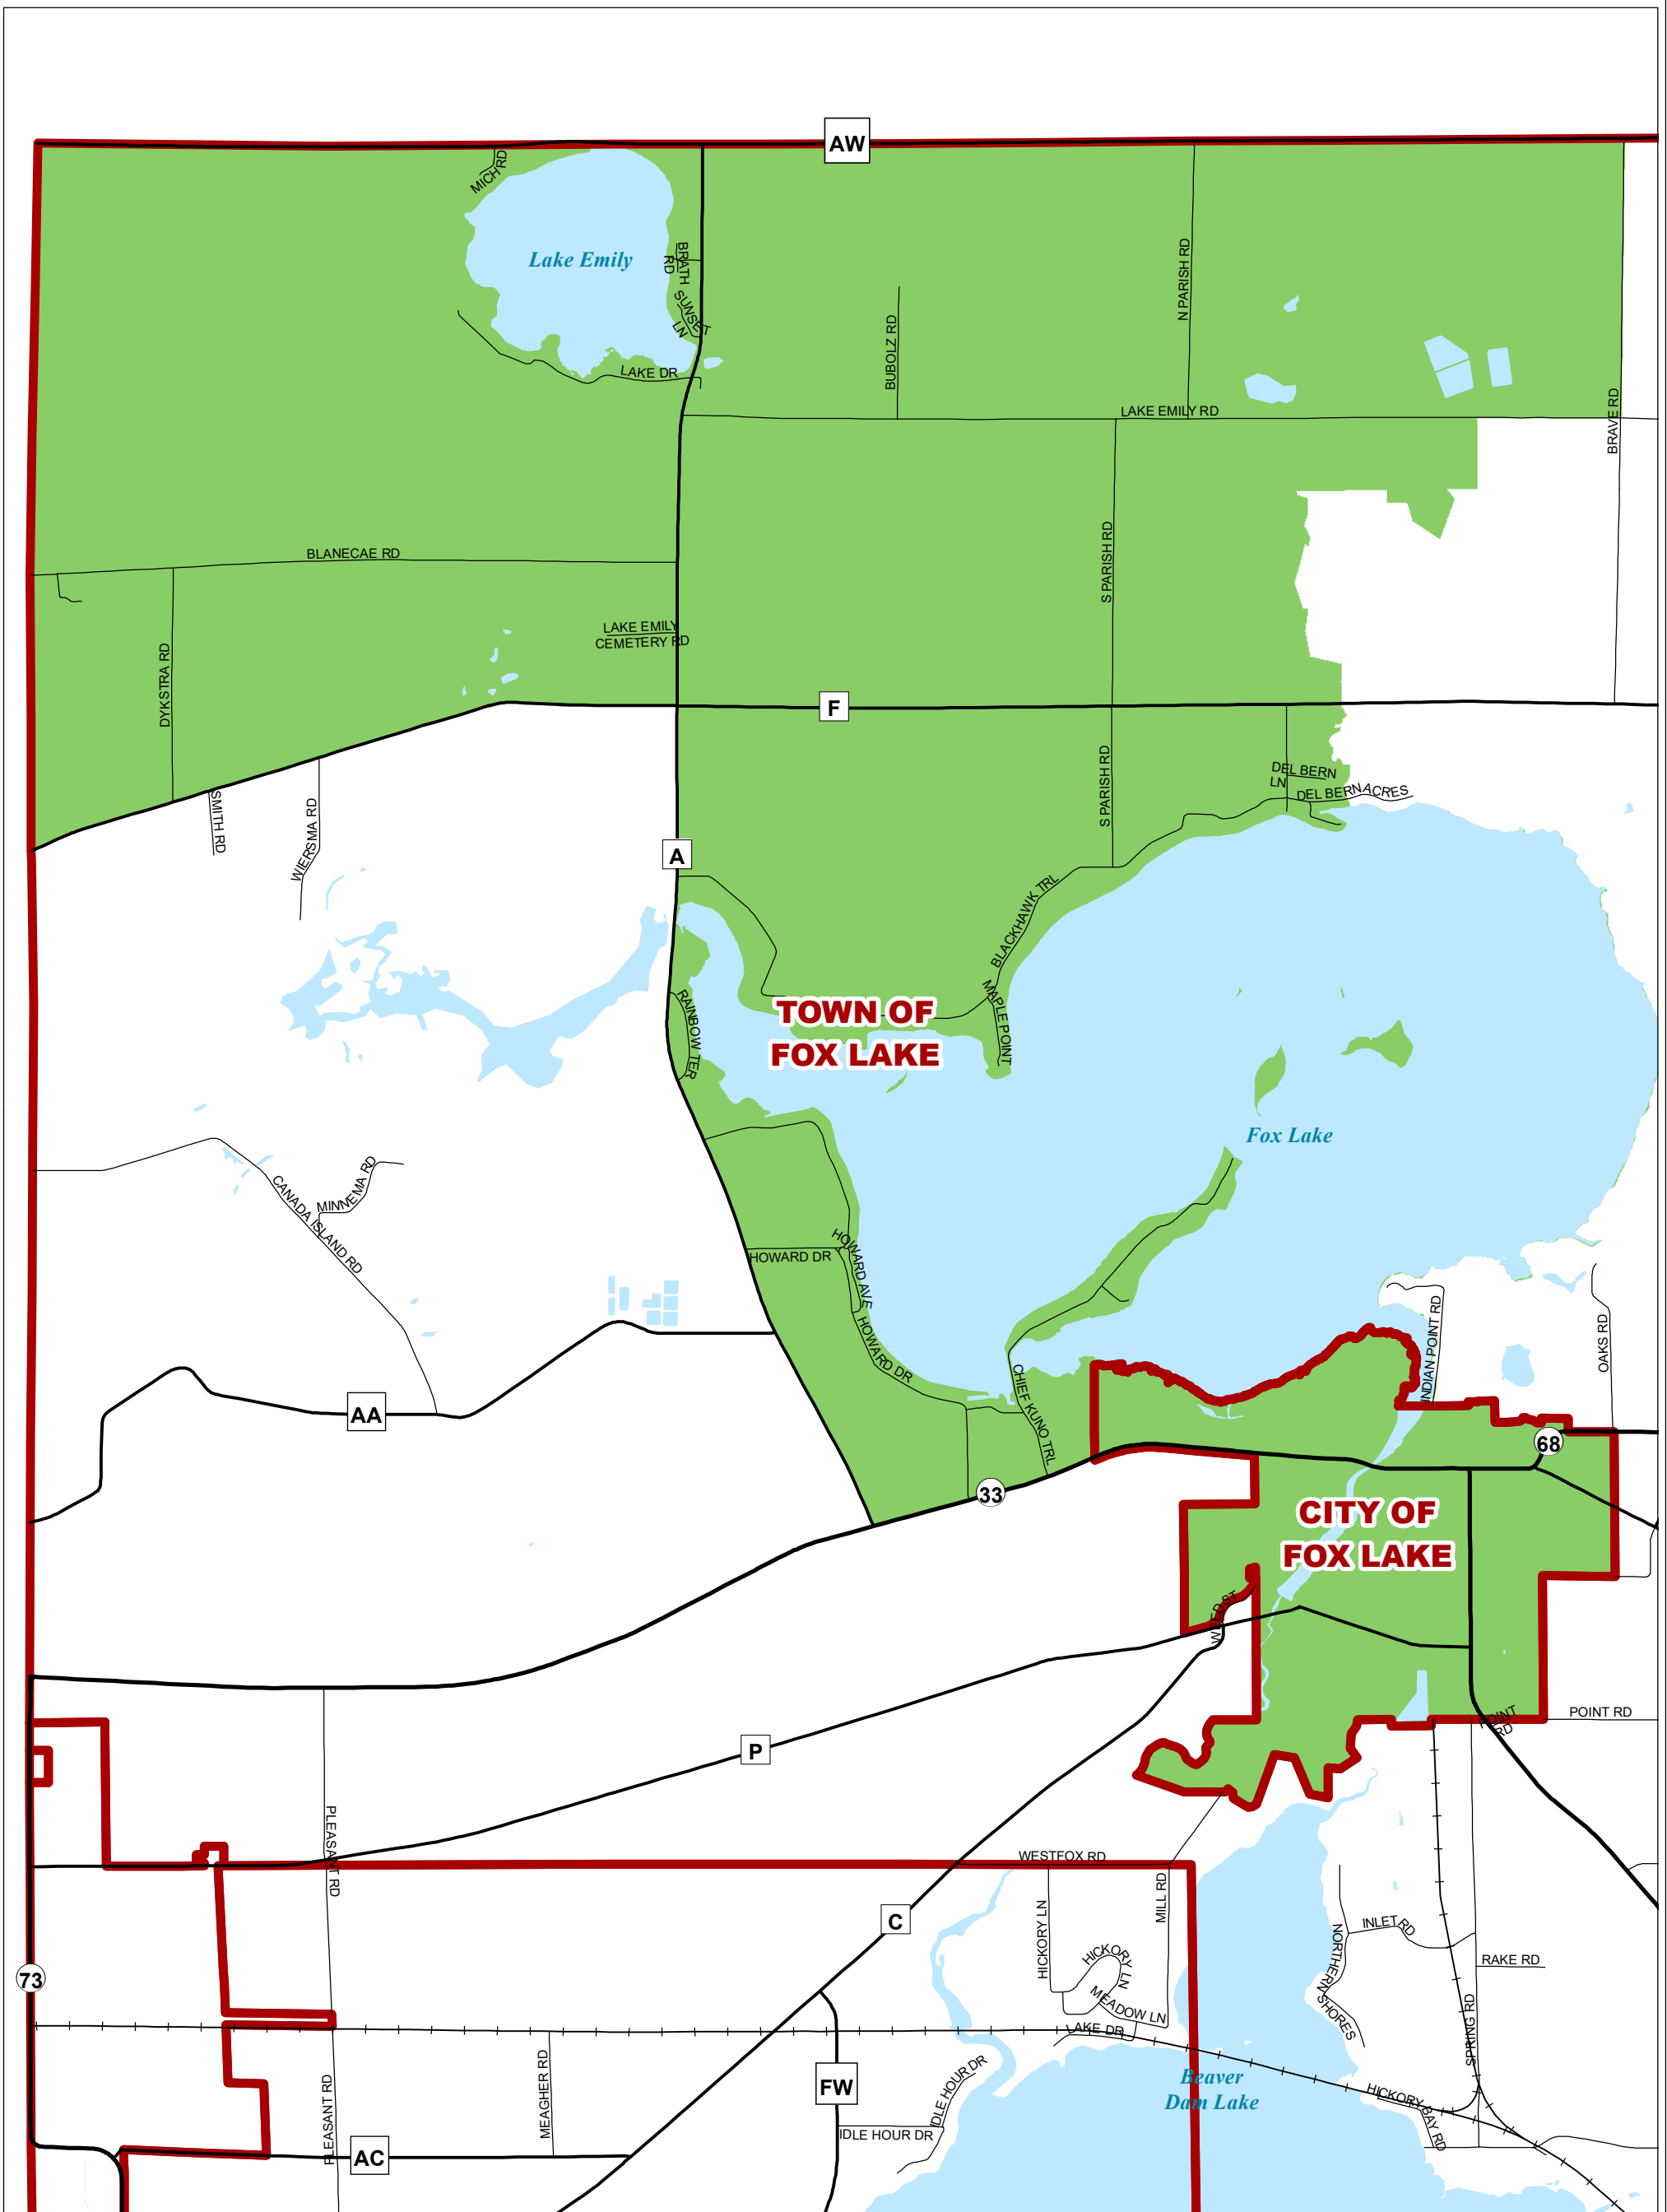

2022 SUPERVISORY DISTRICT 1 DODGE COUNTY

Map Revisions
Apr 2022 - C-Fox Lake Annexation
Dec 2022 - C-Fox Lake Detachment

Legend

Supervisory District #1	U.S. Highway
Waterbody	State Highway
Horicon Marsh	County Highway
City/Village/Town Boundary	Town Road
	Railroad