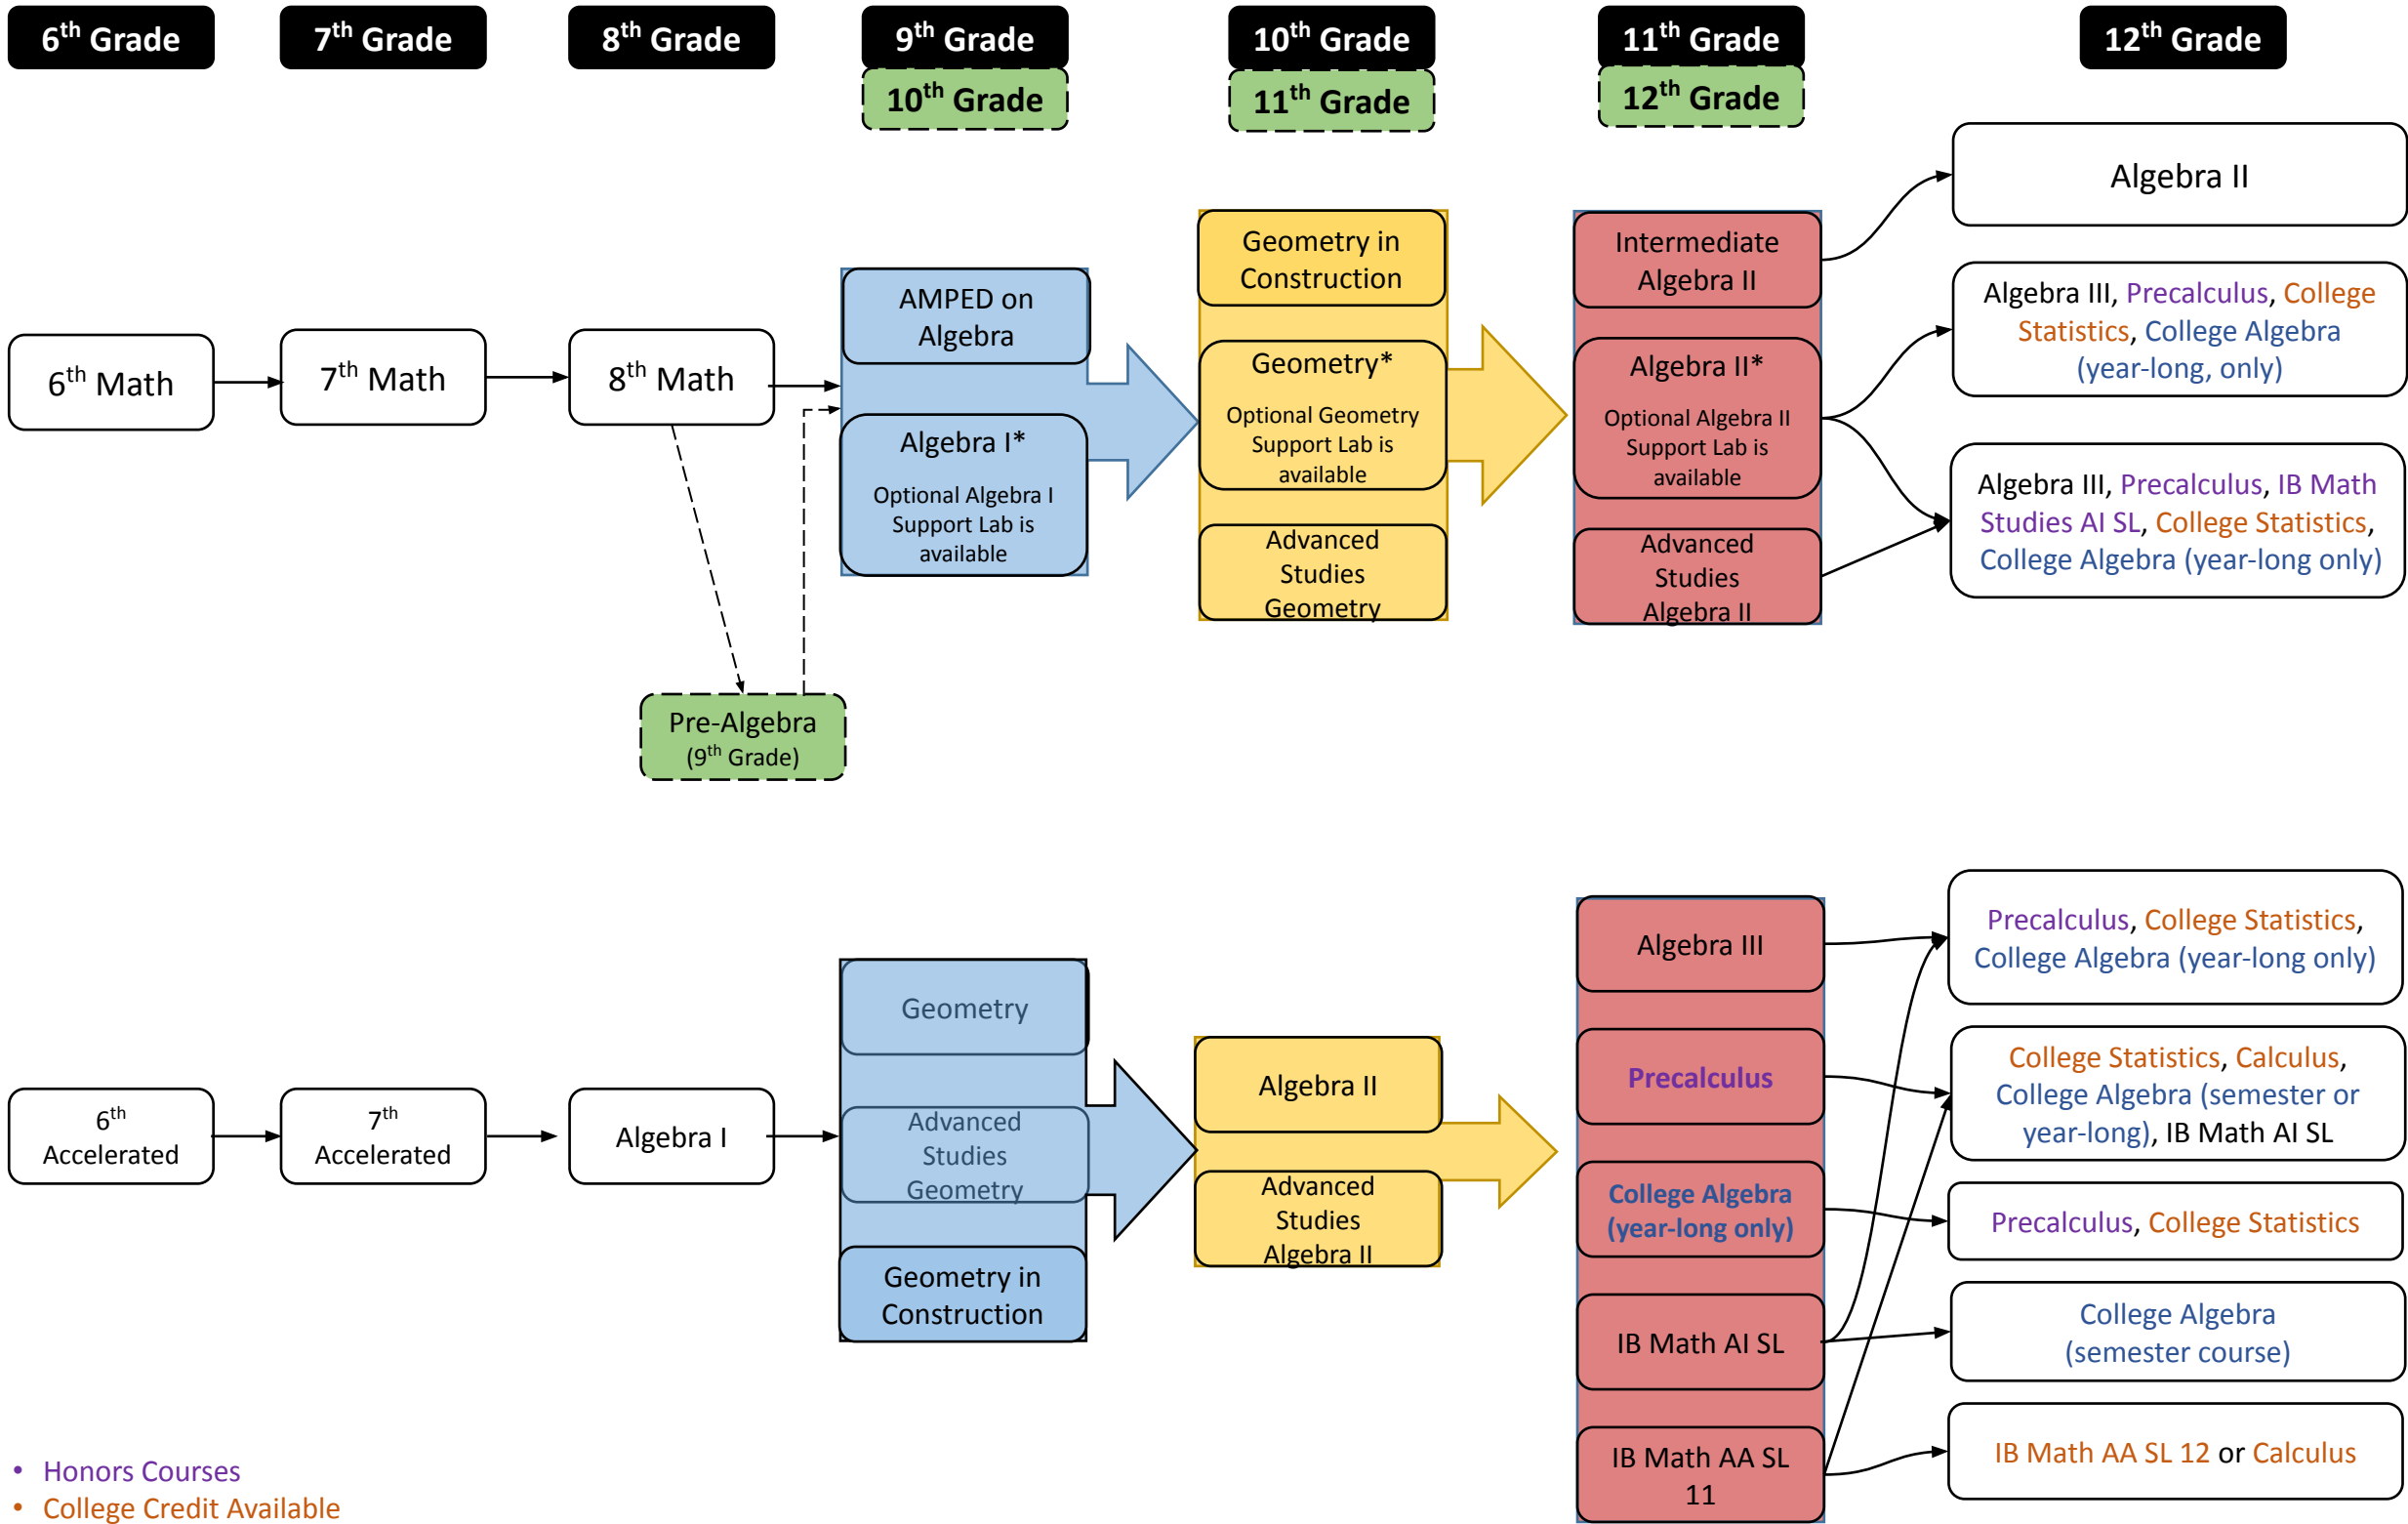

Lee's Summit Secondary Math Flowchart 2026-27

- Honors Courses
- College Credit Available
- Course may be taken as a dual credit course only