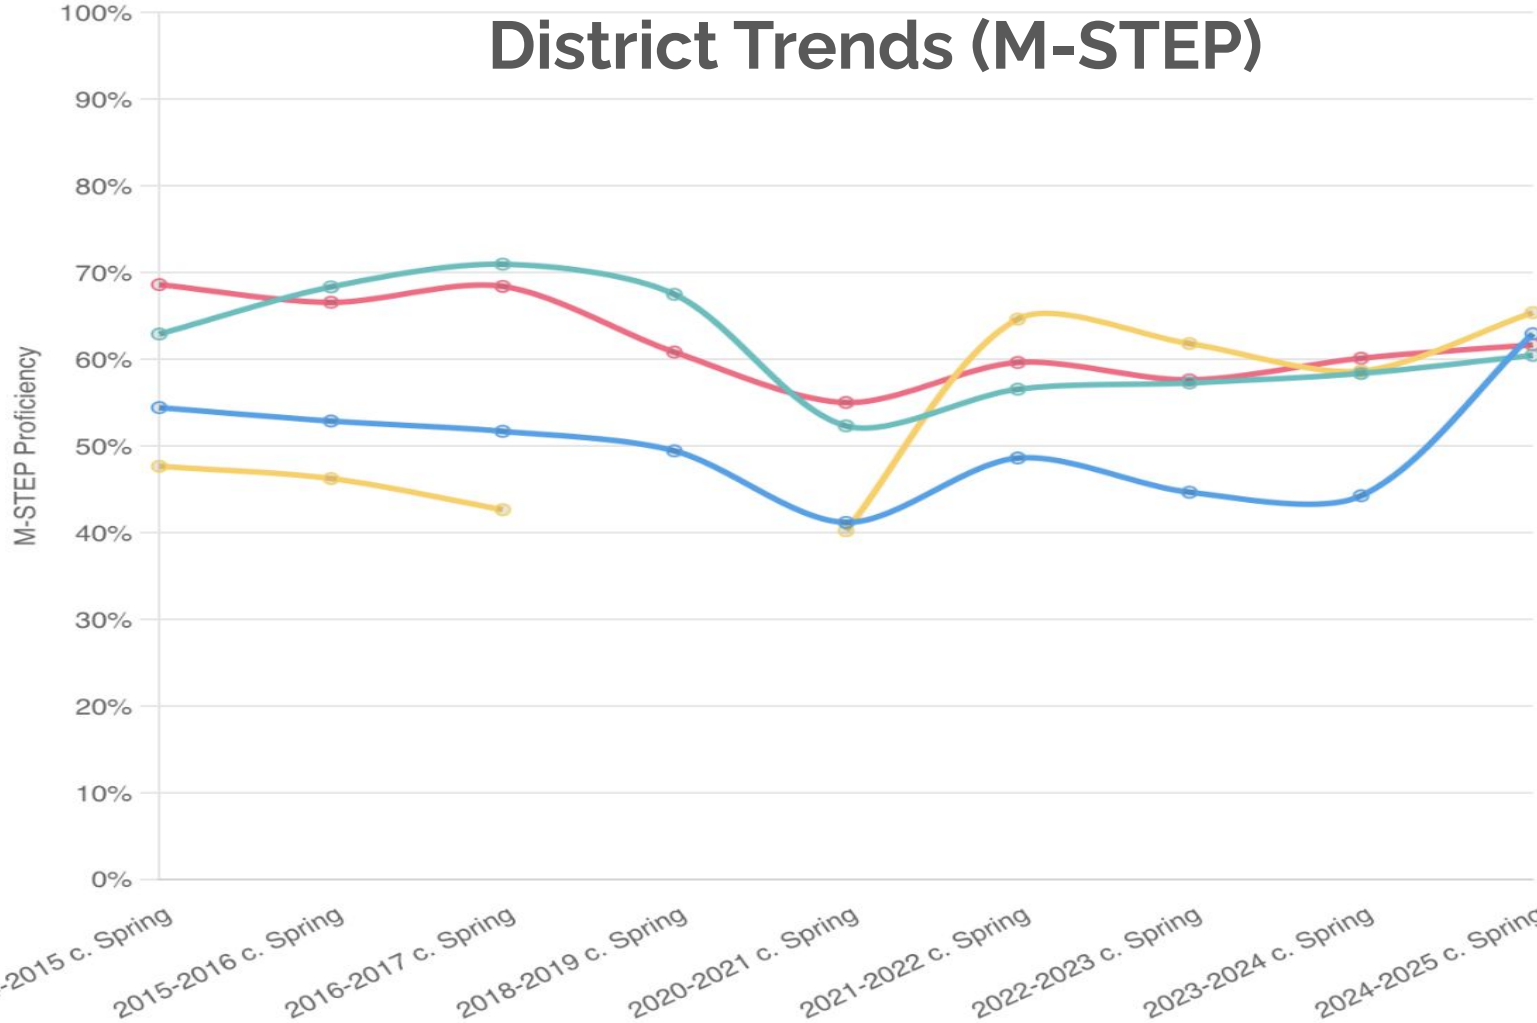

District Trends (M-STEP)

Legend

- Social Studies
- Math
- Science
- ELA