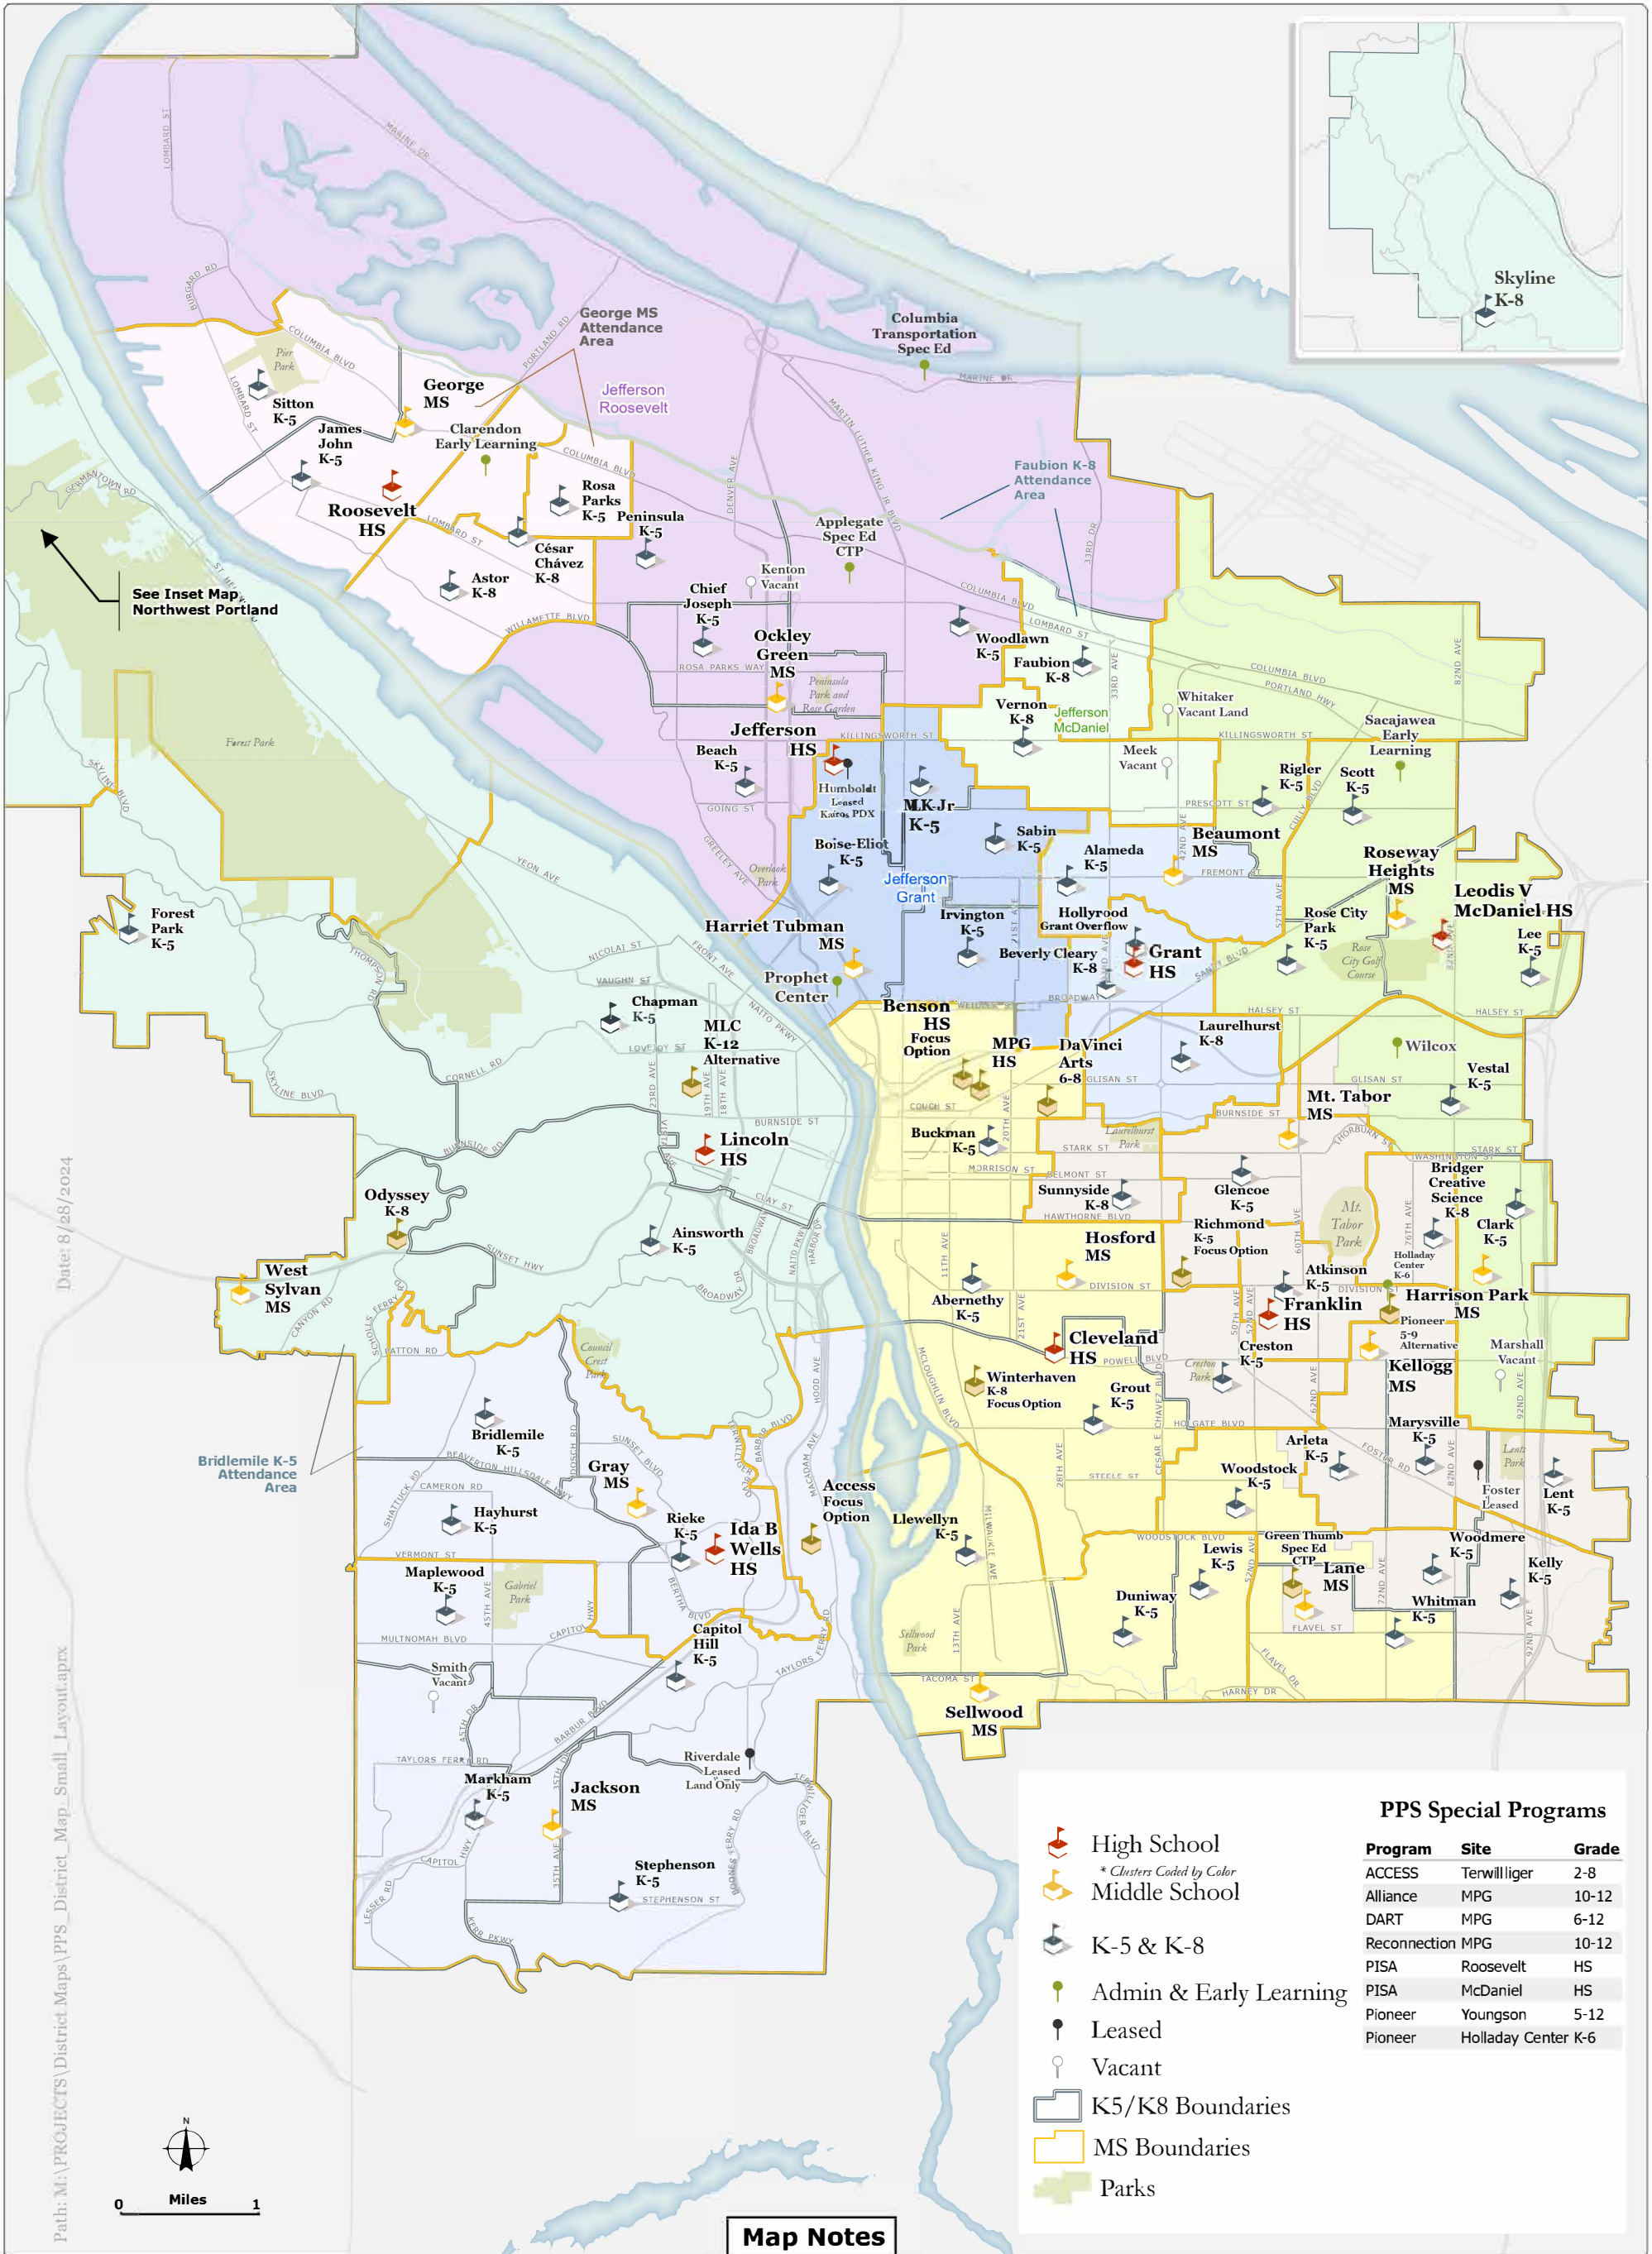

2025-26 Attendance Areas and Schools

Portland Public Schools is the largest of six school districts within the city of Portland, educating more than 46,000 students. Every K-12 student has a neighborhood school based on home address.

Markham ES will start the school year at Jackson MS

Rigler is a Spanish Immersion School, with the option to attend Scott Elementary. Rigler students attend either Beaumont MS for Spanish Immersion or Roseway Heights MS.

Contact Enrollment and Transfer at 503-916-3205 or enrollment-office@pps.net

The Willamette River is a functional boundary for all attendance areas. School boundaries do not reflect city or county lines.

Detailed School Boundaries: www.pps.net/map