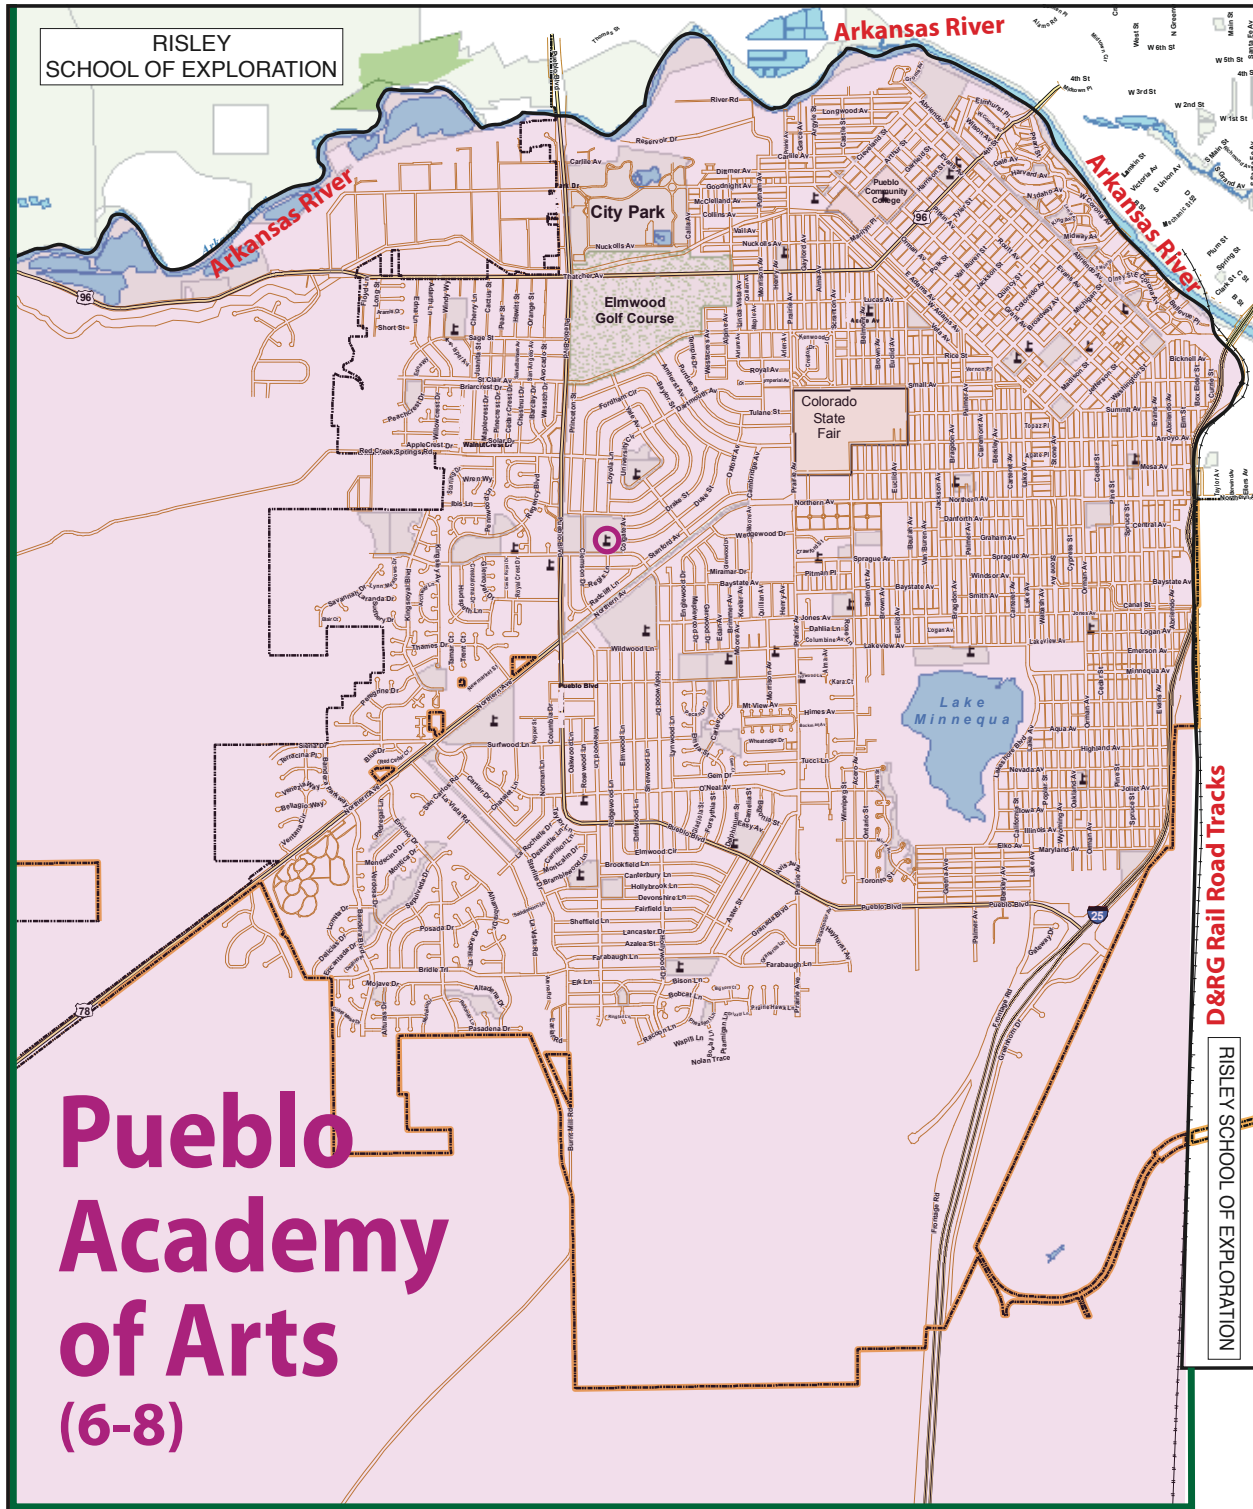

# PUEBLO SCHOOL DISTRICT 60

## Pueblo Academy of Arts Boundaries

Current as of July 2024

Outer district boundary (green line) shown is approximate, not exact.

### PUEBLO ACADEMY OF ARTS BOUNDARIES DESCRIPTION

Unless other wise specified, all boundary lines refer to an imaginary line down the middle of the street.

Starting at a point of District 60's west boundary and the south bank of the Arkansas River; easterly along the south bank of the Arkansas River to a point that intersects the D&RG Railroad tracks; south along the D&RG Railroad tracks to a point that intersects the southern District 60 boundary. West on the southern District 60 boundary to a point that intersects District 60's western boundary. North on the District 60 western boundary to a point that intersects the south bank of the Arkansas River.