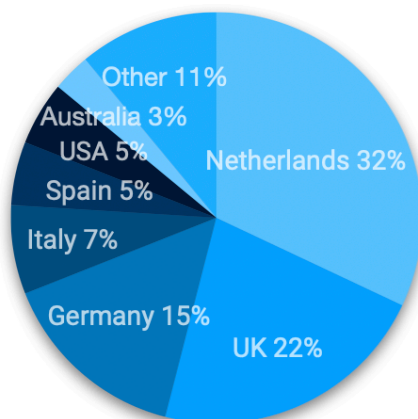

Student & Staff
Nationalities

40%

Bilingual
IB Diploma

15%

Scores
Above 40

University Destinations

Class of 2025

Pathways Class of 2025