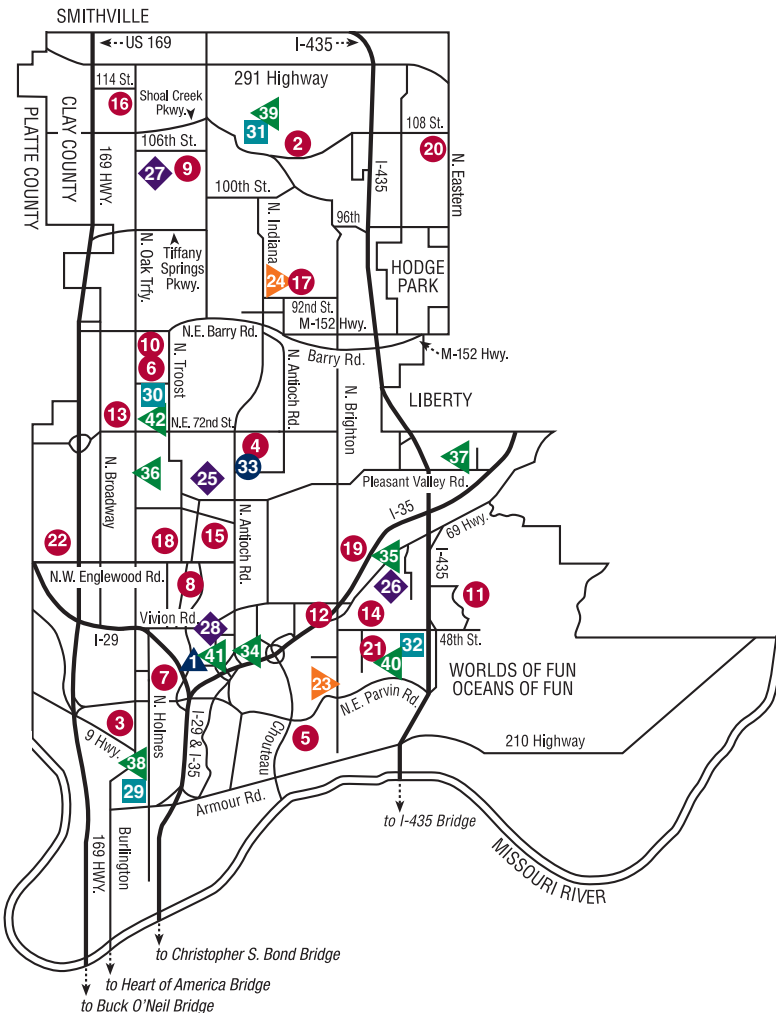

NORTH KANSAS CITY SCHOOLS

LOCATIONS

▲ ADMINISTRATIVE CAMPUS

- **1 Thomas P. Cummings Administrative Center**
  2000 N.E. 46th St.
  (816) 321-5000
- **Doolin-Ward Center for Excellence**
  1900 N.E. 46th St.
- **Career & Technical Education Center**
  1950 N.E. 46th St.

● ELEMENTARY SCHOOLS

- **2 Bell Prairie**
  3000 N.E. 108th St.
  (816) 321-5020
- **3 Briarcliff**
  4100 N. Briarcliff Rd.
  (816) 321-5030
- **4 Chapel Hill**
  3220 N.E. 67th Terr.
  (816) 321-5040

- **5 Chouteau**
  3701 N. Jackson Ave.
  (816) 321-5050
- **6 Clardy**
  8100 N. Troost Ave.
  (816) 321-5060
- **7 Crestview**
  4327 N. Holmes St.
  (816) 321-5070
- **8 Davidson**
  5100 N. Highland Ave.
  (816) 321-5080
- **9 Fox Hill**
  545 N.E. 106th St.
  (816) 321-5090
- **10 Gashland**
  500 N.E. 83rd St.
  (816) 321-5100
- **11 Gracemor**
  5125 N. Sycamore Ave.
  (816) 321-5110
- **12 Greenway**
  4624 N. Norton Ave.
  (816) 321-5120

- **13 Linden West**
  7333 N. Wyandotte St.
  (816) 321-5130
- **14 Maplewood**
  6400 N.E. 52nd St.
  (816) 321-5140
- **15 Meadowbrook**
  6301 N. Michigan Ave.
  (816) 321-5150
- **16 Nashua**
  221 N.E. 114th St.
  (816) 321-5160
- **17 Northview**
  3900 N.E. 92nd St.
  (816) 321-5170
- **18 Oakwood Manor**
  5900 N. Flora Ave.
  (816) 321-5180
- **19 Ravenwood**
  5020 N.E. 58th St.
  (816) 321-5190
- **20 Rising Hill**
  7301 N.E. 108th St.
  (816) 321-5370
- **21 Topping**
  4433 N. Topping Ave.
  (816) 321-5200
- **22 West Englewood**
  1506 N.W. Englewood Rd.
  (816) 321-5210

▶ SIXTH GRADE CENTERS

- **23 Eastgate**
  4700 N.E. Parvin Rd.
  (816) 321-5270
- **24 Gateway**
  9201 N. Indiana Ave.
  (816) 321-5360

◆ MIDDLE SCHOOLS

- **25 Antioch**
  2100 N.E. 65th St.
  (816) 321-5260
- **26 Maple Park**
  5300 N. Benington Ave.
  (816) 321-5280
- **27 New Mark**
  515 N.E. 106th St.
  (816) 321-5290
- **28 Northgate**
  2117 N.E. 48th St.
  (816) 321-5300

■ HIGH SCHOOLS

- **29 North Kansas City**
  620 E. 23rd Ave.
  (816) 321-5310
- **30 Oak Park**
  825 N.E. 79th Terr.
  (816) 321-5320
- **31 Staley**
  2800 N.E. Shoal Creek Pkwy.
  (816) 321-5330
- **32 Winnetonka**
  5815 N.E. 48th St.
  (816) 321-5340

● CLEMENS LEARNING CENTER

Adult Education Center
6449 N. Prospect Ave.
(816) 321-5011

Early Education Center
6479 N. Prospect Ave.
(816) 321-5250

33 Professional Development Center

6465 N. Prospect Ave.
(816) 321-5042

Technology Center
6469 N. Prospect Ave.
(816) 321-4357

◀ DISTRICT FACILITIES

34 Golden Oaks Education Center
3100 N.E. 46th St.
(816) 321-5230

35 Joseph G. Jacobs III Education Center
5700 N. Eugene Field Rd.
(816) 321-5240

36 Northland Innovation Center
6889 N. Oak Tfwy.
SAGE: (816) 321-5350
HSAP: (816) 321-5405

37 Pleasant Valley Special Education Administration Center
6800 Sobbie Rd.
(816) 321-5390

38 District Football Stadium
620 E. 23rd Ave.
(North of North Kansas City High School)

39 District Activities Complex
2800 N.E. Shoal Creek Pkwy.
(East of Staley High School)

40 Griffin Stadium
5815 N.E. 48th St.
(West of Winnetonka High School)

41 Northgate Soccer Stadium
2117 N.E. 48th St.
(South of Northgate Middle School)

42 Oak Park Activities Complex
825 N.E. 79th Terr.

NORTH KANSAS CITY SCHOOLS
e s t . 1 9 1 3

2000 NE 46th Street
Kansas City, MO 64116

(816) 321-5000
www.nkcschools.org

Equal Opportunity Employer