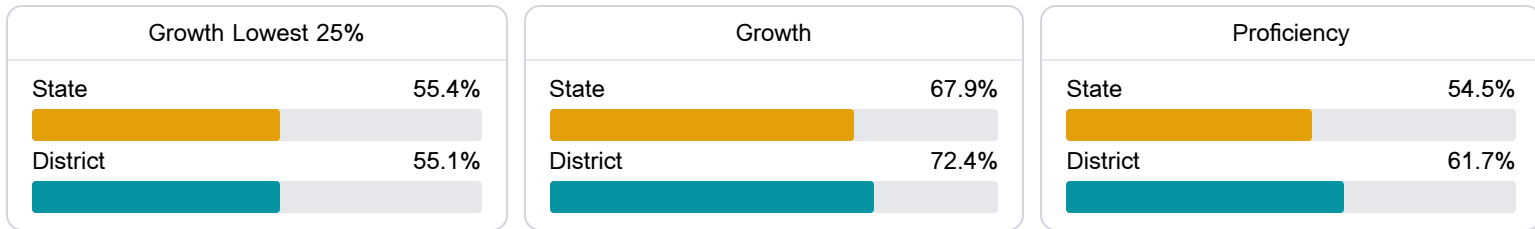

Kosciusko School District

Kosciusko, MS

229 West Washington St
Kosciusko, MS 39090

Donna Boone
donna.boone@kosciuskoschools.com

School Accountability Grade Components

Mississippi's accountability system assigns "A" through "F" letter grades for schools and districts. Grades are based on student achievement, student growth, student participation in testing, and other academic measures.

Math

Measurements of student performance on the statewide math assessment.