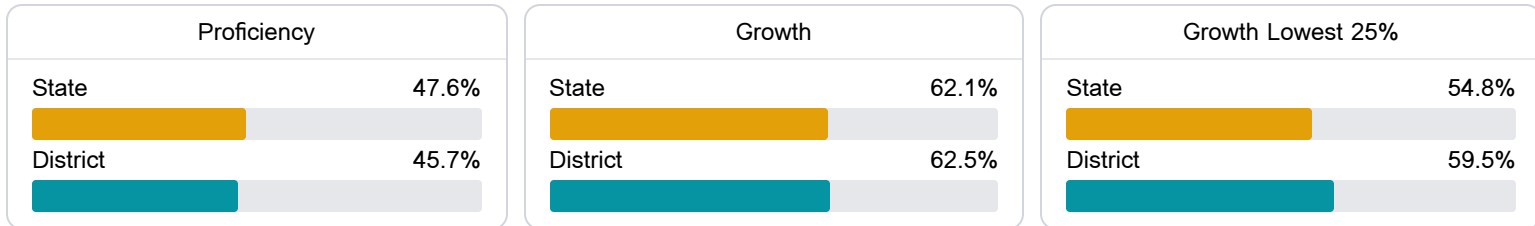

English

Measurements of student performance on the statewide English language arts (ELA) assessment.