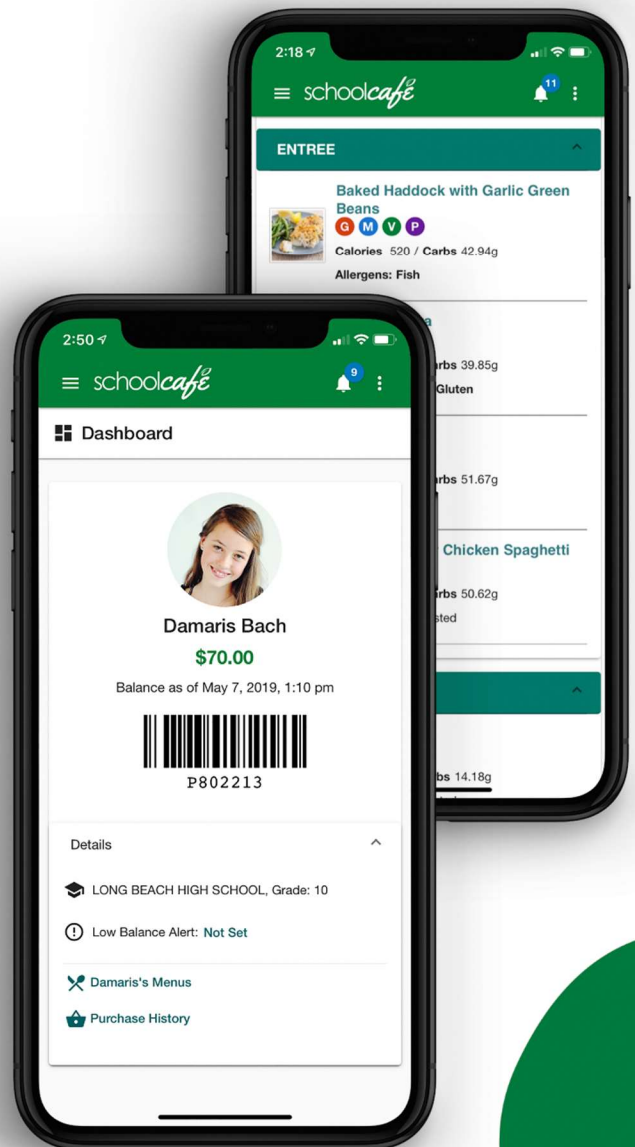

schoolcafé

One app for your entire cafeteria.

SEE NUTRITIONAL INFO

Check menus, see nutritional information and allergens. Students can rate and favorite menu items all from their phone.

MANAGE BALANCES

Make payments, view purchase history, and receive low balance alerts. For convenience, setup automatic payments to replenish their cafeteria funds.