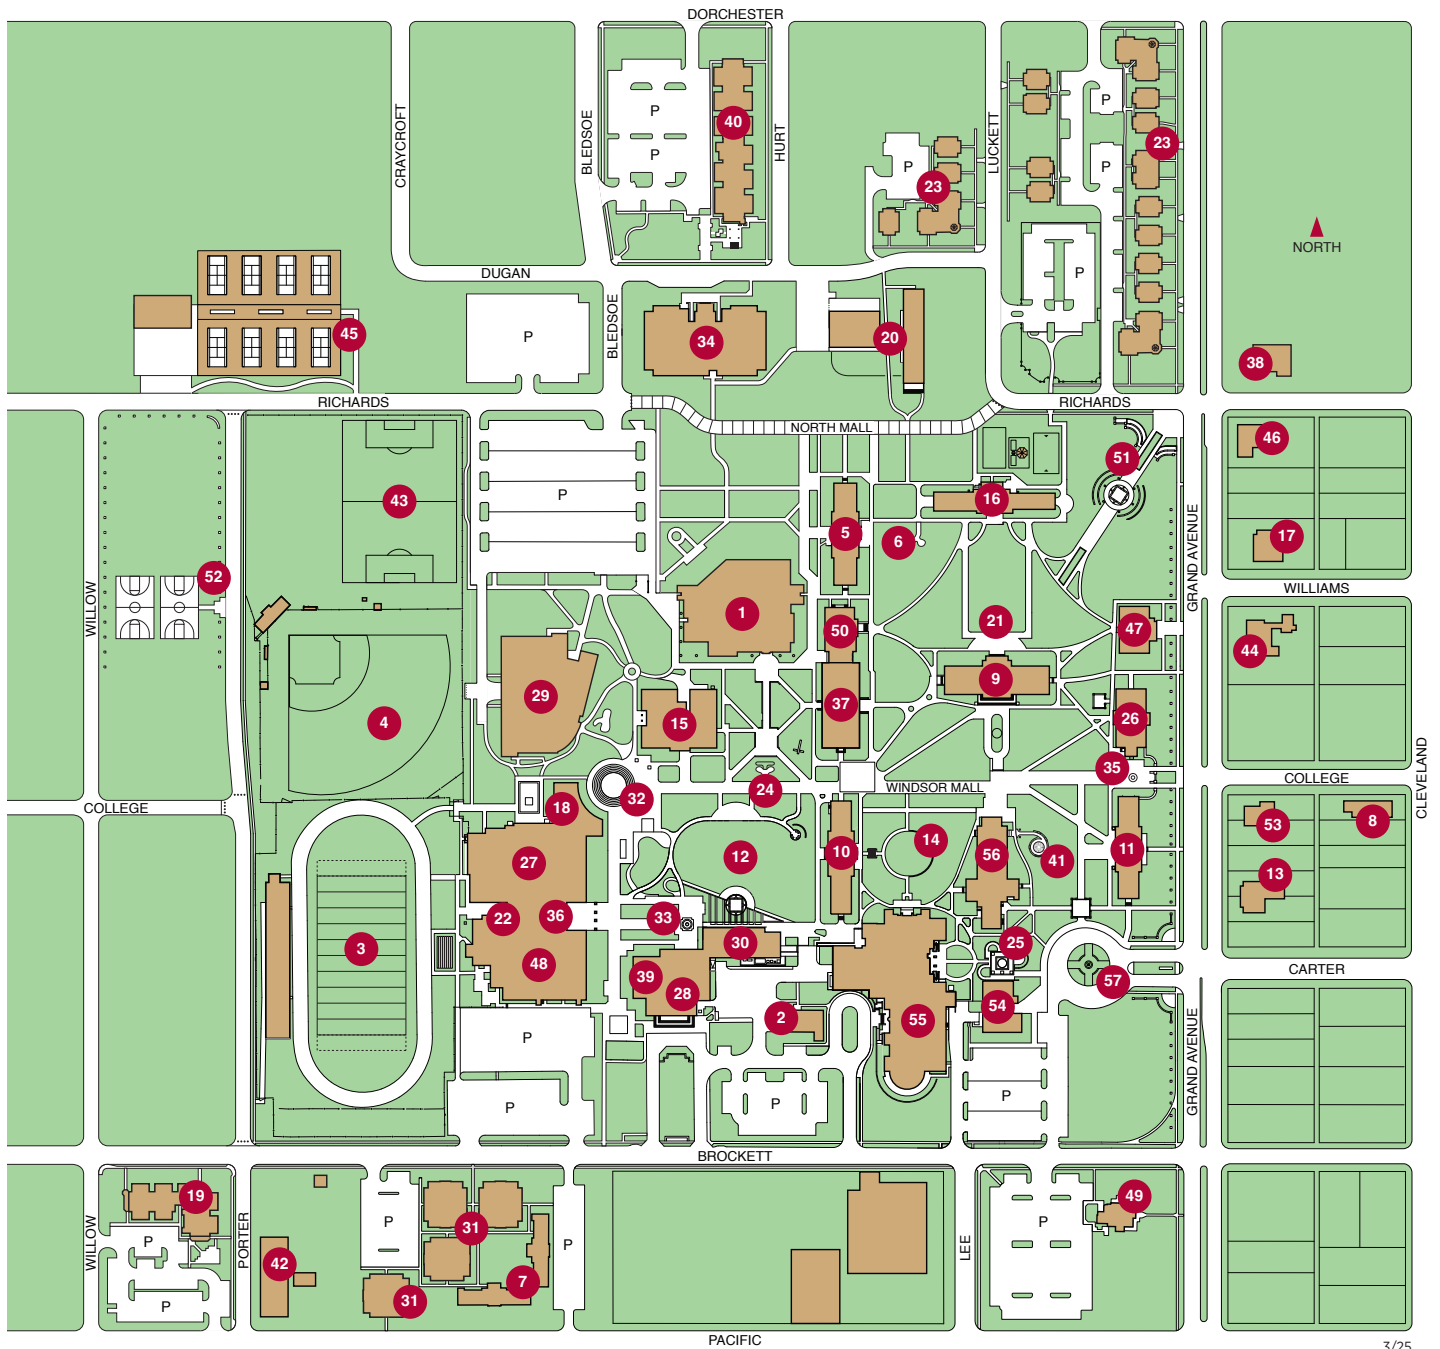

Austin College Campus Map

MAP KEY

- | | | |
|-------------------------------------|---------------------------------------|-------------------------------------------------------------|
| 1. Abell Library Center | 21. Clyde L. Hall Graduation Court | 41. Oscar and Anna Laura Page Meditation Garden |
| 2. Adams Center (Health Services) | 22. Hannah Natatorium | 42. Physical Plant Building |
| 3. Apple Stadium | 23. Hass Village on Grand | 43. Pierce Soccer Complex |
| 4. Baker Athletic Field | 24. Hersh Memorial Garden | 44. President's Home at Wood House |
| 5. Baker Residence Hall for Men | 25. Honors Court and Collins Fountain | 45. Russell Tennis Center (Jordan Courts) |
| 6. Ella Barker Memorial Garden | 26. Hopkins Social Science Center | 46. Settles House |
| 7. Bryan Apartments | 27. Hughey Gymnasium | 47. Sherman Hall (Humanities) and Hoxie Thompson Auditorium |
| 8. Carruth Guest House | 28. Ida Green Communication Center | 48. Sid Richardson Recreation Center |
| 9. Caruth Administration Building | 29. IDEA Center | 49. Temple Center (Austin Teacher Program) |
| 10. Caruth Residence Hall for Women | 30. Jackson Technology Center | 50. Thompson Hall |
| 11. Clyce Residence Hall | 31. Johnson 'Roo Suites | 51. Williams Founders Plaza |
| 12. College Green | 32. Jonsson Fountain | 52. Williams Intramural Complex |
| 13. Collins Alumni Center | 33. Jonsson Plaza | 53. Windsor House |
| 14. Austin College Commons | 34. Jordan Family Language House | 54. Wortham Center |
| 15. Craig Hall for Music | 35. Kappa Fountain | 55. Wright Campus Center |
| 16. Dean Residence Hall | 36. Mason Athletic-Recreation Complex | 56. Wynne Chapel |
| 17. Detweiler House | 37. Moody Center | 57. Zauk Circle Drive and Garden |
| 18. Dickey Fitness Pavilion | 38. Moseley House | P = Parking |
| 19. The Flats at Brockett Court | 39. Sally and Jim Nation Theatre | |
| 20. Forster Art Studio Complex | 40. North Flats | |