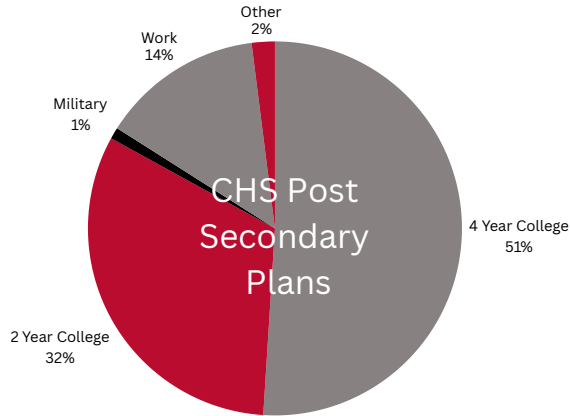

28 AP Courses & 16 Honors Courses Offered

AP courses: Language, Literature, Calculus AB/BC, Pre-Calc, Statistics, Human Geo, W History, US History, Govt, Econ (Macro & Micro), 2-D Art, Studio: Drawing, Psychology, Biology, Physics (B, C & EM), Chemistry, Env Sci, Music Theory, Computer Sci Principles, Computer Sci, Spanish, French., Research, Seminar,

CTAE

14 Pathways + WBL Capstone Experience: Audio Video Technologies, Airforce ROTC, Welding, Construction, Patient Care/Allied Health, Sports Medicine, Automotive Technology, Food & Nutrition, Floral Design, Early Childhood Education, Criminal Justice, Energy, Computer Science, Workforce Ready

SY 24-25

ACT	Total
CHS	22.4
System	22.5
State	21.2
National	19.4

SAT	Math	Reading	Total
CHS	519	548	1067
System	528	557	1085
State	502	526	1029
National	488	508	996