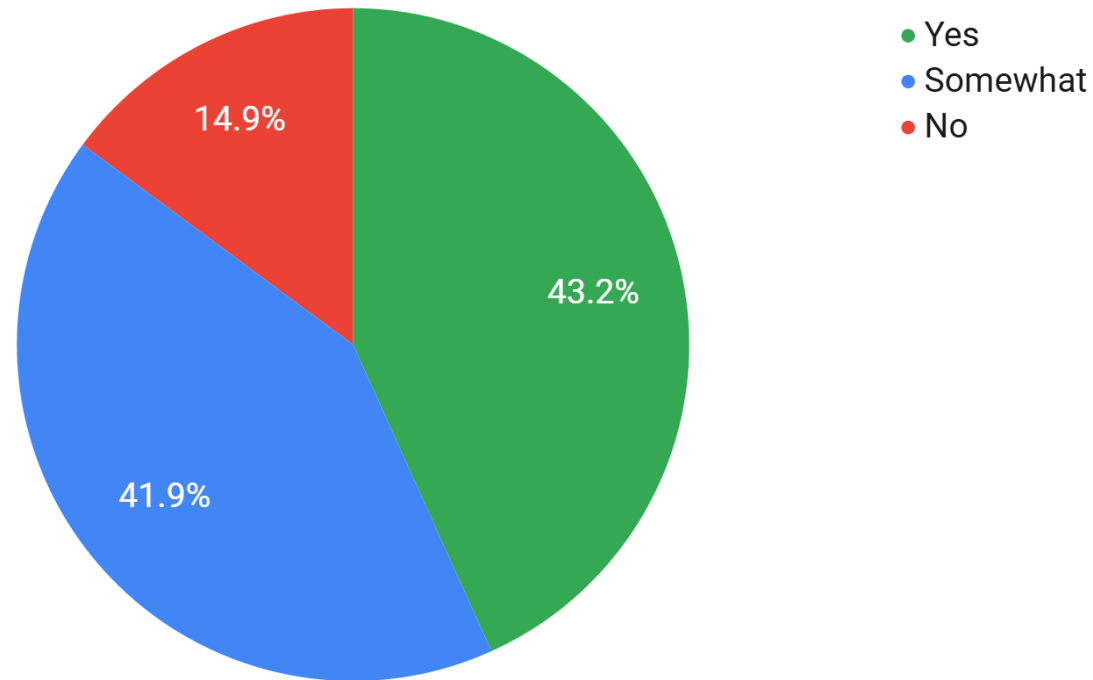

Middle School Transition Staff Survey – Fall 2025

74 responses

Have there been adequate opportunities to build relationships and foster community in the new environment thus far?