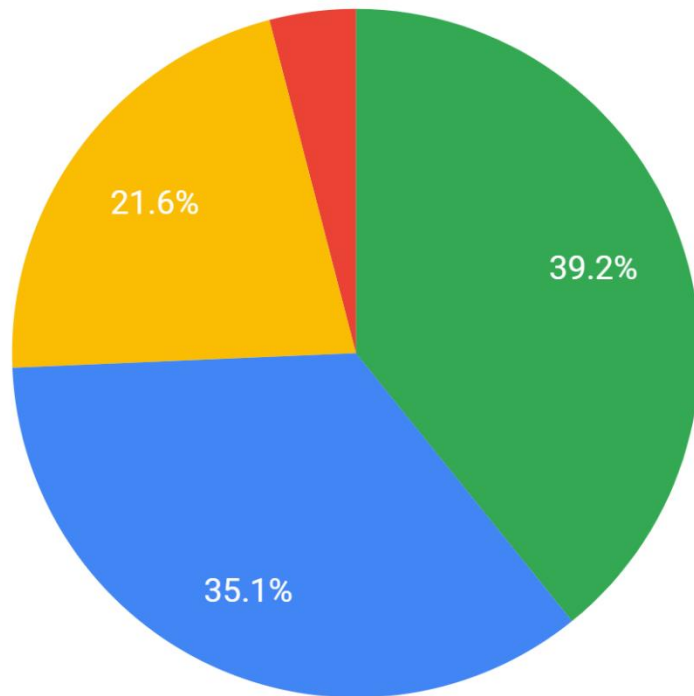

Middle School Transition Staff Survey – Fall 2025

74 responses

IF YOU MOVED FROM GEISLER: How would you rate the overall organization of the physical move from Geisler to your new building? (1=Very Poor, 4=Excellent)

33 responses

Middle School Transition Staff Survey – Fall 2025

74 responses

How connected do you feel to your new school community?

- I feel very connected to my new school community.
- I feel somewhat connected.
- I feel slightly disconnected.
- I do not feel connected at all.