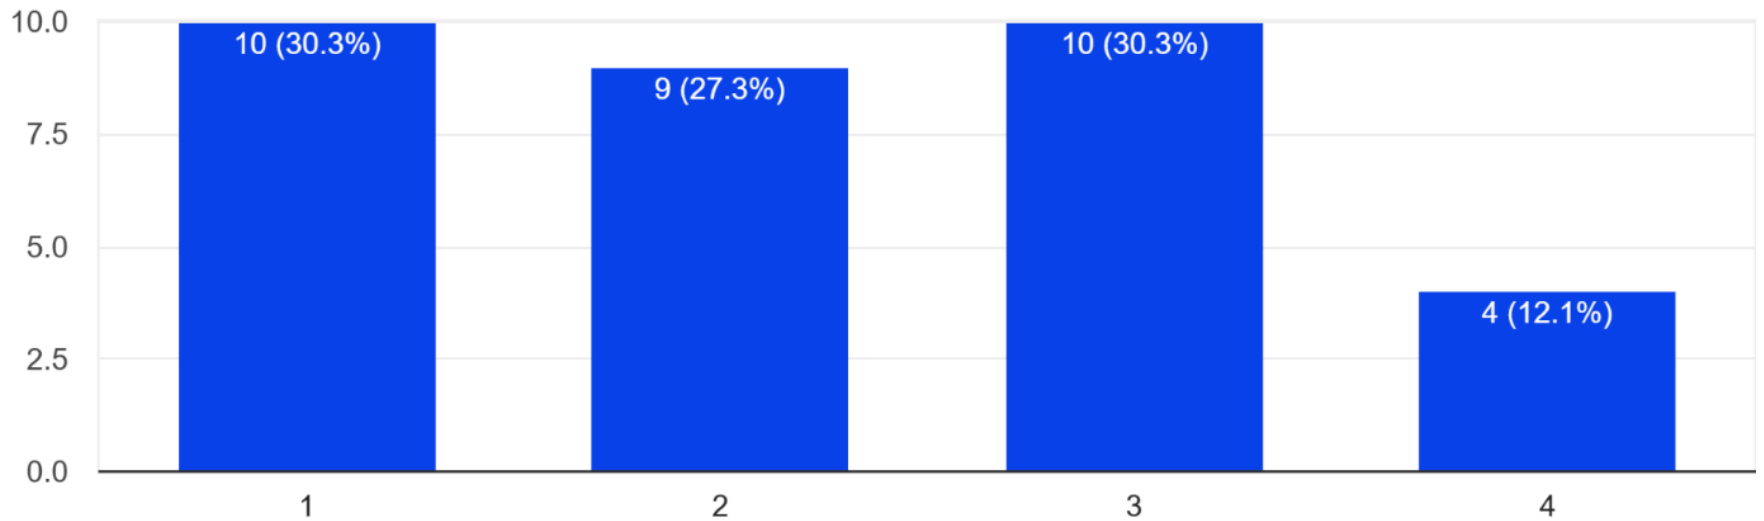

Middle School Transition Staff Survey – Fall 2025

74 responses

IF YOU MOVED FROM GEISLER: How would you rate the overall organization of the physical move from Geisler to your new building? (1=Very Poor, 4=Excellent)

33 responses